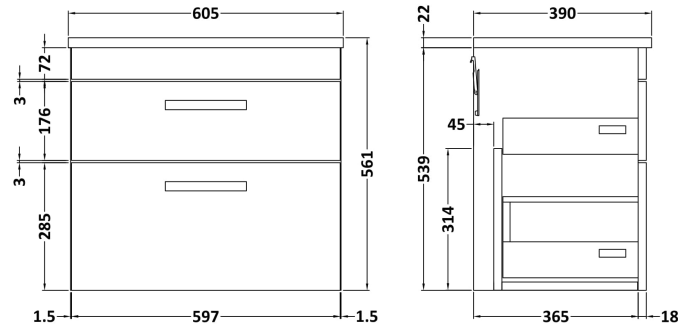

Sales Code: ATH043LBG

Description: 600 W/H 2-Drawer Unit & Lam Worktop

Packaging Details

Barcode: 5056462613123