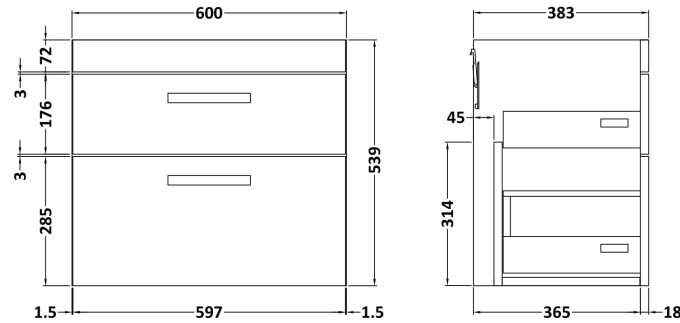

### Product Dimensions

Height (mm):	538
Width (mm):	600
Depth (mm):	383
Nett Weight (kg):	20.5

### Packaging Dimensions

Height (mm):	560
Width (mm):	620
Depth (mm):	405
Gross Weight (kg):	21

### Outer Box Dimensions (If Applicable)

Height (mm):	
Width (mm):	
Depth (mm):	
Gross Weight (kg):	
Barcode:	5055275828519

Sales Code: LBG600

Description: Laminate Worktop 605X390x22mm

**Product Dimensions**

Height (mm):	22
Width (mm):	605
Depth (mm):	390
Nett Weight (kg):	2

**Packaging Dimensions**

Height (mm):	25
Width (mm):	610
Depth (mm):	455
Gross Weight (kg):	2