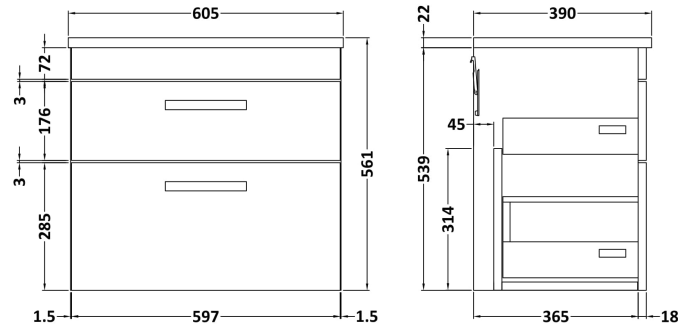

Sales Code: ATH043LSB

Description: 600 W/H 2-Drawer Unit & Lam Worktop

Packaging Details

Barcode: 5056462612645

Sales Code: MOC193

Description: 600 Wall Hung 2-Drawer Basin Unit

Product Dimensions

Height (mm):	538
Width (mm):	600
Depth (mm):	383
Nett Weight (kg):	20.5

Packaging Dimensions

Height (mm):	560
Width (mm):	620
Depth (mm):	405
Gross Weight (kg):	21

Packaging Data

Box Colour:	Brown Cardboard Box
Box Qty:	1
Label Size:	100 x 50
Label Colour:	White Label
Label Qty:	2

Outer Box Dimensions (If Applicable)

Height (mm):	
Width (mm):	
Depth (mm):	
Gross Weight (kg):	
Barcode:	5055275828519

Product Details

Country of Origin:	United Kingdom	
Fitting Instruction:	No	
Certification:	FSC: Yes	CE: N/A
Colour:	Driftwood	
Construction Method:	Cam & Wood Dowel	
Construction Type:	Rigid	
Cabinet Finish:	MFC Textured Woodgrain	
Fascia Finish:	MFC Textured Woodgrain	
Cabinet Thickness (mm):	18	
Fascia Thickness (mm):	18	
Drawer Included:	Yes	
Drawer Type:	80mm High Metal Softclose	
No of Shelves:	0	
Hinge Type:	Not Applicable	
Hinge Included:	Not Applicable	
Adjustable Legs:	No, Not Required	
Fixings Included:	Yes	
Handle Style:	Contemporary	
Handle Included:	Yes, Supplied	
Waste Shroud:	Yes	
Handle Type:	D-Shape	

Sales Code: LSB600

Description: Laminate Worktop 605X390x22mm

Product Dimensions

Height (mm):	22
Width (mm):	605
Depth (mm):	390
Nett Weight (kg):	2

Packaging Dimensions

Height (mm):	25
Width (mm):	610
Depth (mm):	455
Gross Weight (kg):	2