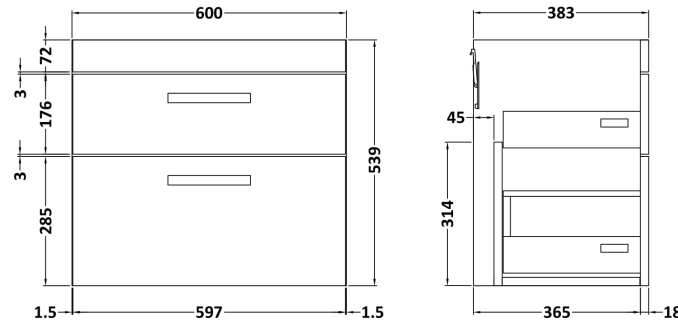

Sales Code: ATH043LSB

Description: 600 W/H 2-Drawer Unit & Lam Worktop

Packaging Details

Barcode: 5056462612645

Sales Code: MOC193

Description: 600 Wall Hung 2-Drawer Basin Unit

Product Dimensions

Height (mm):	538
Width (mm):	600
Depth (mm):	383
Nett Weight (kg):	20.5

Packaging Dimensions

Height (mm):	560
Width (mm):	620
Depth (mm):	405
Gross Weight (kg):	21

Packaging Data

Box Colour:	Brown Cardboard Box
Box Qty:	1
Label Size:	100 x 50
Label Colour:	White Label
Label Qty:	2

Sales Code: LSB600

Description: Laminate Worktop 605X390x22mm

Product Dimensions

Height (mm):	22
Width (mm):	605
Depth (mm):	390
Nett Weight (kg):	2

Packaging Dimensions

Height (mm):	25
Width (mm):	610
Depth (mm):	455
Gross Weight (kg):	2

Packaging Data

Box Colour:	Brown Cardboard Box
Box Qty:	1
Label Size:	100 x 50
Label Colour:	White Label
Label Qty:	1

Outer Box Dimensions (If Applicable)

Height (mm):	
Width (mm):	
Depth (mm):	
Gross Weight (kg):	
Barcode:	5056211874171