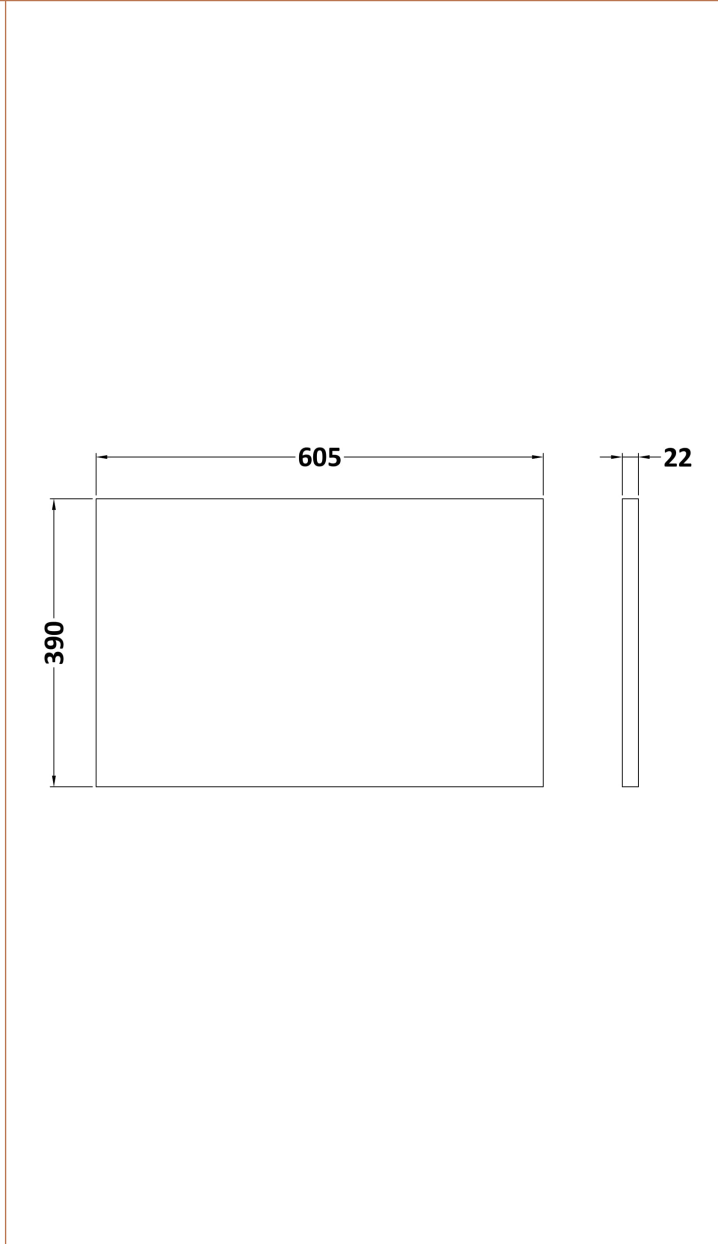

Packaging Dimensions

Height (mm):	560
Width (mm):	620
Depth (mm):	405
Gross Weight (kg):	21

Packaging Data

Box Colour:	Brown Cardboard Box
Box Qty:	1
Label Size:	100 x 50
Label Colour:	White Label
Label Qty:	2

Outer Box Dimensions (If Applicable)

Height (mm):	
Width (mm):	
Depth (mm):	
Gross Weight (kg):	
Barcode:	5055275828519

Product Details

Country of Origin:	United Kingdom	
Fitting Instruction:	No	
Certification:	FSC: Yes	CE: N/A
Colour:	Driftwood	
Construction Method:	Cam & Wood Dowel	
Construction Type:	Rigid	
Cabinet Finish:	MFC Textured Woodgrain	
Fascia Finish:	MFC Textured Woodgrain	
Cabinet Thickness (mm):	18	
Fascia Thickness (mm):	18	
Drawer Included:	Yes	
Drawer Type:	80mm High Metal Softclose	
No of Shelves:	0	
Hinge Type:	Not Applicable	
Hinge Included:	Not Applicable	
Adjustable Legs:	No, Not Required	
Fixings Included:	Yes	
Handle Style:	Contemporary	
Handle Included:	Yes, Supplied	
Waste Shroud:	Yes	
Handle Type:	D-Shape	

Sales Code: LSB600

Description: Laminate Worktop 605X390x22mm

Product Dimensions

Height (mm):	22
Width (mm):	605
Depth (mm):	390
Nett Weight (kg):	2

Packaging Dimensions

Height (mm):	25
Width (mm):	610
Depth (mm):	455
Gross Weight (kg):	2

Packaging Data

Box Colour:	Brown Cardboard Box
Box Qty:	1
Label Size:	100 x 50
Label Colour:	White Label
Label Qty:	1

Outer Box Dimensions (If Applicable)

Height (mm):	
Width (mm):	
Depth (mm):	
Gross Weight (kg):	
Barcode:	5056211874171