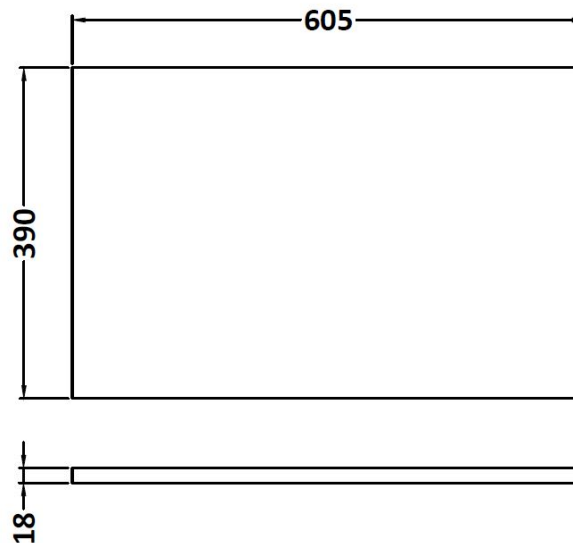

Packaging Dimensions

Height (mm):	560
Width (mm):	620
Depth (mm):	405
Gross Weight (kg):	21

Packaging Data

Box Colour:	Brown Cardboard Box
Box Qty:	1
Label Size:	100 x 50
Label Colour:	White Label
Label Qty:	2

Outer Box Dimensions (If Applicable)

Height (mm):	
Width (mm):	
Depth (mm):	
Gross Weight (kg):	
Barcode:	5055275828519

Product Details

Country of Origin:	United Kingdom
Fitting Instruction:	No
CE & UKCA:	N/A
FSC Certified Materials:	Yes
Colour:	Driftwood
Construction Method:	Cam & Wood Dowel
Construction Type:	Rigid
Cabinet Finish:	MFC Textured Woodgrain
Fascia Finish:	MFC Textured Woodgrain
Cabinet Thickness (mm):	18
Fascia Thickness (mm):	18
Drawer Included:	Yes
Drawer Type:	80mm High Metal Softclose
No of Shelves:	0
Hinge Type:	Not Applicable
Hinge Included:	Not Applicable
Adjustable Legs:	No, Not Required
Fixings Included:	Yes
Handle Style:	Contemporary
Waste Shroud:	Yes
Handle Included:	Yes, Supplied
Handle Type:	D-Shape

Sales Code: MWD260

Description: 600 Worktop (605X390x18mm)

Product Dimensions

Height (mm):	18
Width (mm):	605
Depth (mm):	390
Nett Weight (kg):	2.5

Packaging Dimensions

Height (mm):	25
Width (mm):	625
Depth (mm):	410
Gross Weight (kg):	2.5

Packaging Data

Box Colour:	Brown Cardboard Box
Box Qty:	1
Label Size:	50 x 100
Label Colour:	White Label
Label Qty:	2

Outer Box Dimensions (If Applicable)

Height (mm):	
Width (mm):	
Depth (mm):	
Gross Weight (kg):	
Barcode:	5055275893548