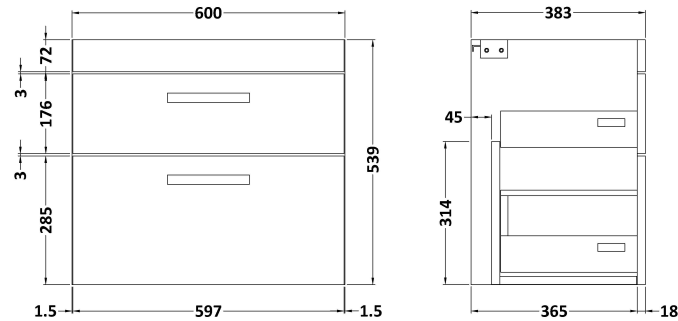

Sales Code: ATH043W

Description: 600 Wh 2-Drawer Vanity & Worktop

Packaging Details

Barcode: 5056211801672

Sales Code: MOC193

Description: 600 Wall Hung 2-Drawer Basin Unit

Product Dimensions

Height (mm):	538
Width (mm):	600
Depth (mm):	383
Nett Weight (kg):	20.5

Packaging Dimensions

Height (mm):	560
Width (mm):	620
Depth (mm):	405
Gross Weight (kg):	21

Packaging Data

Box Colour:	Brown Cardboard Box
Box Qty:	1
Label Size:	100 x 50
Label Colour:	White Label
Label Qty:	2

Sales Code: MWD260

Description: 600 Worktop (605X390x18mm)

Product Dimensions

Height (mm):	18
Width (mm):	605
Depth (mm):	390
Nett Weight (kg):	2.5

Packaging Dimensions

Height (mm):	25
Width (mm):	625
Depth (mm):	410
Gross Weight (kg):	2.5

Packaging Data

Box Colour:	Brown Cardboard Box
Box Qty:	1
Label Size:	50 x 100
Label Colour:	White Label
Label Qty:	2

Outer Box Dimensions (If Applicable)

Height (mm):	
Width (mm):	
Depth (mm):	
Gross Weight (kg):	
Barcode:	5055275893548