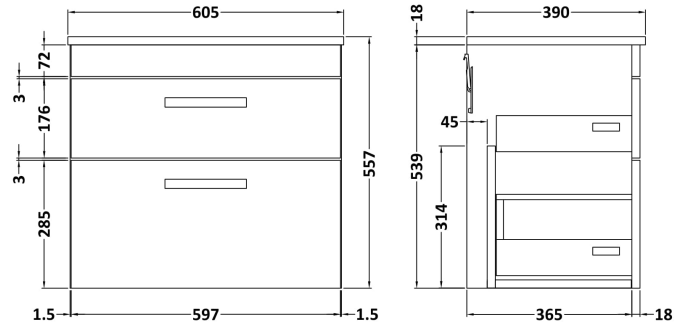

Sales Code: ATH043W

Description: 600 Wh 2-Drawer Vanity & Worktop

Packaging Details

Barcode: 5056211801672

Sales Code: MOC193

Description: 600 Wall Hung 2-Drawer Basin Unit

Product Dimensions

Height (mm):	538
Width (mm):	600
Depth (mm):	383
Nett Weight (kg):	20.5

Packaging Dimensions

Height (mm):	560
Width (mm):	620
Depth (mm):	405
Gross Weight (kg):	21

Packaging Data

Box Colour:	Brown Cardboard Box
Box Qty:	1
Label Size:	100 x 50
Label Colour:	White Label
Label Qty:	2

Outer Box Dimensions (If Applicable)

Height (mm):	
Width (mm):	
Depth (mm):	
Gross Weight (kg):	
Barcode:	5055275828519

Product Details

Country of Origin:	United Kingdom
Fitting Instruction:	No
CE & UKCA:	N/A
FSC Certified Materials:	Yes
Colour:	Driftwood
Construction Method:	Cam & Wood Dowel
Construction Type:	Rigid
Cabinet Finish:	MFC Textured Woodgrain
Fascia Finish:	MFC Textured Woodgrain
Cabinet Thickness (mm):	18
Fascia Thickness (mm):	18
Drawer Included:	Yes
Drawer Type:	80mm High Metal Softclose
No of Shelves:	0
Hinge Type:	Not Applicable
Hinge Included:	Not Applicable
Adjustable Legs:	No, Not Required
Fixings Included:	Yes
Handle Style:	Contemporary
Waste Shroud:	Yes
Handle Included:	Yes, Supplied
Handle Type:	D-Shape

Sales Code: MWD260

Description: 600 Worktop (605X390x18mm)

Product Dimensions

Height (mm):	18
Width (mm):	605
Depth (mm):	390
Nett Weight (kg):	2.5

Packaging Dimensions

Height (mm):	25
Width (mm):	625
Depth (mm):	410
Gross Weight (kg):	2.5