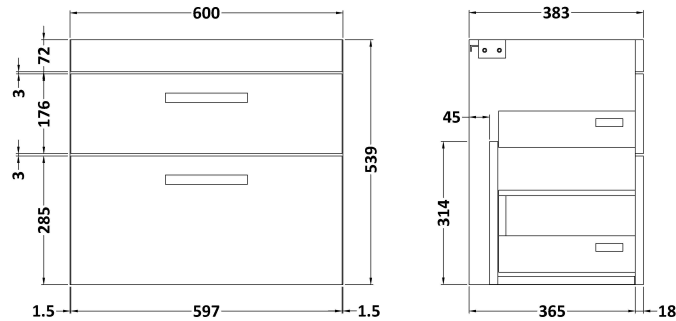

Sales Code: ATH046C

Description: 1200 Wh 4-Drawer Vanity & Double Basin

Packaging Details

Barcode: 5056211815389

Sales Code: MOD593

Description: 600 Wall Hung 2-Drawer Basin Unit

Product Dimensions

Height (mm):	538
Width (mm):	600
Depth (mm):	383
Nett Weight (kg):	20.5

Packaging Dimensions

Height (mm):	560
Width (mm):	620
Depth (mm):	405
Gross Weight (kg):	21

Packaging Data

Box Colour:	Brown Cardboard Box
Box Qty:	1
Label Size:	100 x 50
Label Colour:	White Label
Label Qty:	2

Sales Code: PMB424

Description: Double Polymarble Basin 1205 X 390

Product Dimensions

Height (mm):	390
Width (mm):	1205
Depth (mm):	157
Nett Weight (kg):	18.12

Packaging Dimensions

Height (mm):	100
Width (mm):	1205
Depth (mm):	400
Gross Weight (kg):	18.12

Packaging Data

Box Colour:	Brown Cardboard Box - Printed
Box Qty:	1
Label Size:	100 x 50
Label Colour:	White Label
Label Qty:	2

Outer Box Dimensions (If Applicable)

Height (mm):	
Width (mm):	
Depth (mm):	
Gross Weight (kg):	
Barcode:	5056211815136