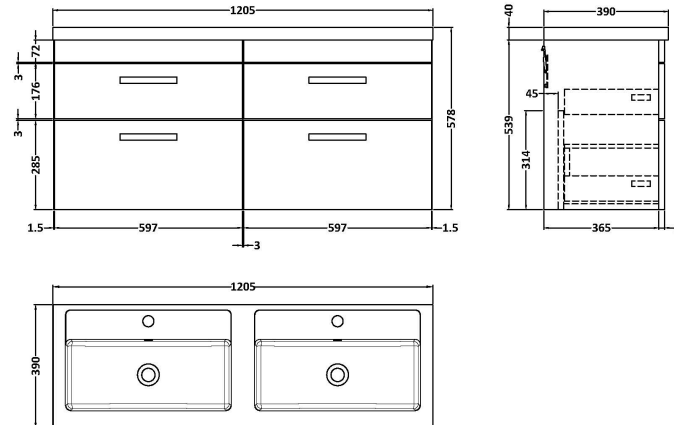

Sales Code: ATH046C

Description: 1200 Wh 4-Drawer Vanity & Double Basin

Packaging Details

Barcode: 5056211815389

Sales Code: MOD593

Description: 600 Wall Hung 2-Drawer Basin Unit

Product Dimensions

Height (mm):	538
Width (mm):	600
Depth (mm):	383
Nett Weight (kg):	20.5

Packaging Dimensions

Height (mm):	560
Width (mm):	620
Depth (mm):	405
Gross Weight (kg):	21

Packaging Data

Box Colour:	Brown Cardboard Box
Box Qty:	1
Label Size:	100 x 50
Label Colour:	White Label
Label Qty:	2

Outer Box Dimensions (If Applicable)

Height (mm):	
Width (mm):	
Depth (mm):	
Gross Weight (kg):	
Barcode:	5055275825617

Product Details

Country of Origin:	United Kingdom
Fitting Instruction:	No
CE & UKCA:	N/A
FSC Certified Materials:	Yes
Colour:	Anthracite Woodgrain
Construction Method:	Cam & Wood Dowel
Construction Type:	Rigid
Cabinet Finish:	MFC Textured Woodgrain
Fascia Finish:	MFC Textured Woodgrain
Cabinet Thickness (mm):	18
Fascia Thickness (mm):	18
Drawer Included:	Yes
Drawer Type:	80mm High Metal Softclose
No of Shelves:	0
Hinge Type:	Not Applicable
Hinge Included:	Not Applicable
Adjustable Legs:	No, Not Required
Fixings Included:	Yes
Handle Style:	Contemporary
Waste Shroud:	Yes
Handle Included:	Yes, Supplied
Handle Type:	D-Shape

Sales Code: PMB424

Description: Double Polymarble Basin 1205 X 390

Product Dimensions

Height (mm):	390
Width (mm):	1205
Depth (mm):	157
Nett Weight (kg):	18.12

Packaging Dimensions

Height (mm):	100
Width (mm):	1205
Depth (mm):	400
Gross Weight (kg):	18.12