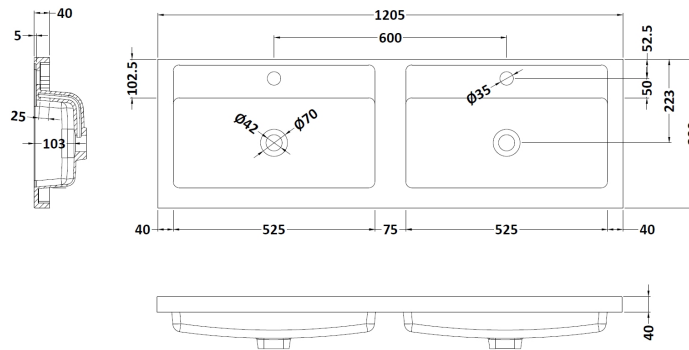

Packaging Dimensions

Height (mm):	560
Width (mm):	620
Depth (mm):	405
Gross Weight (kg):	21

Packaging Data

Box Colour:	Brown Cardboard Box
Box Qty:	1
Label Size:	100 x 50
Label Colour:	White Label
Label Qty:	2

Outer Box Dimensions (If Applicable)

Height (mm):	
Width (mm):	
Depth (mm):	
Gross Weight (kg):	
Barcode:	5055275825617

Product Details

Country of Origin:	United Kingdom
Fitting Instruction:	No
CE & UKCA:	N/A
FSC Certified Materials:	Yes
Colour:	Anthracite Woodgrain
Construction Method:	Cam & Wood Dowel
Construction Type:	Rigid
Cabinet Finish:	MFC Textured Woodgrain
Fascia Finish:	MFC Textured Woodgrain
Cabinet Thickness (mm):	18
Fascia Thickness (mm):	18
Drawer Included:	Yes
Drawer Type:	80mm High Metal Softclose
No of Shelves:	0
Hinge Type:	Not Applicable
Hinge Included:	Not Applicable
Adjustable Legs:	No, Not Required
Fixings Included:	Yes
Handle Style:	Contemporary
Waste Shroud:	Yes
Handle Included:	Yes, Supplied
Handle Type:	D-Shape

Sales Code: PMB424

Description: Double Polymarble Basin 1205 X 390

Product Dimensions

Height (mm):	390
Width (mm):	1205
Depth (mm):	157
Nett Weight (kg):	18.12

Packaging Dimensions

Height (mm):	100
Width (mm):	1205
Depth (mm):	400
Gross Weight (kg):	18.12

Packaging Data

Box Colour:	Brown Cardboard Box - Printed
Box Qty:	1
Label Size:	100 x 50
Label Colour:	White Label
Label Qty:	2

Outer Box Dimensions (If Applicable)

Height (mm):	
Width (mm):	
Depth (mm):	
Gross Weight (kg):	
Barcode:	5056211815136