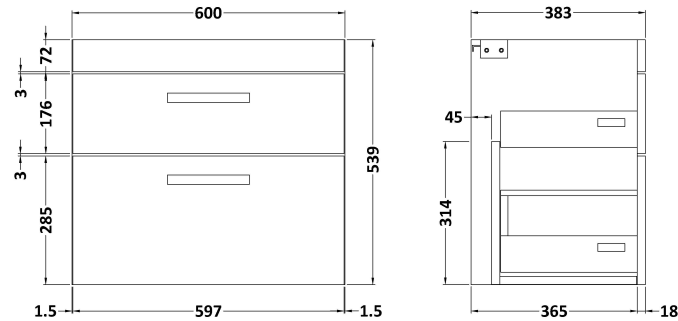

Sales Code: ATH046G

Description: 600 Wh 2-Drawer Vanity & Basin 4

Packaging Details

Barcode: 5056462621937

Sales Code: MOD593

Description: 600 Wall Hung 2-Drawer Basin Unit

Product Dimensions

Height (mm):	538
Width (mm):	600
Depth (mm):	383
Nett Weight (kg):	20.5

Packaging Dimensions

Height (mm):	560
Width (mm):	620
Depth (mm):	405
Gross Weight (kg):	21

Packaging Data

Box Colour:	Brown Cardboard Box
Box Qty:	1
Label Size:	100 x 50
Label Colour:	White Label
Label Qty:	2

Sales Code: NVM043

Description: 600 Curved Basin 1Th

Product Dimensions

Height (mm):	160
Width (mm):	610
Depth (mm):	440
Nett Weight (kg):	11

Packaging Dimensions

Height (mm):	190
Width (mm):	630
Depth (mm):	415
Gross Weight (kg):	11.5

Packaging Data

Box Colour:	Brown Cardboard Box - Printed
Box Qty:	1
Label Size:	100 x 50
Label Colour:	White Label
Label Qty:	2

Outer Box Dimensions (If Applicable)

Height (mm):	
Width (mm):	
Depth (mm):	
Gross Weight (kg):	
Barcode:	5056462620961