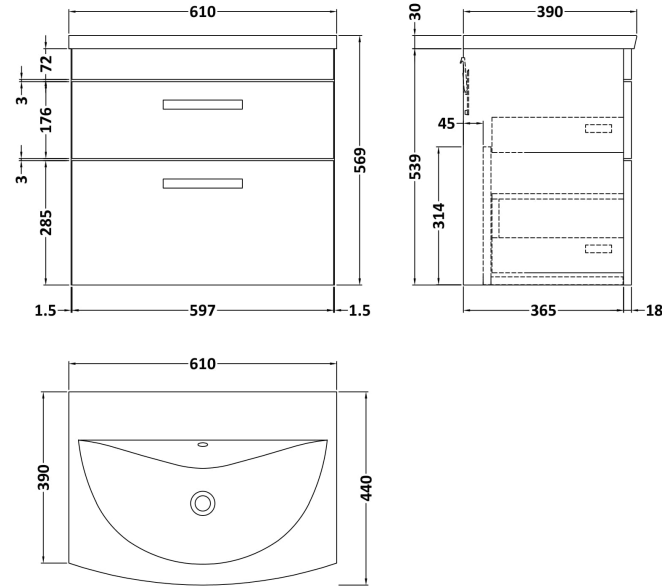

Sales Code: ATH046G

Description: 600 Wh 2-Drawer Vanity & Basin 4

Packaging Details

Barcode: 5056462621937

Sales Code: MOD593

Description: 600 Wall Hung 2-Drawer Basin Unit

Product Dimensions

Height (mm):	538
Width (mm):	600
Depth (mm):	383
Nett Weight (kg):	20.5

Packaging Dimensions

Height (mm):	560
Width (mm):	620
Depth (mm):	405
Gross Weight (kg):	21

Packaging Data

Box Colour:	Brown Cardboard Box
Box Qty:	1
Label Size:	100 x 50
Label Colour:	White Label
Label Qty:	2

Sales Code: NVM043

Description: 600 Curved Basin 1Th

Product Dimensions

Height (mm):	160
Width (mm):	610
Depth (mm):	440
Nett Weight (kg):	11

Packaging Dimensions

Height (mm):	190
Width (mm):	630
Depth (mm):	415
Gross Weight (kg):	11.5

Packaging Data

Box Colour:	Brown Cardboard Box - Printed
Box Qty:	1
Label Size:	100 x 50
Label Colour:	White Label
Label Qty:	2

Outer Box Dimensions (If Applicable)

Height (mm):	
Width (mm):	
Depth (mm):	
Gross Weight (kg):	
Barcode:	5056462620961