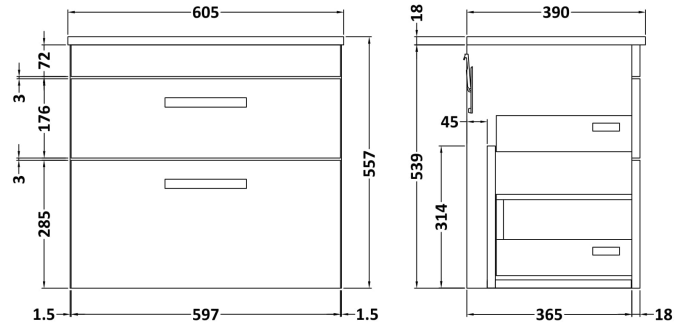

Sales Code: ATH046W

Description: 600 Wh 2-Drawer Vanity & Worktop

Packaging Details

Barcode: 5056211801696

Sales Code: MOD593

Description: 600 Wall Hung 2-Drawer Basin Unit

Product Dimensions

Height (mm):	538
Width (mm):	600
Depth (mm):	383
Nett Weight (kg):	20.5

Packaging Dimensions

Height (mm):	560
Width (mm):	620
Depth (mm):	405
Gross Weight (kg):	21

Packaging Data

Box Colour:	Brown Cardboard Box
Box Qty:	1
Label Size:	100 x 50
Label Colour:	White Label
Label Qty:	2

Sales Code: MWD560

Description: 600 Worktop (605X390x18mm)

**Product Dimensions**

Height (mm):	18
Width (mm):	605
Depth (mm):	390
Nett Weight (kg):	2.5

Packaging Dimensions

Height (mm):	25
Width (mm):	625
Depth (mm):	410
Gross Weight (kg):	3

Packaging Data

Box Colour:	Brown Cardboard Box
Box Qty:	1
Label Size:	50 x 100
Label Colour:	White Label
Label Qty:	2

Outer Box Dimensions (If Applicable)

Height (mm):	
Width (mm):	
Depth (mm):	
Gross Weight (kg):	
Barcode:	5055275826300