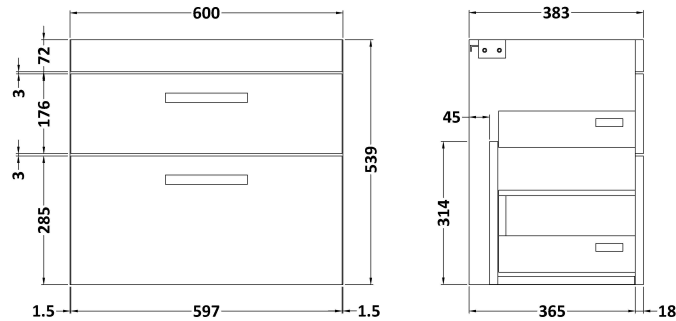

Sales Code: ATH046W

Description: 600 Wh 2-Drawer Vanity & Worktop

Packaging Details

Barcode: 5056211801696

Sales Code: MOD593

Description: 600 Wall Hung 2-Drawer Basin Unit

Product Dimensions

Height (mm):	538
Width (mm):	600
Depth (mm):	383
Nett Weight (kg):	20.5

Packaging Dimensions

Height (mm):	560
Width (mm):	620
Depth (mm):	405
Gross Weight (kg):	21

Packaging Data

Box Colour:	Brown Cardboard Box
Box Qty:	1
Label Size:	100 x 50
Label Colour:	White Label
Label Qty:	2

Sales Code: MWD560

Description: 600 Worktop (605X390x18mm)

**Product Dimensions**

Height (mm):	18
Width (mm):	605
Depth (mm):	390
Nett Weight (kg):	2.5

Packaging Dimensions

Height (mm):	25
Width (mm):	625
Depth (mm):	410
Gross Weight (kg):	3

Packaging Data

Box Colour:	Brown Cardboard Box
Box Qty:	1
Label Size:	50 x 100
Label Colour:	White Label
Label Qty:	2

Outer Box Dimensions (If Applicable)

Height (mm):	
Width (mm):	
Depth (mm):	
Gross Weight (kg):	
Barcode:	5055275826300