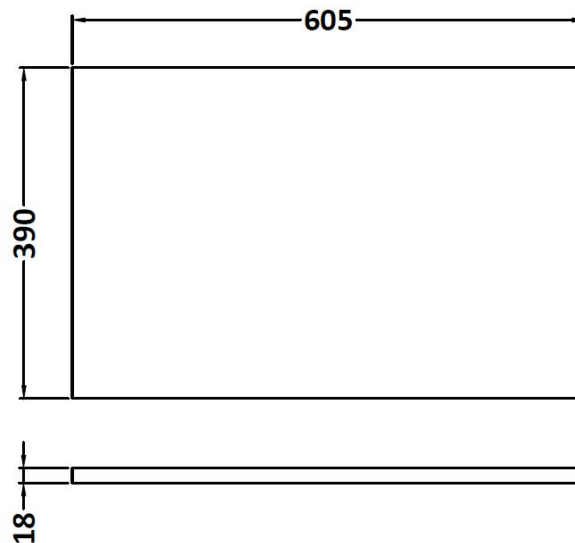

Packaging Dimensions

Height (mm):	560
Width (mm):	620
Depth (mm):	405
Gross Weight (kg):	21

Packaging Data

Box Colour:	Brown Cardboard Box
Box Qty:	1
Label Size:	100 x 50
Label Colour:	White Label
Label Qty:	2

Outer Box Dimensions (If Applicable)

Height (mm):	
Width (mm):	
Depth (mm):	
Gross Weight (kg):	
Barcode:	5055275825617

Product Details

Country of Origin:	United Kingdom
Fitting Instruction:	No
CE & UKCA:	N/A
FSC Certified Materials:	Yes
Colour:	Anthracite Woodgrain
Construction Method:	Cam & Wood Dowel
Construction Type:	Rigid
Cabinet Finish:	MFC Textured Woodgrain
Fascia Finish:	MFC Textured Woodgrain
Cabinet Thickness (mm):	18
Fascia Thickness (mm):	18
Drawer Included:	Yes
Drawer Type:	80mm High Metal Softclose
No of Shelves:	0
Hinge Type:	Not Applicable
Hinge Included:	Not Applicable
Adjustable Legs:	No, Not Required
Fixings Included:	Yes
Handle Style:	Contemporary
Waste Shroud:	Yes
Handle Included:	Yes, Supplied
Handle Type:	D-Shape

Sales Code: MWD560

Description: 600 Worktop (605X390x18mm)

**Product Dimensions**

Height (mm):	18
Width (mm):	605
Depth (mm):	390
Nett Weight (kg):	2.5

Packaging Dimensions

Height (mm):	25
Width (mm):	625
Depth (mm):	410
Gross Weight (kg):	3

Packaging Data

Box Colour:	Brown Cardboard Box
Box Qty:	1
Label Size:	50 x 100
Label Colour:	White Label
Label Qty:	2

Outer Box Dimensions (If Applicable)

Height (mm):	
Width (mm):	
Depth (mm):	
Gross Weight (kg):	
Barcode:	5055275826300