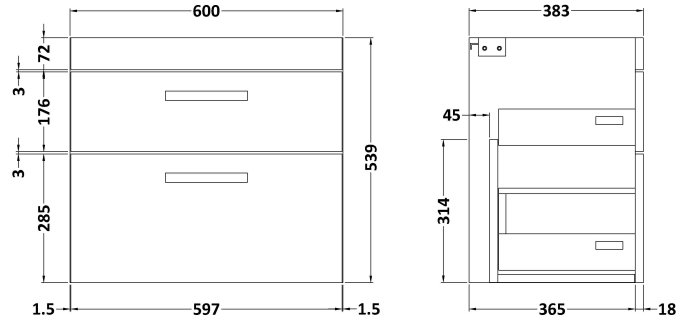

Sales Code: ATH047A

Description: 600 Wh 2-Drawer Vanity & Basin 1

Packaging Details

Barcode: 5055275899663

Sales Code: MOD693

Description: 600 Wall Hung 2-Drawer Basin Unit

Product Dimensions

Height (mm):	538
Width (mm):	600
Depth (mm):	383
Nett Weight (kg):	20.5

Packaging Dimensions

Height (mm):	560
Width (mm):	620
Depth (mm):	405
Gross Weight (kg):	21

Packaging Data

Box Colour:	Brown Cardboard Box
Box Qty:	1
Label Size:	100 x 50
Label Colour:	White Label
Label Qty:	2

Sales Code: NVM013

Description: 600 Mid-Edged Basin 1 Th

Product Dimensions

Height (mm):	180
Width (mm):	610
Depth (mm):	390
Nett Weight (kg):	11

Packaging Dimensions

Height (mm):	200
Width (mm):	410
Depth (mm):	630
Gross Weight (kg):	11

Packaging Data

Box Colour:	Brown Cardboard Box - Printed
Box Qty:	1
Label Size:	100 x 50
Label Colour:	White Label
Label Qty:	2

Outer Box Dimensions (If Applicable)

Height (mm):	
Width (mm):	
Depth (mm):	
Gross Weight (kg):	
Barcode:	5055369043415