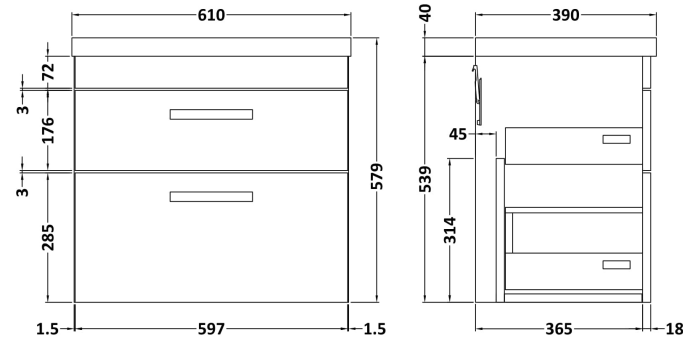

Sales Code: ATH047A

Description: 600 Wh 2-Drawer Vanity & Basin 1

Packaging Details

Barcode: 5055275899663

Sales Code: MOD693

Description: 600 Wall Hung 2-Drawer Basin Unit

Product Dimensions

Height (mm):	538
Width (mm):	600
Depth (mm):	383
Nett Weight (kg):	20.5

Packaging Dimensions

Height (mm):	560
Width (mm):	620
Depth (mm):	405
Gross Weight (kg):	21

Packaging Data

Box Colour:	Brown Cardboard Box
Box Qty:	1
Label Size:	100 x 50
Label Colour:	White Label
Label Qty:	2

Sales Code: NVM013

Description: 600 Mid-Edged Basin 1 Th

Product Dimensions

Height (mm):	180
Width (mm):	610
Depth (mm):	390
Nett Weight (kg):	11

Packaging Dimensions

Height (mm):	200
Width (mm):	410
Depth (mm):	630
Gross Weight (kg):	11

Packaging Data

Box Colour:	Brown Cardboard Box - Printed
Box Qty:	1
Label Size:	100 x 50
Label Colour:	White Label
Label Qty:	2

Outer Box Dimensions (If Applicable)

Height (mm):	
Width (mm):	
Depth (mm):	
Gross Weight (kg):	
Barcode:	5055369043415