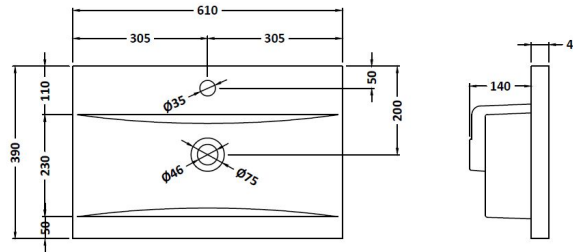

Packaging Dimensions

Height (mm):	560
Width (mm):	620
Depth (mm):	405
Gross Weight (kg):	21

Packaging Data

Box Colour:	Brown Cardboard Box
Box Qty:	1
Label Size:	100 x 50
Label Colour:	White Label
Label Qty:	2

Outer Box Dimensions (If Applicable)

Height (mm):	
Width (mm):	
Depth (mm):	
Gross Weight (kg):	
Barcode:	5055275825624

Product Details

Country of Origin:	United Kingdom
Fitting Instruction:	No
CE & UKCA:	N/A
FSC Certified Materials:	Yes
Colour:	Black Woodgrain
Construction Method:	Cam & Wood Dowel
Construction Type:	Rigid
Cabinet Finish:	MFC Textured Woodgrain
Fascia Finish:	MFC Textured Woodgrain
Cabinet Thickness (mm):	18
Fascia Thickness (mm):	18
Drawer Included:	Yes
Drawer Type:	80mm High Metal Softclose
No of Shelves:	0
Hinge Type:	Not Applicable
Hinge Included:	Not Applicable
Adjustable Legs:	No, Not Required
Fixings Included:	Yes
Handle Style:	Contemporary
Waste Shroud:	Yes
Handle Included:	Yes, Supplied
Handle Type:	D-Shape

Sales Code: NVM013

Description: 600 Mid-Edged Basin 1 Th

Product Dimensions

Height (mm):	180
Width (mm):	610
Depth (mm):	390
Nett Weight (kg):	11

Packaging Dimensions

Height (mm):	200
Width (mm):	410
Depth (mm):	630
Gross Weight (kg):	11

Packaging Data

Box Colour:	Brown Cardboard Box - Printed
Box Qty:	1
Label Size:	100 x 50
Label Colour:	White Label
Label Qty:	2

Outer Box Dimensions (If Applicable)

Height (mm):	
Width (mm):	
Depth (mm):	
Gross Weight (kg):	
Barcode:	5055369043415