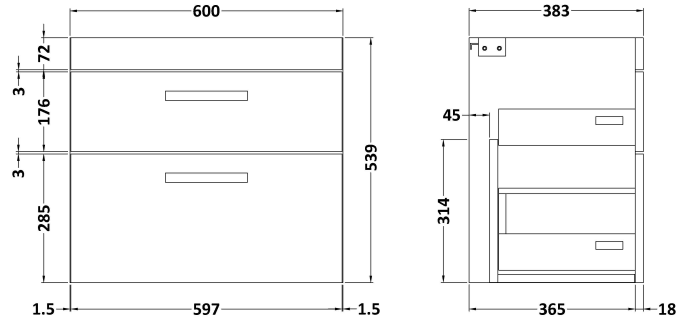

Sales Code: ATH047B

Description: 600 Wh 2-Drawer Vanity & Basin 2

Packaging Details

Barcode: 5056211800385

Sales Code: MOD693

Description: 600 Wall Hung 2-Drawer Basin Unit

Product Dimensions

Height (mm):	538
Width (mm):	600
Depth (mm):	383
Nett Weight (kg):	20.5

Packaging Dimensions

Height (mm):	560
Width (mm):	620
Depth (mm):	405
Gross Weight (kg):	21

Packaging Data

Box Colour:	Brown Cardboard Box
Box Qty:	1
Label Size:	100 x 50
Label Colour:	White Label
Label Qty:	2

Sales Code: NVM003

Description: Minimalist Basin 600mm

Product Dimensions

Height (mm):	170
Width (mm):	600
Depth (mm):	390
Nett Weight (kg):	10.76

Packaging Dimensions

Height (mm):	200
Width (mm):	400
Depth (mm):	620
Gross Weight (kg):	10.76

Packaging Data

Box Colour:	Brown Cardboard Box - Printed
Box Qty:	1
Label Size:	100 x 50
Label Colour:	White Label
Label Qty:	2

Outer Box Dimensions (If Applicable)

Height (mm):	
Width (mm):	
Depth (mm):	
Gross Weight (kg):	
Barcode:	5055146194668