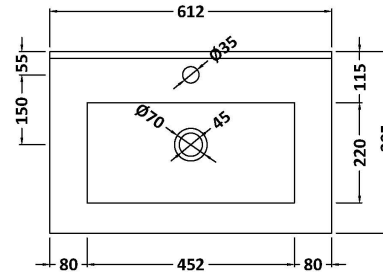

Packaging Dimensions

Height (mm):	560
Width (mm):	620
Depth (mm):	405
Gross Weight (kg):	21

Packaging Data

Box Colour:	Brown Cardboard Box
Box Qty:	1
Label Size:	100 x 50
Label Colour:	White Label
Label Qty:	2

Outer Box Dimensions (If Applicable)

Height (mm):	
Width (mm):	
Depth (mm):	
Gross Weight (kg):	
Barcode:	5055275825624

Product Details

Country of Origin:	United Kingdom
Fitting Instruction:	No
CE & UKCA:	N/A
FSC Certified Materials:	Yes
Colour:	Black Woodgrain
Construction Method:	Cam & Wood Dowel
Construction Type:	Rigid
Cabinet Finish:	MFC Textured Woodgrain
Fascia Finish:	MFC Textured Woodgrain
Cabinet Thickness (mm):	18
Fascia Thickness (mm):	18
Drawer Included:	Yes
Drawer Type:	80mm High Metal Softclose
No of Shelves:	0
Hinge Type:	Not Applicable
Hinge Included:	Not Applicable
Adjustable Legs:	No, Not Required
Fixings Included:	Yes
Handle Style:	Contemporary
Waste Shroud:	Yes
Handle Included:	Yes, Supplied
Handle Type:	D-Shape

Sales Code: NVM003

Description: Minimalist Basin 600mm

Product Dimensions

Height (mm):	170
Width (mm):	600
Depth (mm):	390
Nett Weight (kg):	10.76

Packaging Dimensions

Height (mm):	200
Width (mm):	400
Depth (mm):	620
Gross Weight (kg):	10.76

Packaging Data

Box Colour:	Brown Cardboard Box - Printed
Box Qty:	1
Label Size:	100 x 50
Label Colour:	White Label
Label Qty:	2

Outer Box Dimensions (If Applicable)

Height (mm):	
Width (mm):	
Depth (mm):	
Gross Weight (kg):	
Barcode:	5055146194668