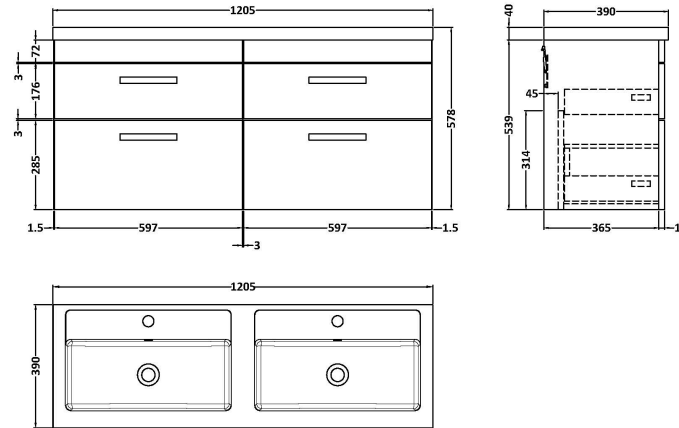

Sales Code: ATH047C

Description: 1200 Wh 4-Drawer Vanity & Double Basin

Packaging Details

Barcode: 5056211815396