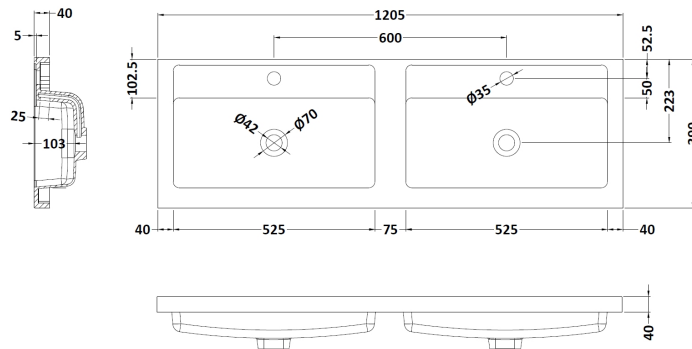

### Product Dimensions

Height (mm):	538
Width (mm):	600
Depth (mm):	383
Nett Weight (kg):	20.5

### Packaging Dimensions

Height (mm):	560
Width (mm):	620
Depth (mm):	405
Gross Weight (kg):	21

### Outer Box Dimensions (If Applicable)

Height (mm):	
Width (mm):	
Depth (mm):	
Gross Weight (kg):	
Barcode:	5055275825624

### Product Dimensions

Height (mm):	390
Width (mm):	1205
Depth (mm):	157
Nett Weight (kg):	18.12