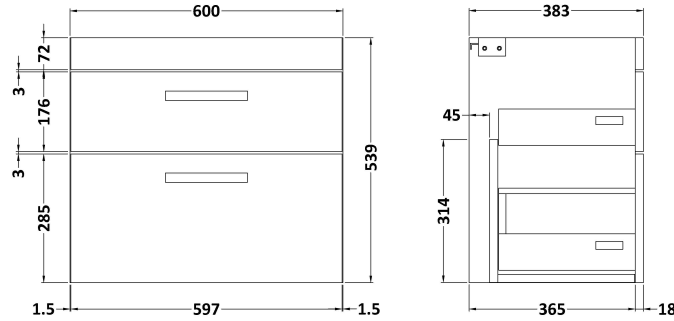

### Product Dimensions

Height (mm):	538
Width (mm):	600
Depth (mm):	383
Nett Weight (kg):	20.5

### Packaging Dimensions

Height (mm):	560
Width (mm):	620
Depth (mm):	405
Gross Weight (kg):	21

### Product Dimensions

Height (mm):	390
Width (mm):	1205
Depth (mm):	157
Nett Weight (kg):	18.12

### Packaging Dimensions

Height (mm):	100
Width (mm):	1205
Depth (mm):	400
Gross Weight (kg):	18.12