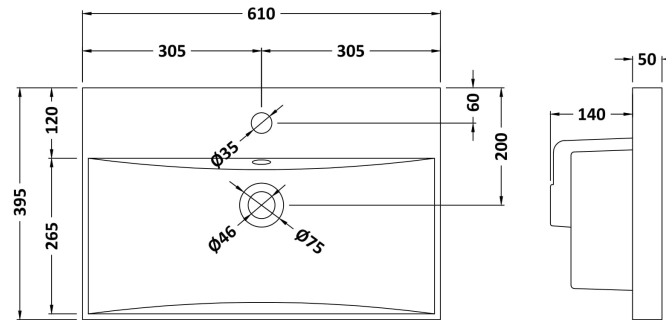

### Product Dimensions

Height (mm):	538
Width (mm):	600
Depth (mm):	383
Nett Weight (kg):	20.5

### Packaging Dimensions

Height (mm):	560
Width (mm):	620
Depth (mm):	405
Gross Weight (kg):	21

### Outer Box Dimensions (If Applicable)

Height (mm):	
Width (mm):	
Depth (mm):	
Gross Weight (kg):	
Barcode:	5055275825624

### Product Dimensions

Height (mm):	170
Width (mm):	610
Depth (mm):	395
Nett Weight (kg):	11