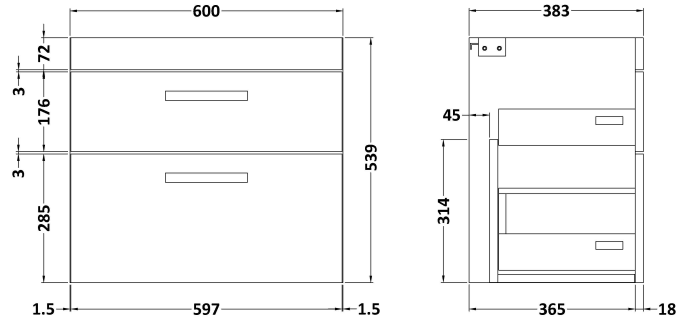

### Product Dimensions

Height (mm):	538
Width (mm):	600
Depth (mm):	383
Nett Weight (kg):	20.5

### Packaging Dimensions

Height (mm):	560
Width (mm):	620
Depth (mm):	405
Gross Weight (kg):	21

### Product Dimensions

Height (mm):	170
Width (mm):	610
Depth (mm):	395
Nett Weight (kg):	11

### Packaging Dimensions

Height (mm):	190
Width (mm):	630
Depth (mm):	415
Gross Weight (kg):	11.5