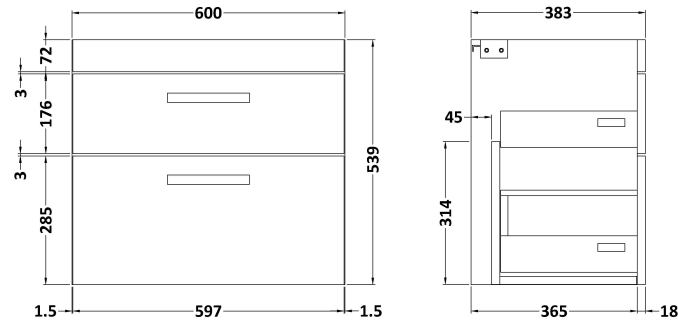

Sales Code: ATH048F

Description: 1200 Wh 4-Drawer Vanity & Double Basin

Packaging Details

Barcode: 5056211888765

Sales Code: MOE193

Description: 600 Wall Hung 2-Drawer Basin Unit

Product Dimensions

Height (mm):	538
Width (mm):	600
Depth (mm):	383
Nett Weight (kg):	20.5

Packaging Dimensions

Height (mm):	560
Width (mm):	620
Depth (mm):	405
Gross Weight (kg):	21

Packaging Data

Box Colour:	Brown Cardboard Box - Printed
Box Qty:	0
Label Size:	0 x 0
Label Colour:	White Label
Label Qty:	2

Outer Box Dimensions (If Applicable)

Height (mm):	
Width (mm):	
Depth (mm):	
Gross Weight (kg):	
Barcode:	5055275880685

Product Details

Country of Origin:	China
Fitting Instruction:	No
CE & UKCA:	N/A
FSC Certified Materials:	Yes
Colour:	Gloss White
Construction Method:	Cam & Wood Dowel
Construction Type:	Rigid
Cabinet Finish:	MFC Painted Gloss
Fascia Finish:	Mdf Painted Gloss
Cabinet Thickness (mm):	16
Fascia Thickness (mm):	18
Drawer Included:	Yes
Drawer Type:	80mm High Metal Softclose
No of Shelves:	0
Hinge Type:	Not Applicable
Hinge Included:	Not Applicable
Adjustable Legs:	No, Not Required
Fixings Included:	Yes
Handle Style:	Contemporary
Waste Shroud:	Yes
Handle Included:	Yes, Supplied
Handle Type:	D-Shape

Sales Code: CBM424

Description: Double Ceramic Basin 1208X392

Product Dimensions

Height (mm):	390
Width (mm):	1205
Depth (mm):	175
Nett Weight (kg):	27

Packaging Dimensions

Height (mm):	205
Width (mm):	1270
Depth (mm):	510
Gross Weight (kg):	27