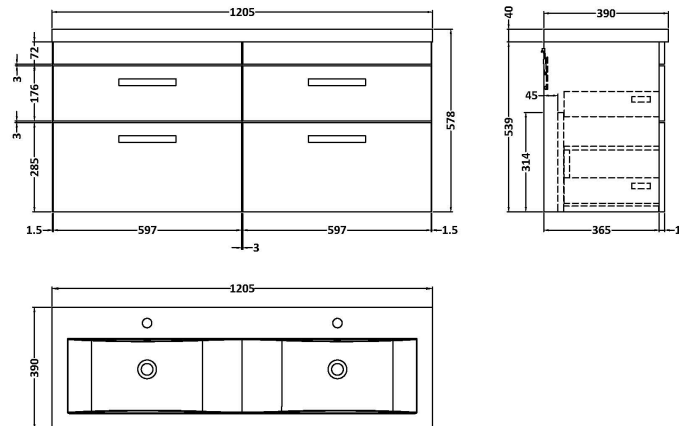

Sales Code: ATH048F

Description: 1200 Wh 4-Drawer Vanity & Double Basin

Packaging Details

Barcode: 5056211888765

Sales Code: MOE193

Description: 600 Wall Hung 2-Drawer Basin Unit

Product Dimensions

Height (mm):	538
Width (mm):	600
Depth (mm):	383
Nett Weight (kg):	20.5

Packaging Dimensions

Height (mm):	560
Width (mm):	620
Depth (mm):	405
Gross Weight (kg):	21

Packaging Data

Box Colour:	Brown Cardboard Box - Printed
Box Qty:	0
Label Size:	0 x 0
Label Colour:	White Label
Label Qty:	2

Outer Box Dimensions (If Applicable)

Height (mm):	
Width (mm):	
Depth (mm):	
Gross Weight (kg):	
Barcode:	5055275880685

Product Details

Country of Origin:	China
Fitting Instruction:	No
CE & UKCA:	N/A
FSC Certified Materials:	Yes
Colour:	Gloss White
Construction Method:	Cam & Wood Dowel
Construction Type:	Rigid
Cabinet Finish:	MFC Painted Gloss
Fascia Finish:	Mdf Painted Gloss
Cabinet Thickness (mm):	16
Fascia Thickness (mm):	18
Drawer Included:	Yes
Drawer Type:	80mm High Metal Softclose
No of Shelves:	0
Hinge Type:	Not Applicable
Hinge Included:	Not Applicable
Adjustable Legs:	No, Not Required
Fixings Included:	Yes
Handle Style:	Contemporary
Waste Shroud:	Yes
Handle Included:	Yes, Supplied
Handle Type:	D-Shape

Sales Code: CBM424

Description: Double Ceramic Basin 1208X392

Product Dimensions

Height (mm):	390
Width (mm):	1205
Depth (mm):	175
Nett Weight (kg):	27

Packaging Dimensions

Height (mm):	205
Width (mm):	1270
Depth (mm):	510
Gross Weight (kg):	27