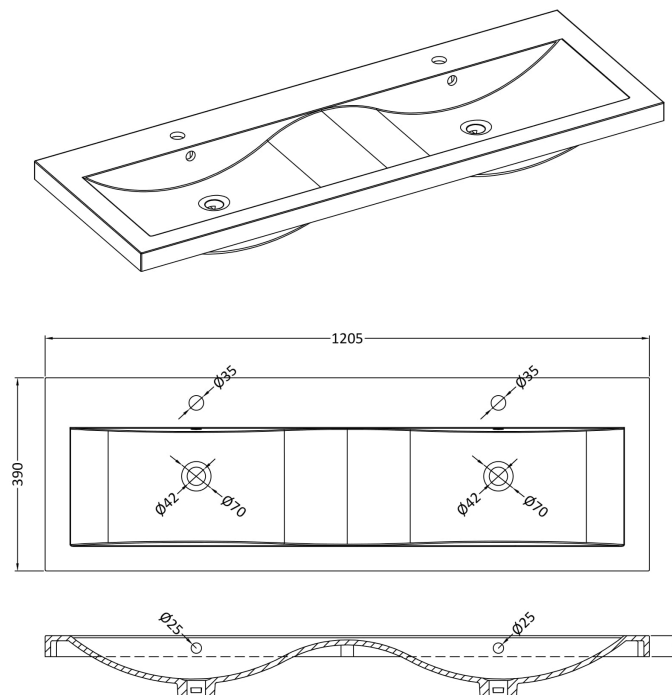

Packaging Dimensions

Height (mm):	560
Width (mm):	620
Depth (mm):	405
Gross Weight (kg):	21

Packaging Data

Box Colour:	Brown Cardboard Box - Printed
Box Qty:	0
Label Size:	0 x 0
Label Colour:	White Label
Label Qty:	2

Outer Box Dimensions (If Applicable)

Height (mm):	
Width (mm):	
Depth (mm):	
Gross Weight (kg):	
Barcode:	5055275880685

Product Details

Country of Origin:	China
Fitting Instruction:	No
CE & UKCA:	N/A
FSC Certified Materials:	Yes
Colour:	Gloss White
Construction Method:	Cam & Wood Dowel
Construction Type:	Rigid
Cabinet Finish:	MFC Painted Gloss
Fascia Finish:	Mdf Painted Gloss
Cabinet Thickness (mm):	16
Fascia Thickness (mm):	18
Drawer Included:	Yes
Drawer Type:	80mm High Metal Softclose
No of Shelves:	0
Hinge Type:	Not Applicable
Hinge Included:	Not Applicable
Adjustable Legs:	No, Not Required
Fixings Included:	Yes
Handle Style:	Contemporary
Waste Shroud:	Yes
Handle Included:	Yes, Supplied
Handle Type:	D-Shape

Sales Code: CBM424

Description: Double Ceramic Basin 1208X392

Product Dimensions

Height (mm):	390
Width (mm):	1205
Depth (mm):	175
Nett Weight (kg):	27

Packaging Dimensions

Height (mm):	205
Width (mm):	1270
Depth (mm):	510
Gross Weight (kg):	27

Packaging Data

Box Colour:	Brown Cardboard Box - Printed
Box Qty:	1
Label Size:	100 x 50
Label Colour:	White Label
Label Qty:	2

Outer Box Dimensions (If Applicable)

Height (mm):	
Width (mm):	
Depth (mm):	
Gross Weight (kg):	
Barcode:	5056211875826