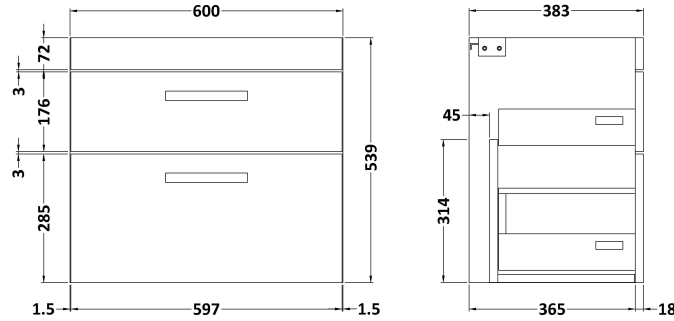

Sales Code: ATH048W

Description: 600 Wh 2-Drawer Vanity & Worktop

Packaging Details

Barcode: 5056211801719

Sales Code: MOE193

Description: 600 Wall Hung 2-Drawer Basin Unit

Product Dimensions

Height (mm):	538
Width (mm):	600
Depth (mm):	383
Nett Weight (kg):	20.5

Packaging Dimensions

Height (mm):	560
Width (mm):	620
Depth (mm):	405
Gross Weight (kg):	21

Packaging Data

Box Colour:	Brown Cardboard Box - Printed
Box Qty:	0
Label Size:	0 x 0
Label Colour:	White Label
Label Qty:	2

Outer Box Dimensions (If Applicable)

Height (mm):	
Width (mm):	
Depth (mm):	
Gross Weight (kg):	
Barcode:	5055275880685

Product Details

Country of Origin:	China
Fitting Instruction:	No
CE & UKCA:	N/A
FSC Certified Materials:	Yes
Colour:	Gloss White
Construction Method:	Cam & Wood Dowel
Construction Type:	Rigid
Cabinet Finish:	MFC Painted Gloss
Fascia Finish:	Mdf Painted Gloss
Cabinet Thickness (mm):	16
Fascia Thickness (mm):	18
Drawer Included:	Yes
Drawer Type:	80mm High Metal Softclose
No of Shelves:	0
Hinge Type:	Not Applicable
Hinge Included:	Not Applicable
Adjustable Legs:	No, Not Required
Fixings Included:	Yes
Handle Style:	Contemporary
Waste Shroud:	Yes
Handle Included:	Yes, Supplied
Handle Type:	D-Shape

Sales Code: MWD160

Description: 600 Worktop (605X390x18mm)

Product Dimensions

Height (mm):	18
Width (mm):	605
Depth (mm):	390
Nett Weight (kg):	2.5

Packaging Dimensions

Height (mm):	25
Width (mm):	625
Depth (mm):	410
Gross Weight (kg):	3