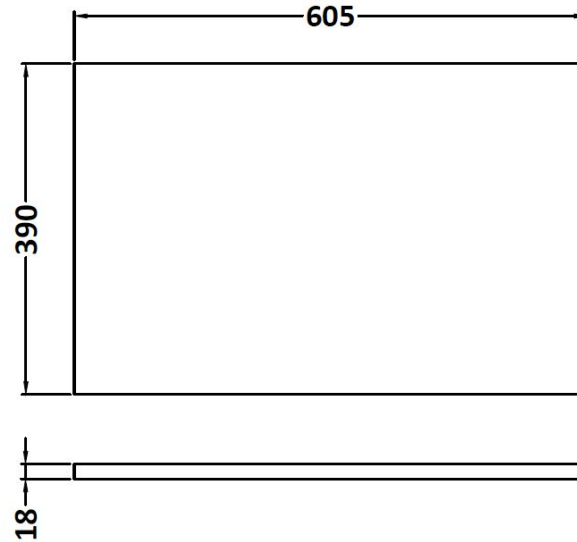

Packaging Dimensions

Height (mm):	560
Width (mm):	620
Depth (mm):	405
Gross Weight (kg):	21

Packaging Data

Box Colour:	Brown Cardboard Box - Printed
Box Qty:	0
Label Size:	0 x 0
Label Colour:	White Label
Label Qty:	2

Outer Box Dimensions (If Applicable)

Height (mm):	
Width (mm):	
Depth (mm):	
Gross Weight (kg):	
Barcode:	5055275880685

Product Details

Country of Origin:	China
Fitting Instruction:	No
CE & UKCA:	N/A
FSC Certified Materials:	Yes
Colour:	Gloss White
Construction Method:	Cam & Wood Dowel
Construction Type:	Rigid
Cabinet Finish:	MFC Painted Gloss
Fascia Finish:	Mdf Painted Gloss
Cabinet Thickness (mm):	16
Fascia Thickness (mm):	18
Drawer Included:	Yes
Drawer Type:	80mm High Metal Softclose
No of Shelves:	0
Hinge Type:	Not Applicable
Hinge Included:	Not Applicable
Adjustable Legs:	No, Not Required
Fixings Included:	Yes
Handle Style:	Contemporary
Waste Shroud:	Yes
Handle Included:	Yes, Supplied
Handle Type:	D-Shape

Sales Code: MWD160

Description: 600 Worktop (605X390x18mm)

Product Dimensions

Height (mm):	18
Width (mm):	605
Depth (mm):	390
Nett Weight (kg):	2.5

Packaging Dimensions

Height (mm):	25
Width (mm):	625
Depth (mm):	410
Gross Weight (kg):	3

Packaging Data

Box Colour:	Brown Cardboard Box - Printed
Box Qty:	1
Label Size:	100 x 50
Label Colour:	Not Applicable
Label Qty:	0

Outer Box Dimensions (If Applicable)

Height (mm):	
Width (mm):	
Depth (mm):	
Gross Weight (kg):	
Barcode:	5055275826263