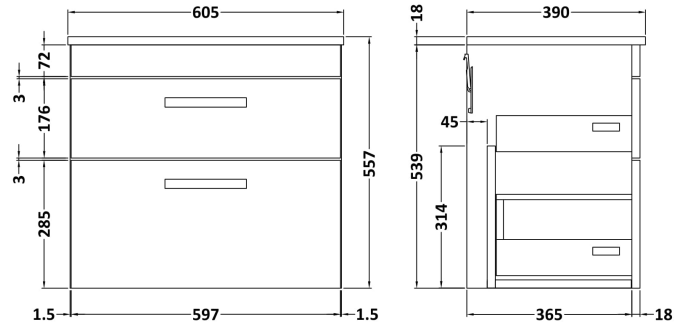

Sales Code: ATH048W

Description: 600 Wh 2-Drawer Vanity & Worktop

Packaging Details

Barcode: 5056211801719

Sales Code: MOE193

Description: 600 Wall Hung 2-Drawer Basin Unit

Product Dimensions

Height (mm):	538
Width (mm):	600
Depth (mm):	383
Nett Weight (kg):	20.5

Packaging Dimensions

Height (mm):	560
Width (mm):	620
Depth (mm):	405
Gross Weight (kg):	21

Packaging Data

Box Colour:	Brown Cardboard Box - Printed
Box Qty:	0
Label Size:	0 x 0
Label Colour:	White Label
Label Qty:	2

Outer Box Dimensions (If Applicable)

Height (mm):	
Width (mm):	
Depth (mm):	
Gross Weight (kg):	
Barcode:	5055275880685

Product Details

Country of Origin:	China
Fitting Instruction:	No
CE & UKCA:	N/A
FSC Certified Materials:	Yes
Colour:	Gloss White
Construction Method:	Cam & Wood Dowel
Construction Type:	Rigid
Cabinet Finish:	MFC Painted Gloss
Fascia Finish:	Mdf Painted Gloss
Cabinet Thickness (mm):	16
Fascia Thickness (mm):	18
Drawer Included:	Yes
Drawer Type:	80mm High Metal Softclose
No of Shelves:	0
Hinge Type:	Not Applicable
Hinge Included:	Not Applicable
Adjustable Legs:	No, Not Required
Fixings Included:	Yes
Handle Style:	Contemporary
Waste Shroud:	Yes
Handle Included:	Yes, Supplied
Handle Type:	D-Shape

Sales Code: MWD160

Description: 600 Worktop (605X390x18mm)

Product Dimensions

Height (mm):	18
Width (mm):	605
Depth (mm):	390
Nett Weight (kg):	2.5

Packaging Dimensions

Height (mm):	25
Width (mm):	625
Depth (mm):	410
Gross Weight (kg):	3