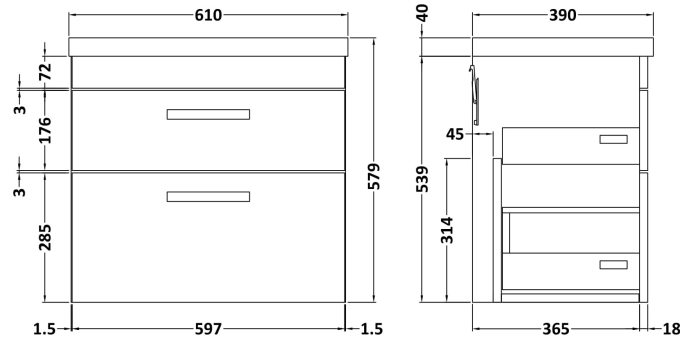

Sales Code: ATH049A

Description: 600 Wh 2-Drawer Vanity & Basin 1

Packaging Details

Barcode: 5055275899687

Sales Code: MOC593

Description: 600 Wall Hung 2-Drawer Basin Unit

Product Dimensions

Height (mm):	538
Width (mm):	600
Depth (mm):	383
Nett Weight (kg):	28

Packaging Dimensions

Height (mm):	560
Width (mm):	620
Depth (mm):	405
Gross Weight (kg):	28

Packaging Data

Box Colour:	Brown Cardboard Box
Box Qty:	1
Label Size:	100 x 50
Label Colour:	White Label
Label Qty:	2

Outer Box Dimensions (If Applicable)

Height (mm):	
Width (mm):	
Depth (mm):	
Gross Weight (kg):	
Barcode:	5055275880470

Product Details

Country of Origin:	United Kingdom
Fitting Instruction:	No
CE & UKCA:	N/A
FSC Certified Materials:	Yes
Colour:	Stone Grey
Construction Method:	Cam & Wood Dowel
Construction Type:	Rigid
Cabinet Finish:	MFC Smooth Matt
Fascia Finish:	MFC Smooth Matt
Cabinet Thickness (mm):	18
Fascia Thickness (mm):	18
Drawer Included:	Yes
Drawer Type:	80mm High Metal Softclose
No of Shelves:	0
Hinge Type:	Not Applicable
Hinge Included:	Not Applicable
Adjustable Legs:	No, Not Required
Fixings Included:	Yes
Handle Style:	Contemporary
Waste Shroud:	Yes
Handle Included:	Yes, Supplied
Handle Type:	D-Shape

Sales Code: NVM013

Description: 600 Mid-Edged Basin 1 Th

Product Dimensions

Height (mm):	180
Width (mm):	610
Depth (mm):	390
Nett Weight (kg):	11

Packaging Dimensions

Height (mm):	200
Width (mm):	410
Depth (mm):	630
Gross Weight (kg):	11