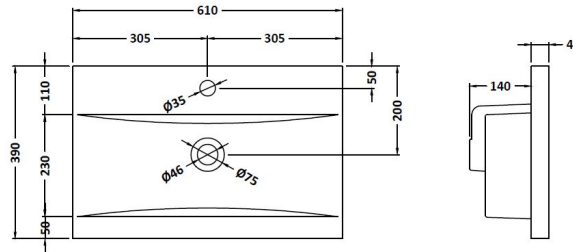

Packaging Dimensions

Height (mm):	560
Width (mm):	620
Depth (mm):	405
Gross Weight (kg):	28

Packaging Data

Box Colour:	Brown Cardboard Box
Box Qty:	1
Label Size:	100 x 50
Label Colour:	White Label
Label Qty:	2

Outer Box Dimensions (If Applicable)

Height (mm):	
Width (mm):	
Depth (mm):	
Gross Weight (kg):	
Barcode:	5055275880470

Product Details

Country of Origin:	United Kingdom
Fitting Instruction:	No
CE & UKCA:	N/A
FSC Certified Materials:	Yes
Colour:	Stone Grey
Construction Method:	Cam & Wood Dowel
Construction Type:	Rigid
Cabinet Finish:	MFC Smooth Matt
Fascia Finish:	MFC Smooth Matt
Cabinet Thickness (mm):	18
Fascia Thickness (mm):	18
Drawer Included:	Yes
Drawer Type:	80mm High Metal Softclose
No of Shelves:	0
Hinge Type:	Not Applicable
Hinge Included:	Not Applicable
Adjustable Legs:	No, Not Required
Fixings Included:	Yes
Handle Style:	Contemporary
Waste Shroud:	Yes
Handle Included:	Yes, Supplied
Handle Type:	D-Shape

Sales Code: NVM013

Description: 600 Mid-Edged Basin 1 Th

Product Dimensions

Height (mm):	180
Width (mm):	610
Depth (mm):	390
Nett Weight (kg):	11

Packaging Dimensions

Height (mm):	200
Width (mm):	410
Depth (mm):	630
Gross Weight (kg):	11

Packaging Data

Box Colour:	Brown Cardboard Box - Printed
Box Qty:	1
Label Size:	100 x 50
Label Colour:	White Label
Label Qty:	2

Outer Box Dimensions (If Applicable)

Height (mm):	
Width (mm):	
Depth (mm):	
Gross Weight (kg):	
Barcode:	5055369043415