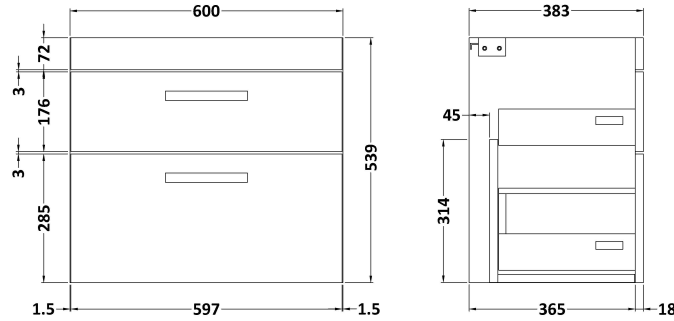

Sales Code: ATH049A

Description: 600 Wh 2-Drawer Vanity & Basin 1

Packaging Details

Barcode: 5055275899687

Sales Code: MOC593

Description: 600 Wall Hung 2-Drawer Basin Unit

Product Dimensions

Height (mm):	538
Width (mm):	600
Depth (mm):	383
Nett Weight (kg):	28

Packaging Dimensions

Height (mm):	560
Width (mm):	620
Depth (mm):	405
Gross Weight (kg):	28

Packaging Data

Box Colour:	Brown Cardboard Box
Box Qty:	1
Label Size:	100 x 50
Label Colour:	White Label
Label Qty:	2

Outer Box Dimensions (If Applicable)

Height (mm):	
Width (mm):	
Depth (mm):	
Gross Weight (kg):	
Barcode:	5055275880470

Product Details

Country of Origin:	United Kingdom
Fitting Instruction:	No
CE & UKCA:	N/A
FSC Certified Materials:	Yes
Colour:	Stone Grey
Construction Method:	Cam & Wood Dowel
Construction Type:	Rigid
Cabinet Finish:	MFC Smooth Matt
Fascia Finish:	MFC Smooth Matt
Cabinet Thickness (mm):	18
Fascia Thickness (mm):	18
Drawer Included:	Yes
Drawer Type:	80mm High Metal Softclose
No of Shelves:	0
Hinge Type:	Not Applicable
Hinge Included:	Not Applicable
Adjustable Legs:	No, Not Required
Fixings Included:	Yes
Handle Style:	Contemporary
Waste Shroud:	Yes
Handle Included:	Yes, Supplied
Handle Type:	D-Shape

Sales Code: NVM013

Description: 600 Mid-Edged Basin 1 Th

Product Dimensions

Height (mm):	180
Width (mm):	610
Depth (mm):	390
Nett Weight (kg):	11

Packaging Dimensions

Height (mm):	200
Width (mm):	410
Depth (mm):	630
Gross Weight (kg):	11