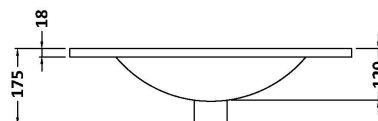

Packaging Dimensions

Height (mm):	560
Width (mm):	620
Depth (mm):	405
Gross Weight (kg):	28

Packaging Data

Box Colour:	Brown Cardboard Box
Box Qty:	1
Label Size:	100 x 50
Label Colour:	White Label
Label Qty:	2

Outer Box Dimensions (If Applicable)

Height (mm):	
Width (mm):	
Depth (mm):	
Gross Weight (kg):	
Barcode:	5055275880470

Product Details

Country of Origin:	United Kingdom
Fitting Instruction:	No
CE & UKCA:	N/A
FSC Certified Materials:	Yes
Colour:	Stone Grey
Construction Method:	Cam & Wood Dowel
Construction Type:	Rigid
Cabinet Finish:	MFC Smooth Matt
Fascia Finish:	MFC Smooth Matt
Cabinet Thickness (mm):	18
Fascia Thickness (mm):	18
Drawer Included:	Yes
Drawer Type:	80mm High Metal Softclose
No of Shelves:	0
Hinge Type:	Not Applicable
Hinge Included:	Not Applicable
Adjustable Legs:	No, Not Required
Fixings Included:	Yes
Handle Style:	Contemporary
Waste Shroud:	Yes
Handle Included:	Yes, Supplied
Handle Type:	D-Shape

Sales Code: NVM003

Description: Minimalist Basin 600mm

Product Dimensions

Height (mm):	170
Width (mm):	600
Depth (mm):	390
Nett Weight (kg):	10.76

Packaging Dimensions

Height (mm):	200
Width (mm):	400
Depth (mm):	620
Gross Weight (kg):	10.76

Packaging Data

Box Colour:	Brown Cardboard Box - Printed
Box Qty:	1
Label Size:	100 x 50
Label Colour:	White Label
Label Qty:	2

Outer Box Dimensions (If Applicable)

Height (mm):	
Width (mm):	
Depth (mm):	
Gross Weight (kg):	
Barcode:	5055146194668