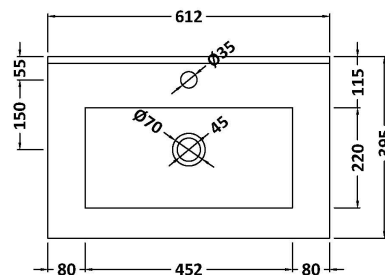

Packaging Dimensions

Height (mm):	560
Width (mm):	620
Depth (mm):	405
Gross Weight (kg):	28

Packaging Data

Box Colour:	Brown Cardboard Box
Box Qty:	1
Label Size:	100 x 50
Label Colour:	White Label
Label Qty:	2

Outer Box Dimensions (If Applicable)

Height (mm):	
Width (mm):	
Depth (mm):	
Gross Weight (kg):	
Barcode:	5055275880470

Product Details

Country of Origin:	United Kingdom
Fitting Instruction:	No
CE & UKCA:	N/A
FSC Certified Materials:	Yes
Colour:	Stone Grey
Construction Method:	Cam & Wood Dowel
Construction Type:	Rigid
Cabinet Finish:	MFC Smooth Matt
Fascia Finish:	MFC Smooth Matt
Cabinet Thickness (mm):	18
Fascia Thickness (mm):	18
Drawer Included:	Yes
Drawer Type:	80mm High Metal Softclose
No of Shelves:	0
Hinge Type:	Not Applicable
Hinge Included:	Not Applicable
Adjustable Legs:	No, Not Required
Fixings Included:	Yes
Handle Style:	Contemporary
Waste Shroud:	Yes
Handle Included:	Yes, Supplied
Handle Type:	D-Shape

Sales Code: NVM003

Description: Minimalist Basin 600mm

Product Dimensions

Height (mm):	170
Width (mm):	600
Depth (mm):	390
Nett Weight (kg):	10.76

Packaging Dimensions

Height (mm):	200
Width (mm):	400
Depth (mm):	620
Gross Weight (kg):	10.76

Packaging Data

Box Colour:	Brown Cardboard Box - Printed
Box Qty:	1
Label Size:	100 x 50
Label Colour:	White Label
Label Qty:	2

Outer Box Dimensions (If Applicable)

Height (mm):	
Width (mm):	
Depth (mm):	
Gross Weight (kg):	
Barcode:	5055146194668