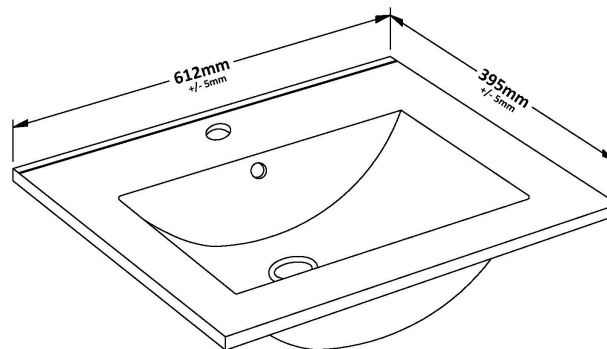

Packaging Dimensions

Height (mm):	560
Width (mm):	620
Depth (mm):	405
Gross Weight (kg):	28

Packaging Data

Box Colour:	Brown Cardboard Box
Box Qty:	1
Label Size:	100 x 50
Label Colour:	White Label
Label Qty:	2

Outer Box Dimensions (If Applicable)

Height (mm):	
Width (mm):	
Depth (mm):	
Gross Weight (kg):	
Barcode:	5055275880470

Product Details

Country of Origin:	United Kingdom
Fitting Instruction:	No
CE & UKCA:	N/A
FSC Certified Materials:	Yes
Colour:	Stone Grey
Construction Method:	Cam & Wood Dowel
Construction Type:	Rigid
Cabinet Finish:	MFC Smooth Matt
Fascia Finish:	MFC Smooth Matt
Cabinet Thickness (mm):	18
Fascia Thickness (mm):	18
Drawer Included:	Yes
Drawer Type:	80mm High Metal Softclose
No of Shelves:	0
Hinge Type:	Not Applicable
Hinge Included:	Not Applicable
Adjustable Legs:	No, Not Required
Fixings Included:	Yes
Handle Style:	Contemporary
Waste Shroud:	Yes
Handle Included:	Yes, Supplied
Handle Type:	D-Shape

Sales Code: NVM003

Description: Minimalist Basin 600mm

Product Dimensions

Height (mm):	170
Width (mm):	600
Depth (mm):	390
Nett Weight (kg):	10.76

Packaging Dimensions

Height (mm):	200
Width (mm):	400
Depth (mm):	620
Gross Weight (kg):	10.76

Packaging Data

Box Colour:	Brown Cardboard Box - Printed
Box Qty:	1
Label Size:	100 x 50
Label Colour:	White Label
Label Qty:	2

Outer Box Dimensions (If Applicable)

Height (mm):	
Width (mm):	
Depth (mm):	
Gross Weight (kg):	
Barcode:	5055146194668