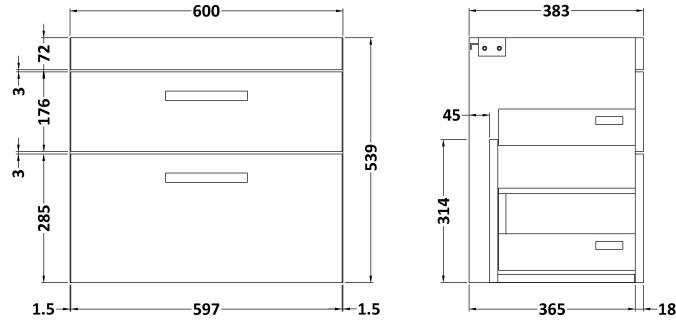

Sales Code: ATH049B

Description: 600 Wh 2-Drawer Vanity & Basin 2

Packaging Details

Barcode: 5056211800408

Sales Code: MOC593

Description: 600 Wall Hung 2-Drawer Basin Unit

Product Dimensions

Height (mm):	538
Width (mm):	600
Depth (mm):	383
Nett Weight (kg):	28

Packaging Dimensions

Height (mm):	560
Width (mm):	620
Depth (mm):	405
Gross Weight (kg):	28

Packaging Data

Box Colour:	Brown Cardboard Box
Box Qty:	1
Label Size:	100 x 50
Label Colour:	White Label
Label Qty:	2

Outer Box Dimensions (If Applicable)

Height (mm):	
Width (mm):	
Depth (mm):	
Gross Weight (kg):	
Barcode:	5055275880470

Product Details

Country of Origin:	United Kingdom
Fitting Instruction:	No
CE & UKCA:	N/A
FSC Certified Materials:	Yes
Colour:	Stone Grey
Construction Method:	Cam & Wood Dowel
Construction Type:	Rigid
Cabinet Finish:	MFC Smooth Matt
Fascia Finish:	MFC Smooth Matt
Cabinet Thickness (mm):	18
Fascia Thickness (mm):	18
Drawer Included:	Yes
Drawer Type:	80mm High Metal Softclose
No of Shelves:	0
Hinge Type:	Not Applicable
Hinge Included:	Not Applicable
Adjustable Legs:	No, Not Required
Fixings Included:	Yes
Handle Style:	Contemporary
Waste Shroud:	Yes
Handle Included:	Yes, Supplied
Handle Type:	D-Shape

Sales Code: NVM003

Description: Minimalist Basin 600mm

Product Dimensions

Height (mm):	170
Width (mm):	600
Depth (mm):	390
Nett Weight (kg):	10.76

Packaging Dimensions

Height (mm):	200
Width (mm):	400
Depth (mm):	620
Gross Weight (kg):	10.76