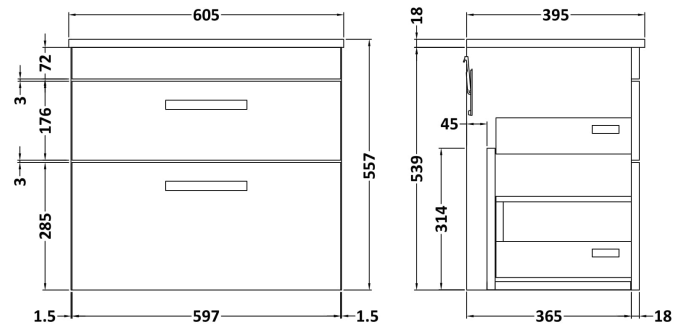

Sales Code: ATH049B

Description: 600 Wh 2-Drawer Vanity & Basin 2

Packaging Details

Barcode: 5056211800408

Sales Code: MOC593

Description: 600 Wall Hung 2-Drawer Basin Unit

Product Dimensions

Height (mm):	538
Width (mm):	600
Depth (mm):	383
Nett Weight (kg):	28

Packaging Dimensions

Height (mm):	560
Width (mm):	620
Depth (mm):	405
Gross Weight (kg):	28

Packaging Data

Box Colour:	Brown Cardboard Box
Box Qty:	1
Label Size:	100 x 50
Label Colour:	White Label
Label Qty:	2

Outer Box Dimensions (If Applicable)

Height (mm):	
Width (mm):	
Depth (mm):	
Gross Weight (kg):	
Barcode:	5055275880470

Product Details

Country of Origin:	United Kingdom
Fitting Instruction:	No
CE & UKCA:	N/A
FSC Certified Materials:	Yes
Colour:	Stone Grey
Construction Method:	Cam & Wood Dowel
Construction Type:	Rigid
Cabinet Finish:	MFC Smooth Matt
Fascia Finish:	MFC Smooth Matt
Cabinet Thickness (mm):	18
Fascia Thickness (mm):	18
Drawer Included:	Yes
Drawer Type:	80mm High Metal Softclose
No of Shelves:	0
Hinge Type:	Not Applicable
Hinge Included:	Not Applicable
Adjustable Legs:	No, Not Required
Fixings Included:	Yes
Handle Style:	Contemporary
Waste Shroud:	Yes
Handle Included:	Yes, Supplied
Handle Type:	D-Shape

Sales Code: NVM003

Description: Minimalist Basin 600mm

Product Dimensions

Height (mm):	170
Width (mm):	600
Depth (mm):	390
Nett Weight (kg):	10.76

Packaging Dimensions

Height (mm):	200
Width (mm):	400
Depth (mm):	620
Gross Weight (kg):	10.76