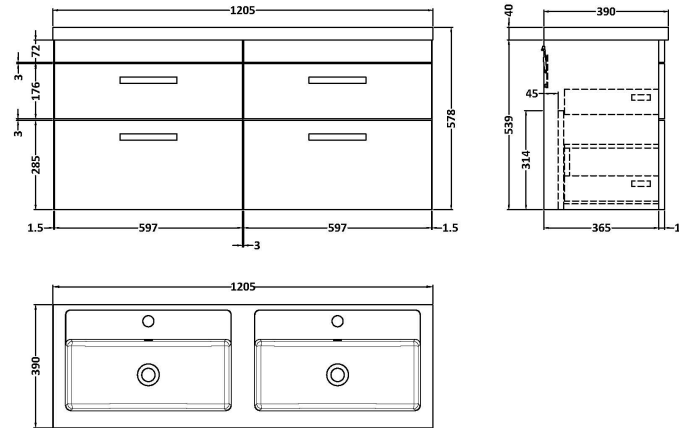

Sales Code: ATH049C

Description: 1200 Wh 4-Drawer Vanity & Double Basin

Packaging Details

Barcode: 5056211815419

Sales Code: MOC593

Description: 600 Wall Hung 2-Drawer Basin Unit

Product Dimensions

Height (mm):	538
Width (mm):	600
Depth (mm):	383
Nett Weight (kg):	28

Packaging Dimensions

Height (mm):	560
Width (mm):	620
Depth (mm):	405
Gross Weight (kg):	28

Packaging Data

Box Colour:	Brown Cardboard Box
Box Qty:	1
Label Size:	100 x 50
Label Colour:	White Label
Label Qty:	2

Outer Box Dimensions (If Applicable)

Height (mm):	
Width (mm):	
Depth (mm):	
Gross Weight (kg):	
Barcode:	5055275880470

Product Details

Country of Origin:	United Kingdom
Fitting Instruction:	No
CE & UKCA:	N/A
FSC Certified Materials:	Yes
Colour:	Stone Grey
Construction Method:	Cam & Wood Dowel
Construction Type:	Rigid
Cabinet Finish:	MFC Smooth Matt
Fascia Finish:	MFC Smooth Matt
Cabinet Thickness (mm):	18
Fascia Thickness (mm):	18
Drawer Included:	Yes
Drawer Type:	80mm High Metal Softclose
No of Shelves:	0
Hinge Type:	Not Applicable
Hinge Included:	Not Applicable
Adjustable Legs:	No, Not Required
Fixings Included:	Yes
Handle Style:	Contemporary
Waste Shroud:	Yes
Handle Included:	Yes, Supplied
Handle Type:	D-Shape

Sales Code: PMB424

Description: Double Polymarble Basin 1205 X 390

Product Dimensions

Height (mm):	390
Width (mm):	1205
Depth (mm):	157
Nett Weight (kg):	18.12

Packaging Dimensions

Height (mm):	100
Width (mm):	1205
Depth (mm):	400
Gross Weight (kg):	18.12