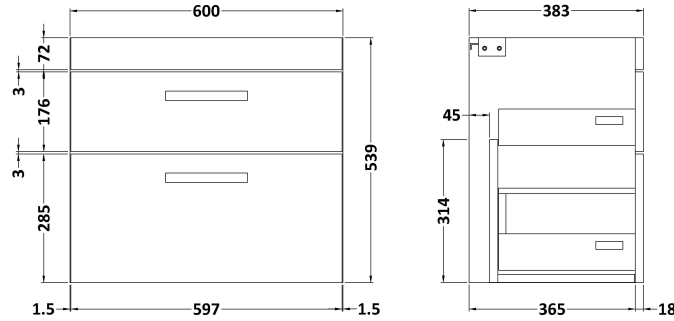

Sales Code: ATH049C

Description: 1200 Wh 4-Drawer Vanity & Double Basin

Packaging Details

Barcode: 5056211815419

Sales Code: MOC593

Description: 600 Wall Hung 2-Drawer Basin Unit

Product Dimensions

Height (mm):	538
Width (mm):	600
Depth (mm):	383
Nett Weight (kg):	28

Packaging Dimensions

Height (mm):	560
Width (mm):	620
Depth (mm):	405
Gross Weight (kg):	28

Packaging Data

Box Colour:	Brown Cardboard Box
Box Qty:	1
Label Size:	100 x 50
Label Colour:	White Label
Label Qty:	2

Outer Box Dimensions (If Applicable)

Height (mm):	
Width (mm):	
Depth (mm):	
Gross Weight (kg):	
Barcode:	5055275880470

Product Details

Country of Origin:	United Kingdom
Fitting Instruction:	No
CE & UKCA:	N/A
FSC Certified Materials:	Yes
Colour:	Stone Grey
Construction Method:	Cam & Wood Dowel
Construction Type:	Rigid
Cabinet Finish:	MFC Smooth Matt
Fascia Finish:	MFC Smooth Matt
Cabinet Thickness (mm):	18
Fascia Thickness (mm):	18
Drawer Included:	Yes
Drawer Type:	80mm High Metal Softclose
No of Shelves:	0
Hinge Type:	Not Applicable
Hinge Included:	Not Applicable
Adjustable Legs:	No, Not Required
Fixings Included:	Yes
Handle Style:	Contemporary
Waste Shroud:	Yes
Handle Included:	Yes, Supplied
Handle Type:	D-Shape

Sales Code: PMB424

Description: Double Polymarble Basin 1205 X 390

Product Dimensions

Height (mm):	390
Width (mm):	1205
Depth (mm):	157
Nett Weight (kg):	18.12

Packaging Dimensions

Height (mm):	100
Width (mm):	1205
Depth (mm):	400
Gross Weight (kg):	18.12