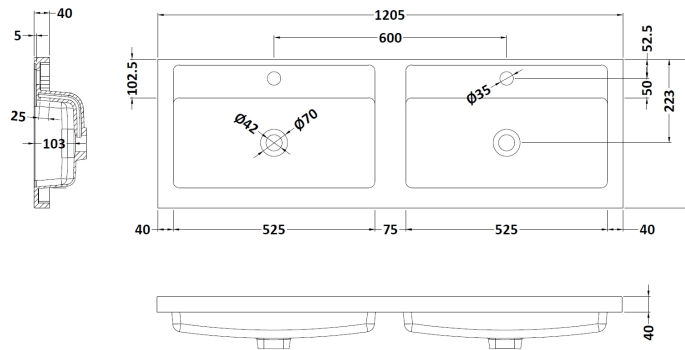

Packaging Dimensions

Height (mm):	560
Width (mm):	620
Depth (mm):	405
Gross Weight (kg):	28

Packaging Data

Box Colour:	Brown Cardboard Box
Box Qty:	1
Label Size:	100 x 50
Label Colour:	White Label
Label Qty:	2

Outer Box Dimensions (If Applicable)

Height (mm):	
Width (mm):	
Depth (mm):	
Gross Weight (kg):	
Barcode:	5055275880470

Product Details

Country of Origin:	United Kingdom
Fitting Instruction:	No
CE & UKCA:	N/A
FSC Certified Materials:	Yes
Colour:	Stone Grey
Construction Method:	Cam & Wood Dowel
Construction Type:	Rigid
Cabinet Finish:	MFC Smooth Matt
Fascia Finish:	MFC Smooth Matt
Cabinet Thickness (mm):	18
Fascia Thickness (mm):	18
Drawer Included:	Yes
Drawer Type:	80mm High Metal Softclose
No of Shelves:	0
Hinge Type:	Not Applicable
Hinge Included:	Not Applicable
Adjustable Legs:	No, Not Required
Fixings Included:	Yes
Handle Style:	Contemporary
Waste Shroud:	Yes
Handle Included:	Yes, Supplied
Handle Type:	D-Shape

Sales Code: PMB424

Description: Double Polymarble Basin 1205 X 390

Product Dimensions

Height (mm):	390
Width (mm):	1205
Depth (mm):	157
Nett Weight (kg):	18.12

Packaging Dimensions

Height (mm):	100
Width (mm):	1205
Depth (mm):	400
Gross Weight (kg):	18.12

Packaging Data

Box Colour:	Brown Cardboard Box - Printed
Box Qty:	1
Label Size:	100 x 50
Label Colour:	White Label
Label Qty:	2

Outer Box Dimensions (If Applicable)

Height (mm):	
Width (mm):	
Depth (mm):	
Gross Weight (kg):	
Barcode:	5056211815136