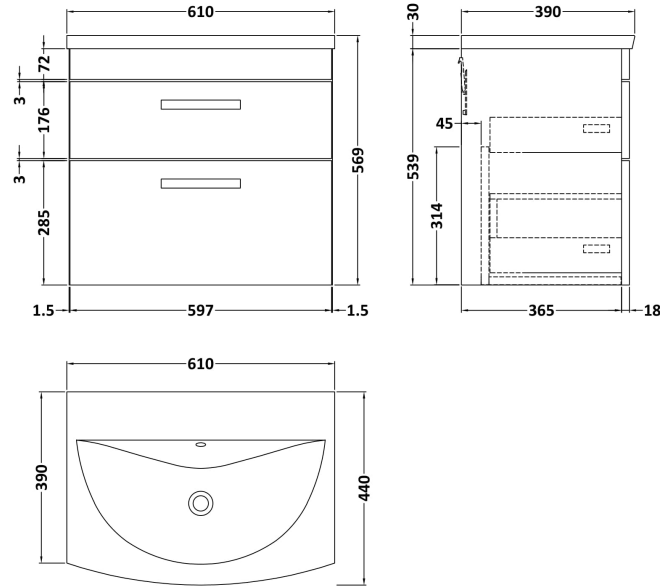

Sales Code: ATH049G

Description: 600 Wh 2-Drawer Vanity & Basin 4

Packaging Details

Barcode: 5056462621968

Sales Code: MOC593

Description: 600 Wall Hung 2-Drawer Basin Unit

Product Dimensions

Height (mm):	538
Width (mm):	600
Depth (mm):	383
Nett Weight (kg):	28

Packaging Dimensions

Height (mm):	560
Width (mm):	620
Depth (mm):	405
Gross Weight (kg):	28

Packaging Data

Box Colour:	Brown Cardboard Box
Box Qty:	1
Label Size:	100 x 50
Label Colour:	White Label
Label Qty:	2

Sales Code: NVM043

Description: 600 Curved Basin 1Th

Product Dimensions

Height (mm):	160
Width (mm):	610
Depth (mm):	440
Nett Weight (kg):	11

Packaging Dimensions

Height (mm):	190
Width (mm):	630
Depth (mm):	415
Gross Weight (kg):	11.5

Packaging Data

Box Colour:	Brown Cardboard Box - Printed
Box Qty:	1
Label Size:	100 x 50
Label Colour:	White Label
Label Qty:	2

Outer Box Dimensions (If Applicable)

Height (mm):	
Width (mm):	
Depth (mm):	
Gross Weight (kg):	
Barcode:	5056462620961