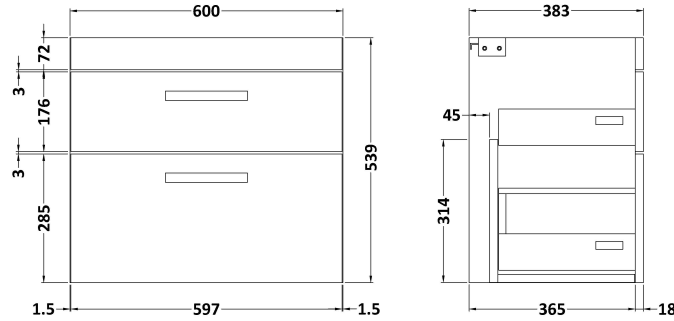

Sales Code: ATH049G

Description: 600 Wh 2-Drawer Vanity & Basin 4

Packaging Details

Barcode: 5056462621968

Sales Code: MOC593

Description: 600 Wall Hung 2-Drawer Basin Unit

Product Dimensions

Height (mm):	538
Width (mm):	600
Depth (mm):	383
Nett Weight (kg):	28

Packaging Dimensions

Height (mm):	560
Width (mm):	620
Depth (mm):	405
Gross Weight (kg):	28

Packaging Data

Box Colour:	Brown Cardboard Box
Box Qty:	1
Label Size:	100 x 50
Label Colour:	White Label
Label Qty:	2

Outer Box Dimensions (If Applicable)

Height (mm):	
Width (mm):	
Depth (mm):	
Gross Weight (kg):	
Barcode:	5055275880470

Product Details

Country of Origin:	United Kingdom
Fitting Instruction:	No
CE & UKCA:	N/A
FSC Certified Materials:	Yes
Colour:	Stone Grey
Construction Method:	Cam & Wood Dowel
Construction Type:	Rigid
Cabinet Finish:	MFC Smooth Matt
Fascia Finish:	MFC Smooth Matt
Cabinet Thickness (mm):	18
Fascia Thickness (mm):	18
Drawer Included:	Yes
Drawer Type:	80mm High Metal Softclose
No of Shelves:	0
Hinge Type:	Not Applicable
Hinge Included:	Not Applicable
Adjustable Legs:	No, Not Required
Fixings Included:	Yes
Handle Style:	Contemporary
Waste Shroud:	Yes
Handle Included:	Yes, Supplied
Handle Type:	D-Shape

Sales Code: NVM043

Description: 600 Curved Basin 1Th

Product Dimensions

Height (mm):	160
Width (mm):	610
Depth (mm):	440
Nett Weight (kg):	11

Packaging Dimensions

Height (mm):	190
Width (mm):	630
Depth (mm):	415
Gross Weight (kg):	11.5