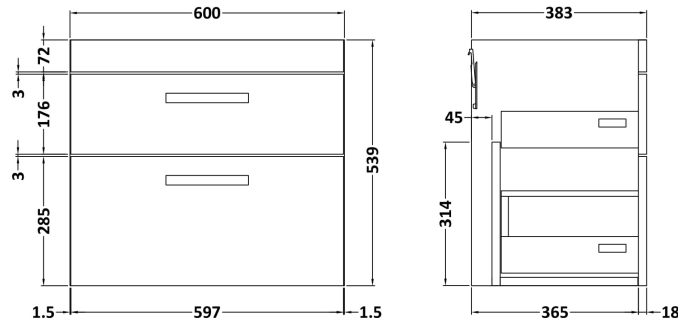

Sales Code: ATH049LSB

Description: 600 W/H 2-Drawer Unit & Lam Worktop

Packaging Details

Barcode: 5056462612690

Sales Code: MOC593

Description: 600 Wall Hung 2-Drawer Basin Unit

Product Dimensions

Height (mm):	538
Width (mm):	600
Depth (mm):	383
Nett Weight (kg):	28

Packaging Dimensions

Height (mm):	560
Width (mm):	620
Depth (mm):	405
Gross Weight (kg):	28

Packaging Data

Box Colour:	Brown Cardboard Box
Box Qty:	1
Label Size:	100 x 50
Label Colour:	White Label
Label Qty:	2

Sales Code: LSB600

Description: Laminate Worktop 605X390x22mm

Product Dimensions

Height (mm):	22
Width (mm):	605
Depth (mm):	390
Nett Weight (kg):	2

Packaging Dimensions

Height (mm):	25
Width (mm):	610
Depth (mm):	455
Gross Weight (kg):	2

Packaging Data

Box Colour:	Brown Cardboard Box
Box Qty:	1
Label Size:	100 x 50
Label Colour:	White Label
Label Qty:	1

Outer Box Dimensions (If Applicable)

Height (mm):	
Width (mm):	
Depth (mm):	
Gross Weight (kg):	
Barcode:	5056211874171