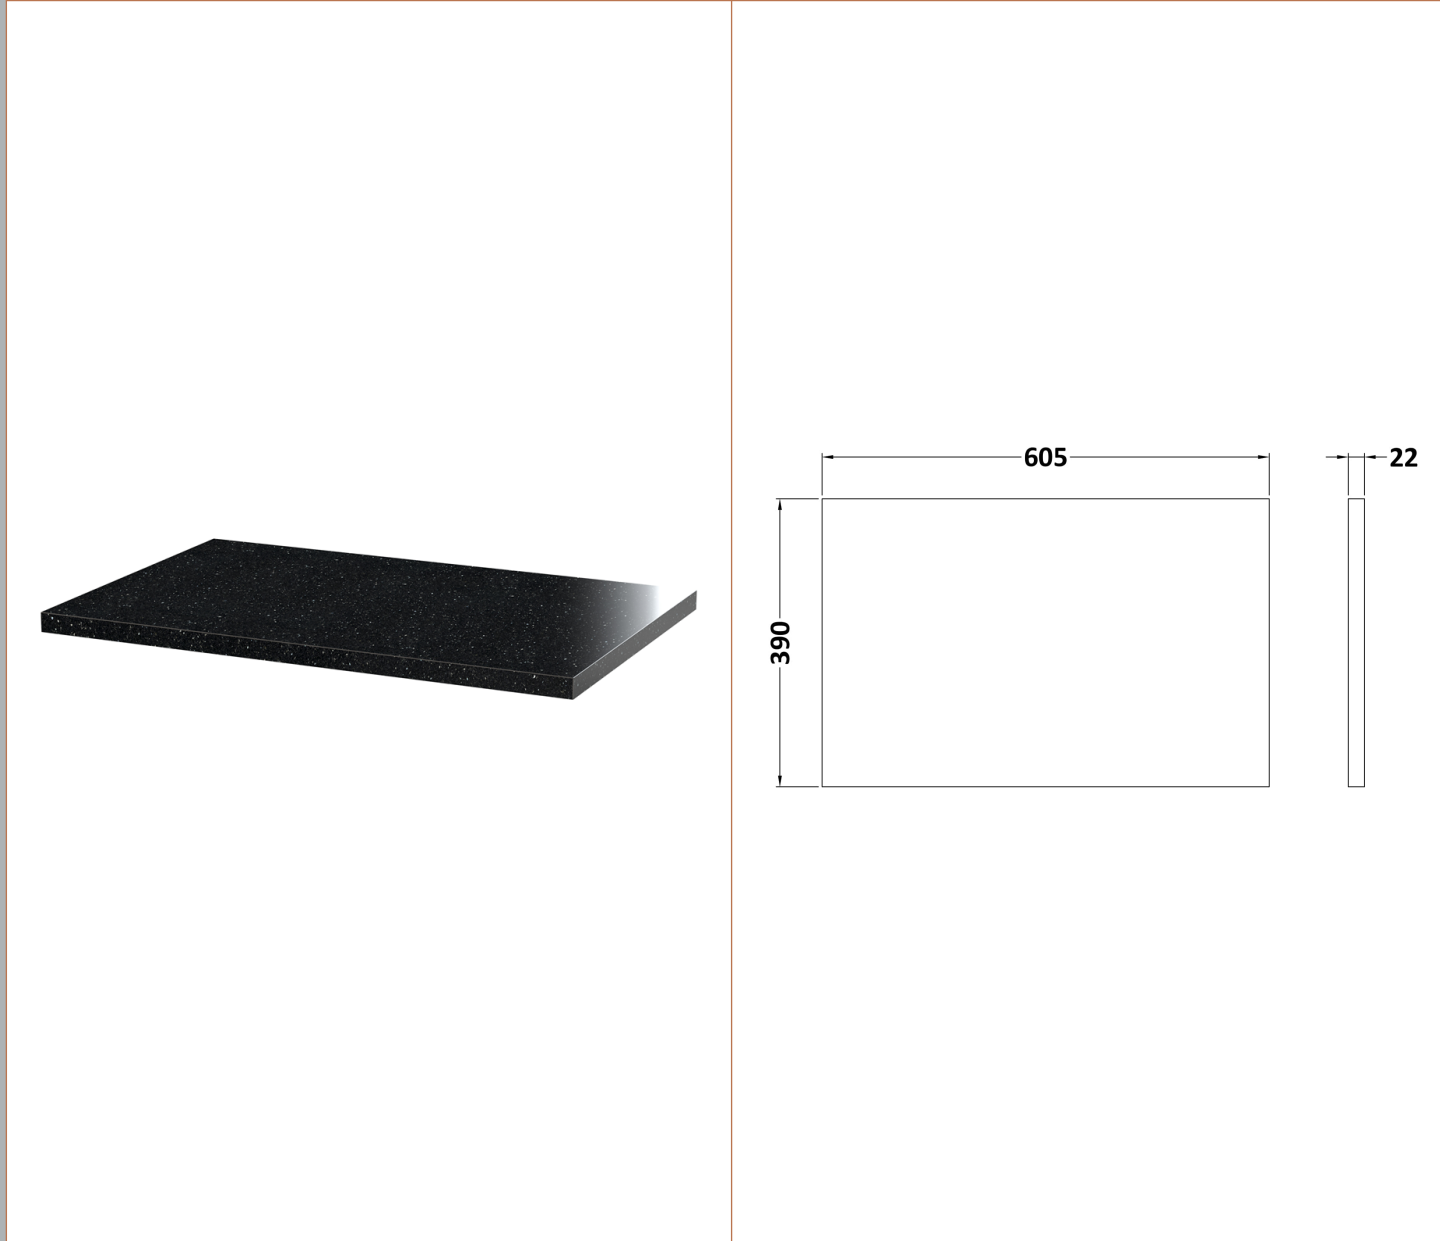

Packaging Dimensions

Height (mm):	560
Width (mm):	620
Depth (mm):	405
Gross Weight (kg):	28

Packaging Data

Box Colour:	Brown Cardboard Box
Box Qty:	1
Label Size:	100 x 50
Label Colour:	White Label
Label Qty:	2

Outer Box Dimensions (If Applicable)

Height (mm):	
Width (mm):	
Depth (mm):	
Gross Weight (kg):	
Barcode:	5055275880470

Product Details

Country of Origin:	United Kingdom
Fitting Instruction:	No
Certification:	FSC: Yes CE: N/A
Colour:	Stone Grey
Construction Method:	Cam & Wood Dowel
Construction Type:	Rigid
Cabinet Finish:	MFC Smooth Matt
Fascia Finish:	MFC Smooth Matt
Cabinet Thickness (mm):	18
Fascia Thickness (mm):	18
Drawer Included:	Yes
Drawer Type:	80mm High Metal Softclose
No of Shelves:	0
Hinge Type:	Not Applicable
Hinge Included:	Not Applicable
Adjustable Legs:	No, Not Required
Fixings Included:	Yes
Handle Style:	Contemporary
Handle Included:	Yes, Supplied
Waste Shroud:	Yes
Handle Type:	D-Shape

Sales Code: LSB600

Description: Laminate Worktop 605X390x22mm

Product Dimensions

Height (mm):	22
Width (mm):	605
Depth (mm):	390
Nett Weight (kg):	2

Packaging Dimensions

Height (mm):	25
Width (mm):	610
Depth (mm):	455
Gross Weight (kg):	2

Packaging Data

Box Colour:	Brown Cardboard Box
Box Qty:	1
Label Size:	100 x 50
Label Colour:	White Label
Label Qty:	1

Outer Box Dimensions (If Applicable)

Height (mm):	
Width (mm):	
Depth (mm):	
Gross Weight (kg):	
Barcode:	5056211874171