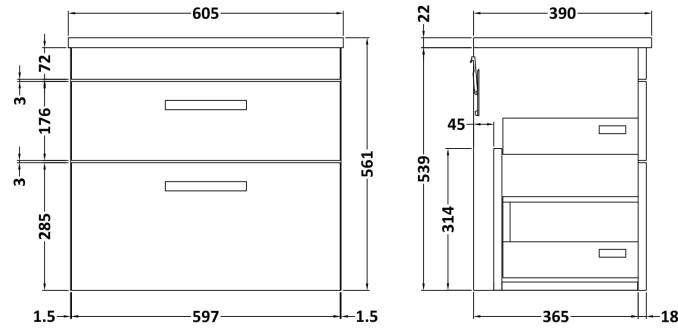

Sales Code: ATH049LSB

Description: 600 W/H 2-Drawer Unit & Lam Worktop

Packaging Details

Barcode: 5056462612690

Sales Code: MOC593

Description: 600 Wall Hung 2-Drawer Basin Unit

Product Dimensions

Height (mm):	538
Width (mm):	600
Depth (mm):	383
Nett Weight (kg):	28

Packaging Dimensions

Height (mm):	560
Width (mm):	620
Depth (mm):	405
Gross Weight (kg):	28

Packaging Data

Box Colour:	Brown Cardboard Box
Box Qty:	1
Label Size:	100 x 50
Label Colour:	White Label
Label Qty:	2

Outer Box Dimensions (If Applicable)

Height (mm):	
Width (mm):	
Depth (mm):	
Gross Weight (kg):	
Barcode:	5055275880470

Product Details

Country of Origin:	United Kingdom
Fitting Instruction:	No
Certification:	FSC: Yes CE: N/A
Colour:	Stone Grey
Construction Method:	Cam & Wood Dowel
Construction Type:	Rigid
Cabinet Finish:	MFC Smooth Matt
Fascia Finish:	MFC Smooth Matt
Cabinet Thickness (mm):	18
Fascia Thickness (mm):	18
Drawer Included:	Yes
Drawer Type:	80mm High Metal Softclose
No of Shelves:	0
Hinge Type:	Not Applicable
Hinge Included:	Not Applicable
Adjustable Legs:	No, Not Required
Fixings Included:	Yes
Handle Style:	Contemporary
Handle Included:	Yes, Supplied
Waste Shroud:	Yes
Handle Type:	D-Shape

Sales Code: LSB600

Description: Laminate Worktop 605X390x22mm

Product Dimensions

Height (mm):	22
Width (mm):	605
Depth (mm):	390
Nett Weight (kg):	2

Packaging Dimensions

Height (mm):	25
Width (mm):	610
Depth (mm):	455
Gross Weight (kg):	2