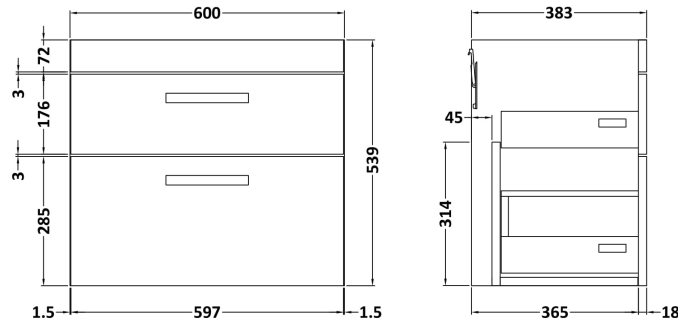

Sales Code: ATH049LSW

Description: 600 W/H 2-Drawer Unit & Lam Worktop

Packaging Details

Barcode: 5056462612218

Sales Code: MOC593

Description: 600 Wall Hung 2-Drawer Basin Unit

Product Dimensions

Height (mm):	538
Width (mm):	600
Depth (mm):	383
Nett Weight (kg):	28

Packaging Dimensions

Height (mm):	560
Width (mm):	620
Depth (mm):	405
Gross Weight (kg):	28

Packaging Data

Box Colour:	Brown Cardboard Box
Box Qty:	1
Label Size:	100 x 50
Label Colour:	White Label
Label Qty:	2

Sales Code: LSW600

Description: Laminate Worktop 605X390x22mm

Product Dimensions

Height (mm):	22
Width (mm):	605
Depth (mm):	390
Nett Weight (kg):	2

Packaging Dimensions

Height (mm):	25
Width (mm):	610
Depth (mm):	455
Gross Weight (kg):	2

Packaging Data

Box Colour:	Brown Cardboard Box
Box Qty:	1
Label Size:	100 x 50
Label Colour:	White Label
Label Qty:	1

Outer Box Dimensions (If Applicable)

Height (mm):	
Width (mm):	
Depth (mm):	
Gross Weight (kg):	
Barcode:	5056211874188