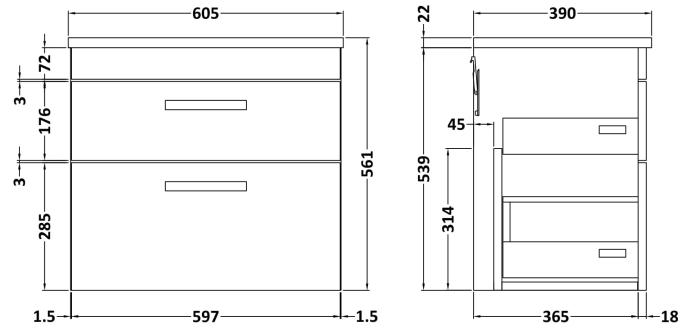

Sales Code: ATH049LSW

Description: 600 W/H 2-Drawer Unit & Lam Worktop

Packaging Details

Barcode: 5056462612218

Sales Code: MOC593

Description: 600 Wall Hung 2-Drawer Basin Unit

Product Dimensions

Height (mm):	538
Width (mm):	600
Depth (mm):	383
Nett Weight (kg):	28

Packaging Dimensions

Height (mm):	560
Width (mm):	620
Depth (mm):	405
Gross Weight (kg):	28

Packaging Data

Box Colour:	Brown Cardboard Box
Box Qty:	1
Label Size:	100 x 50
Label Colour:	White Label
Label Qty:	2

Sales Code: LSW600

Description: Laminate Worktop 605X390x22mm

Product Dimensions

Height (mm):	22
Width (mm):	605
Depth (mm):	390
Nett Weight (kg):	2

Packaging Dimensions

Height (mm):	25
Width (mm):	610
Depth (mm):	455
Gross Weight (kg):	2

Packaging Data

Box Colour:	Brown Cardboard Box
Box Qty:	1
Label Size:	100 x 50
Label Colour:	White Label
Label Qty:	1

Outer Box Dimensions (If Applicable)

Height (mm):	
Width (mm):	
Depth (mm):	
Gross Weight (kg):	
Barcode:	5056211874188