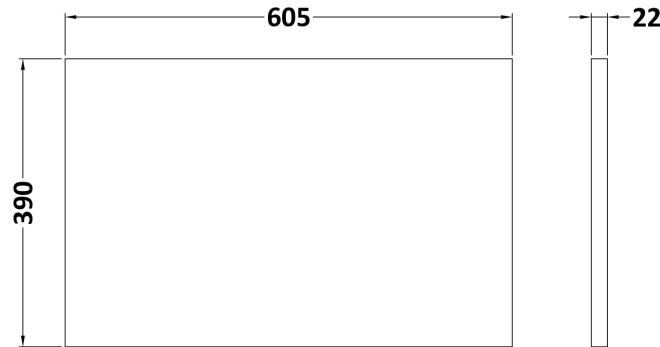

Packaging Dimensions

Height (mm):	560
Width (mm):	620
Depth (mm):	405
Gross Weight (kg):	28

Packaging Data

Box Colour:	Brown Cardboard Box
Box Qty:	1
Label Size:	100 x 50
Label Colour:	White Label
Label Qty:	2

Outer Box Dimensions (If Applicable)

Height (mm):	
Width (mm):	
Depth (mm):	
Gross Weight (kg):	
Barcode:	5055275880470

Product Details

Country of Origin:	United Kingdom
Fitting Instruction:	No
Certification:	FSC: Yes CE: N/A
Colour:	Stone Grey
Construction Method:	Cam & Wood Dowel
Construction Type:	Rigid
Cabinet Finish:	MFC Smooth Matt
Fascia Finish:	MFC Smooth Matt
Cabinet Thickness (mm):	18
Fascia Thickness (mm):	18
Drawer Included:	Yes
Drawer Type:	80mm High Metal Softclose
No of Shelves:	0
Hinge Type:	Not Applicable
Hinge Included:	Not Applicable
Adjustable Legs:	No, Not Required
Fixings Included:	Yes
Handle Style:	Contemporary
Handle Included:	Yes, Supplied
Waste Shroud:	Yes
Handle Type:	D-Shape

Sales Code: LSW600

Description: Laminate Worktop 605X390x22mm

Product Dimensions

Height (mm):	22
Width (mm):	605
Depth (mm):	390
Nett Weight (kg):	2

Packaging Dimensions

Height (mm):	25
Width (mm):	610
Depth (mm):	455
Gross Weight (kg):	2

Packaging Data

Box Colour:	Brown Cardboard Box
Box Qty:	1
Label Size:	100 x 50
Label Colour:	White Label
Label Qty:	1

Outer Box Dimensions (If Applicable)

Height (mm):	
Width (mm):	
Depth (mm):	
Gross Weight (kg):	
Barcode:	5056211874188