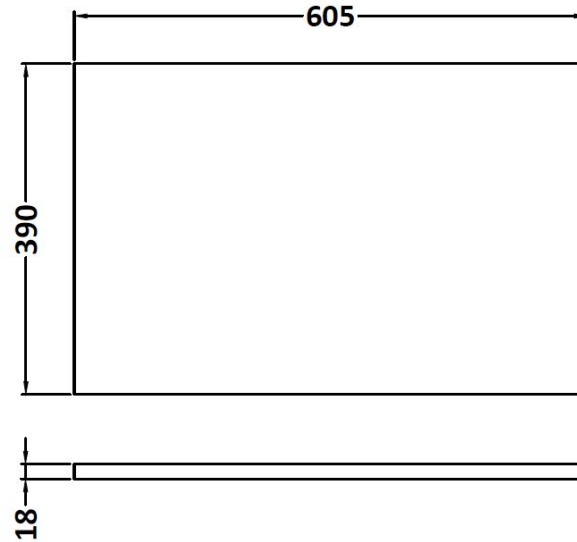

### Product Dimensions

Height (mm):	538
Width (mm):	600
Depth (mm):	383
Nett Weight (kg):	28

### Packaging Dimensions

Height (mm):	560
Width (mm):	620
Depth (mm):	405
Gross Weight (kg):	28

### Outer Box Dimensions (If Applicable)

Height (mm):	
Width (mm):	
Depth (mm):	
Gross Weight (kg):	
Barcode:	5055275880470

### Product Dimensions

Height (mm):	18
Width (mm):	605
Depth (mm):	390
Nett Weight (kg):	2.4