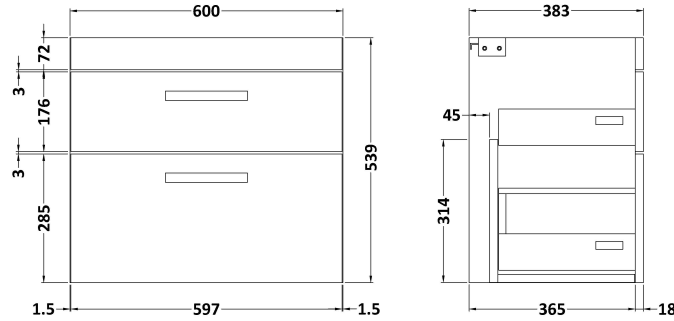

### Product Dimensions

Height (mm):	538
Width (mm):	600
Depth (mm):	383
Nett Weight (kg):	28

### Packaging Dimensions

Height (mm):	560
Width (mm):	620
Depth (mm):	405
Gross Weight (kg):	28

### Product Dimensions

Height (mm):	18
Width (mm):	605
Depth (mm):	390
Nett Weight (kg):	2.4

### Packaging Dimensions

Height (mm):	25
Width (mm):	625
Depth (mm):	410
Gross Weight (kg):	2.5