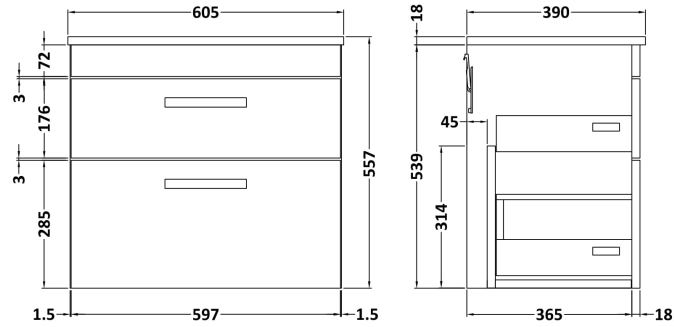

Sales Code: ATH049W

Description: 600 Wh 2-Drawer Vanity & Worktop

Packaging Details

Barcode: 5056211801726