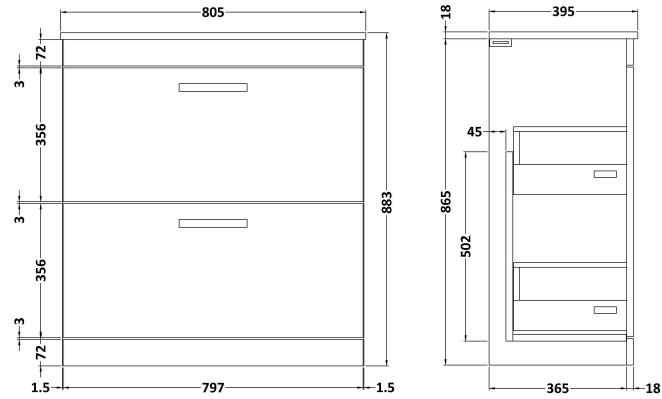

Sales Code: ATH050B

Description: 800 Fs 2-Drawer Vanity & Basin 2

Packaging Details

Barcode: 5056211800415

Sales Code: MOC105

Description: 800 Floor Standing 2-Drawer Basin Unit

Product Dimensions

Height (mm):	865
Width (mm):	800
Depth (mm):	383
Nett Weight (kg):	31.5

Packaging Dimensions

Height (mm):	885
Width (mm):	820
Depth (mm):	405
Gross Weight (kg):	32

Packaging Data

Box Colour:	Brown Cardboard Box
Box Qty:	1
Label Size:	100 x 50
Label Colour:	White Label
Label Qty:	2

Outer Box Dimensions (If Applicable)

Height (mm):	
Width (mm):	
Depth (mm):	
Gross Weight (kg):	
Barcode:	5055275828526

Product Details

Country of Origin:	United Kingdom
Fitting Instruction:	No
CE & UKCA:	N/A
FSC Certified Materials:	Yes
Colour:	Driftwood
Construction Method:	Cam & Wood Dowel
Construction Type:	Rigid
Cabinet Finish:	MFC Textured Woodgrain
Fascia Finish:	MFC Textured Woodgrain
Cabinet Thickness (mm):	18
Fascia Thickness (mm):	18
Drawer Included:	Yes
Drawer Type:	80mm High Metal S/C Inc Galler
No of Shelves:	0
Hinge Type:	Not Applicable
Hinge Included:	Not Applicable
Adjustable Legs:	No, Not Required
Fixings Included:	Yes
Handle Style:	Contemporary
Waste Shroud:	Yes
Handle Included:	Yes, Supplied
Handle Type:	D-Shape

Sales Code: NVM005

Description: Minimalist Basin 800mm

Product Dimensions

Height (mm):	170
Width (mm):	800
Depth (mm):	390
Nett Weight (kg):	16.9

Packaging Dimensions

Height (mm):	400
Width (mm):	820
Depth (mm):	200
Gross Weight (kg):	16.9