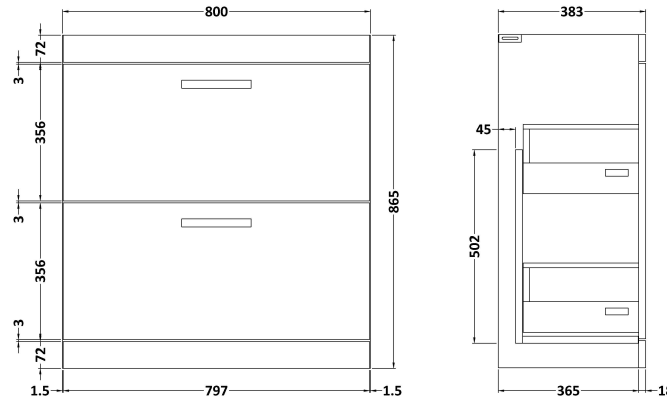

Sales Code: ATH050B

Description: 800 Fs 2-Drawer Vanity & Basin 2

Packaging Details

Barcode: 5056211800415

Sales Code: MOC105

Description: 800 Floor Standing 2-Drawer Basin Unit

Product Dimensions

Height (mm):	865
Width (mm):	800
Depth (mm):	383
Nett Weight (kg):	31.5

Packaging Dimensions

Height (mm):	885
Width (mm):	820
Depth (mm):	405
Gross Weight (kg):	32

Packaging Data

Box Colour:	Brown Cardboard Box
Box Qty:	1
Label Size:	100 x 50
Label Colour:	White Label
Label Qty:	2

Outer Box Dimensions (If Applicable)

Height (mm):	
Width (mm):	
Depth (mm):	
Gross Weight (kg):	
Barcode:	5055275828526

Product Details

Country of Origin:	United Kingdom
Fitting Instruction:	No
CE & UKCA:	N/A
FSC Certified Materials:	Yes
Colour:	Driftwood
Construction Method:	Cam & Wood Dowel
Construction Type:	Rigid
Cabinet Finish:	MFC Textured Woodgrain
Fascia Finish:	MFC Textured Woodgrain
Cabinet Thickness (mm):	18
Fascia Thickness (mm):	18
Drawer Included:	Yes
Drawer Type:	80mm High Metal S/C Inc Galler
No of Shelves:	0
Hinge Type:	Not Applicable
Hinge Included:	Not Applicable
Adjustable Legs:	No, Not Required
Fixings Included:	Yes
Handle Style:	Contemporary
Waste Shroud:	Yes
Handle Included:	Yes, Supplied
Handle Type:	D-Shape

Sales Code: NVM005

Description: Minimalist Basin 800mm

Product Dimensions

Height (mm):	170
Width (mm):	800
Depth (mm):	390
Nett Weight (kg):	16.9

Packaging Dimensions

Height (mm):	400
Width (mm):	820
Depth (mm):	200
Gross Weight (kg):	16.9