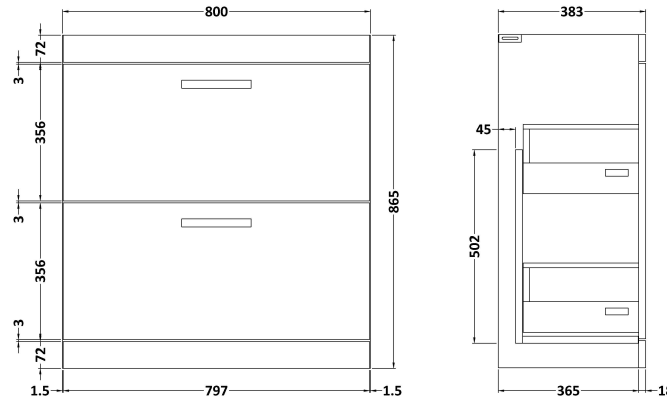

Sales Code: ATH050D

Description: 800 Fs 2-Drawer Vanity & Basin 3

Packaging Details

Barcode: 5056211864110

Sales Code: MOC105

Description: 800 Floor Standing 2-Drawer Basin Unit

Product Dimensions

Height (mm):	865
Width (mm):	800
Depth (mm):	383
Nett Weight (kg):	31.5

Packaging Dimensions

Height (mm):	885
Width (mm):	820
Depth (mm):	405
Gross Weight (kg):	32

Packaging Data

Box Colour:	Brown Cardboard Box
Box Qty:	1
Label Size:	100 x 50
Label Colour:	White Label
Label Qty:	2

Sales Code: NVM035

Description: 800 Thin Edged Basin 1Th

Product Dimensions

Height (mm):	170
Width (mm):	810
Depth (mm):	395
Nett Weight (kg):	14.5

Packaging Dimensions

Height (mm):	190
Width (mm):	830
Depth (mm):	415
Gross Weight (kg):	15

Packaging Data

Box Colour:	Brown Cardboard Box
Box Qty:	1
Label Size:	100 x 50
Label Colour:	White Label
Label Qty:	2

Outer Box Dimensions (If Applicable)

Height (mm):	
Width (mm):	
Depth (mm):	
Gross Weight (kg):	
Barcode:	5056211853435