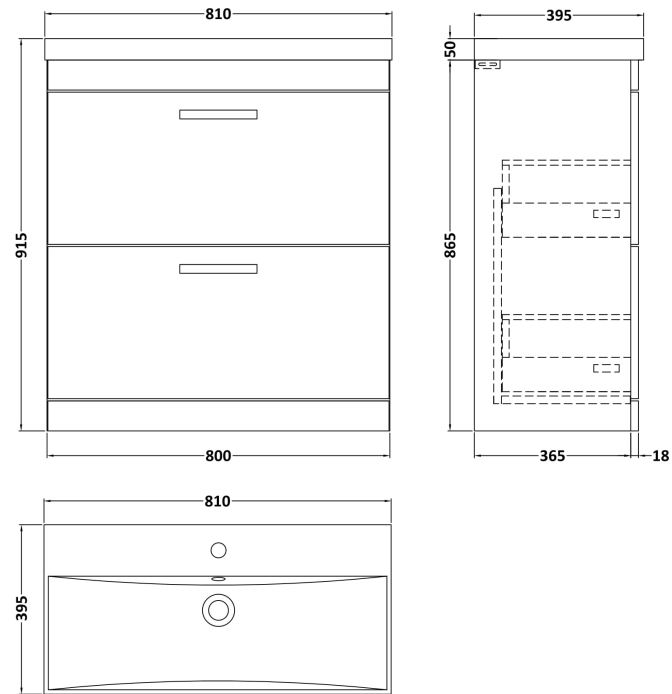

Sales Code: ATH050D

Description: 800 Fs 2-Drawer Vanity & Basin 3

Packaging Details

Barcode: 5056211864110

Sales Code: MOC105

Description: 800 Floor Standing 2-Drawer Basin Unit

Product Dimensions

Height (mm):	865
Width (mm):	800
Depth (mm):	383
Nett Weight (kg):	31.5

Packaging Dimensions

Height (mm):	885
Width (mm):	820
Depth (mm):	405
Gross Weight (kg):	32

Packaging Data

Box Colour:	Brown Cardboard Box
Box Qty:	1
Label Size:	100 x 50
Label Colour:	White Label
Label Qty:	2

Outer Box Dimensions (If Applicable)

Height (mm):	
Width (mm):	
Depth (mm):	
Gross Weight (kg):	
Barcode:	5055275828526

Product Details

Country of Origin:	United Kingdom
Fitting Instruction:	No
CE & UKCA:	N/A
FSC Certified Materials:	Yes
Colour:	Driftwood
Construction Method:	Cam & Wood Dowel
Construction Type:	Rigid
Cabinet Finish:	MFC Textured Woodgrain
Fascia Finish:	MFC Textured Woodgrain
Cabinet Thickness (mm):	18
Fascia Thickness (mm):	18
Drawer Included:	Yes
Drawer Type:	80mm High Metal S/C Inc Galler
No of Shelves:	0
Hinge Type:	Not Applicable
Hinge Included:	Not Applicable
Adjustable Legs:	No, Not Required
Fixings Included:	Yes
Handle Style:	Contemporary
Waste Shroud:	Yes
Handle Included:	Yes, Supplied
Handle Type:	D-Shape

Sales Code: NVM035

Description: 800 Thin Edged Basin 1Th

Product Dimensions

Height (mm):	170
Width (mm):	810
Depth (mm):	395
Nett Weight (kg):	14.5

Packaging Dimensions

Height (mm):	190
Width (mm):	830
Depth (mm):	415
Gross Weight (kg):	15