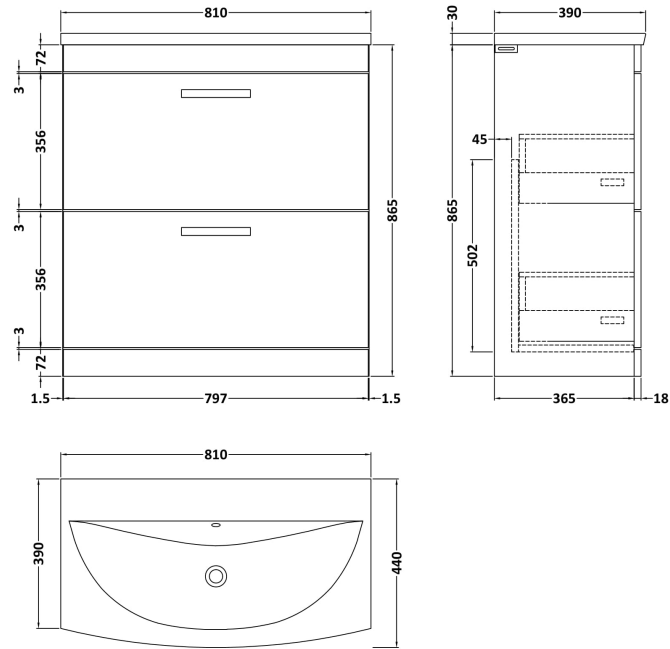

### Packaging Details

Barcode: 5056462622316

**Sales Code:** MOC105

**Description:** 800 Floor Standing 2-Drawer Basin Unit

**Product Dimensions**

Height (mm):	865
Width (mm):	800
Depth (mm):	383
Nett Weight (kg):	31.5

**Packaging Dimensions**

Height (mm):	885
Width (mm):	820
Depth (mm):	405
Gross Weight (kg):	32

**Packaging Data**

Box Colour:	Brown Cardboard Box
Box Qty:	1
Label Size:	100 x 50
Label Colour:	White Label
Label Qty:	2

### Product Dimensions

Height (mm):	160
Width (mm):	810
Depth (mm):	440
Nett Weight (kg):	15

### Packaging Dimensions

Height (mm):	190
Width (mm):	830
Depth (mm):	415
Gross Weight (kg):	15.5