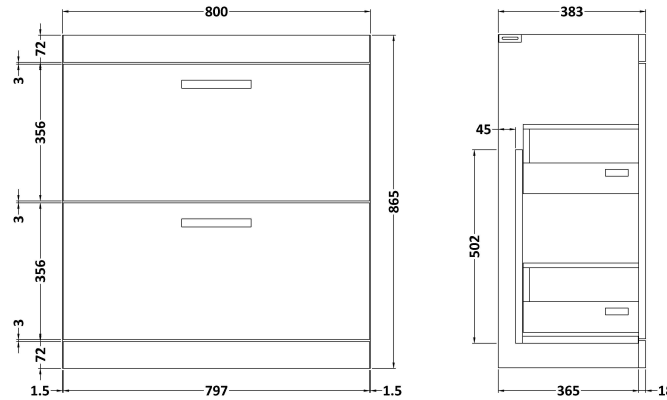

### Packaging Details

Barcode: 5056462622316

**Sales Code:** MOC105

**Description:** 800 Floor Standing 2-Drawer Basin Unit

**Product Dimensions**

Height (mm):	865
Width (mm):	800
Depth (mm):	383
Nett Weight (kg):	31.5

**Packaging Dimensions**

Height (mm):	885
Width (mm):	820
Depth (mm):	405
Gross Weight (kg):	32

**Packaging Data**

Box Colour:	Brown Cardboard Box
Box Qty:	1
Label Size:	100 x 50
Label Colour:	White Label
Label Qty:	2

### Product Dimensions

Height (mm):	160
Width (mm):	810
Depth (mm):	440
Nett Weight (kg):	15

### Packaging Dimensions

Height (mm):	190
Width (mm):	830
Depth (mm):	415
Gross Weight (kg):	15.5