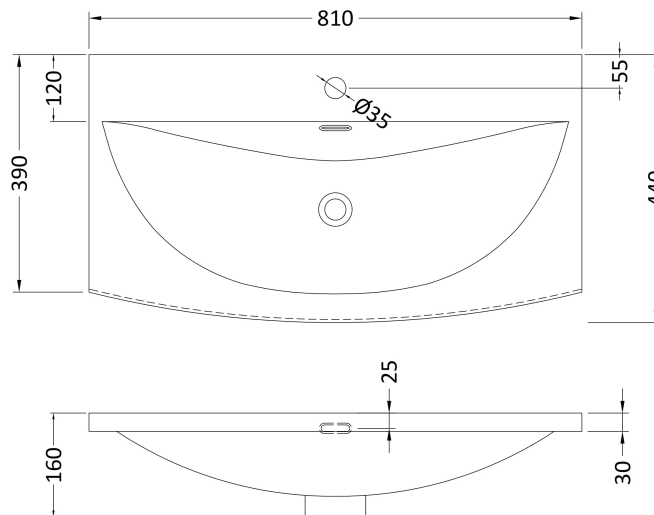

**Packaging Dimensions**

Height (mm):	885
Width (mm):	820
Depth (mm):	405
Gross Weight (kg):	32

**Packaging Data**

Box Colour:	Brown Cardboard Box
Box Qty:	1
Label Size:	100 x 50
Label Colour:	White Label
Label Qty:	2

**Outer Box Dimensions (If Applicable)**

Height (mm):	
Width (mm):	
Depth (mm):	
Gross Weight (kg):	
Barcode:	5055275828526

**Product Details**

Country of Origin:	United Kingdom
Fitting Instruction:	No
CE & UKCA:	N/A
FSC Certified Materials:	Yes
Colour:	Driftwood
Construction Method:	Cam & Wood Dowel
Construction Type:	Rigid
Cabinet Finish:	MFC Textured Woodgrain
Fascia Finish:	MFC Textured Woodgrain
Cabinet Thickness (mm):	18
Fascia Thickness (mm):	18
Drawer Included:	Yes
Drawer Type:	80mm High Metal S/C Inc Galler
No of Shelves:	0
Hinge Type:	Not Applicable
Hinge Included:	Not Applicable
Adjustable Legs:	No, Not Required
Fixings Included:	Yes
Handle Style:	Contemporary
Waste Shroud:	Yes
Handle Included:	Yes, Supplied
Handle Type:	D-Shape

### Product Dimensions

Height (mm):	160
Width (mm):	810
Depth (mm):	440
Nett Weight (kg):	15

### Packaging Dimensions

Height (mm):	190
Width (mm):	830
Depth (mm):	415
Gross Weight (kg):	15.5