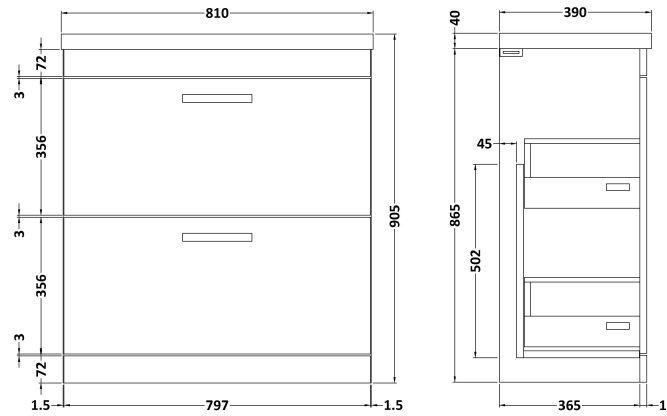

Sales Code: ATH052A

Description: 800 Fs 2-Drawer Vanity & Basin 1

Packaging Details

Barcode: 5055275899717

Sales Code: MOC605

Description: 800 Floor Standing 2-Drawer Basin Unit

Product Dimensions

Height (mm):	865
Width (mm):	800
Depth (mm):	383
Nett Weight (kg):	31.5

Packaging Dimensions

Height (mm):	885
Width (mm):	820
Depth (mm):	405
Gross Weight (kg):	32

Packaging Data

Box Colour:	Brown Cardboard Box
Box Qty:	1
Label Size:	100 x 50
Label Colour:	White Label
Label Qty:	2

Sales Code: NVM015

Description: 800 Mid Edged Basin 1 Th

Product Dimensions

Height (mm):	180
Width (mm):	810
Depth (mm):	390
Nett Weight (kg):	15

Packaging Dimensions

Height (mm):	210
Width (mm):	410
Depth (mm):	830
Gross Weight (kg):	15

Packaging Data

Box Colour:	Brown Cardboard Box
Box Qty:	1
Label Size:	100 x 50
Label Colour:	White Label
Label Qty:	2

Outer Box Dimensions (If Applicable)

Height (mm):	
Width (mm):	
Depth (mm):	
Gross Weight (kg):	
Barcode:	5055369043422