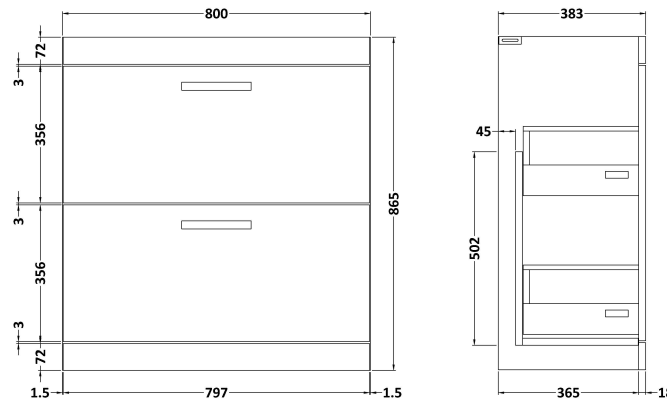

Sales Code: ATH052A

Description: 800 Fs 2-Drawer Vanity & Basin 1

Packaging Details

Barcode: 5055275899717

Sales Code: MOC605

Description: 800 Floor Standing 2-Drawer Basin Unit

Product Dimensions

Height (mm):	865
Width (mm):	800
Depth (mm):	383
Nett Weight (kg):	31.5

Packaging Dimensions

Height (mm):	885
Width (mm):	820
Depth (mm):	405
Gross Weight (kg):	32

Packaging Data

Box Colour:	Brown Cardboard Box
Box Qty:	1
Label Size:	100 x 50
Label Colour:	White Label
Label Qty:	2

Sales Code: NVM015

Description: 800 Mid Edged Basin 1 Th

Product Dimensions

Height (mm):	180
Width (mm):	810
Depth (mm):	390
Nett Weight (kg):	15

Packaging Dimensions

Height (mm):	210
Width (mm):	410
Depth (mm):	830
Gross Weight (kg):	15

Packaging Data

Box Colour:	Brown Cardboard Box
Box Qty:	1
Label Size:	100 x 50
Label Colour:	White Label
Label Qty:	2

Outer Box Dimensions (If Applicable)

Height (mm):	
Width (mm):	
Depth (mm):	
Gross Weight (kg):	
Barcode:	5055369043422