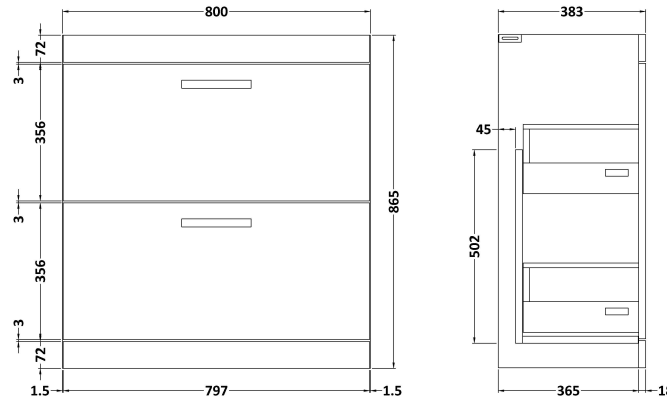

Sales Code: ATH054A

Description: 800 Fs 2-Drawer Vanity & Basin 1

Packaging Details

Barcode: 5055275899731

Sales Code: MOD605

Description: 800 Floor Standing 2-Drawer Basin Unit

Product Dimensions

Height (mm):	865
Width (mm):	800
Depth (mm):	383
Nett Weight (kg):	34.6

Packaging Dimensions

Height (mm):	885
Width (mm):	820
Depth (mm):	405
Gross Weight (kg):	36.8

Packaging Data

Box Colour:	Brown Cardboard Box
Box Qty:	1
Label Size:	100 x 50
Label Colour:	White Label
Label Qty:	2

Sales Code: NVM015

Description: 800 Mid Edged Basin 1 Th

Product Dimensions

Height (mm):	180
Width (mm):	810
Depth (mm):	390
Nett Weight (kg):	15

Packaging Dimensions

Height (mm):	210
Width (mm):	410
Depth (mm):	830
Gross Weight (kg):	15

Packaging Data

Box Colour:	Brown Cardboard Box
Box Qty:	1
Label Size:	100 x 50
Label Colour:	White Label
Label Qty:	2

Outer Box Dimensions (If Applicable)

Height (mm):	
Width (mm):	
Depth (mm):	
Gross Weight (kg):	
Barcode:	5055369043422