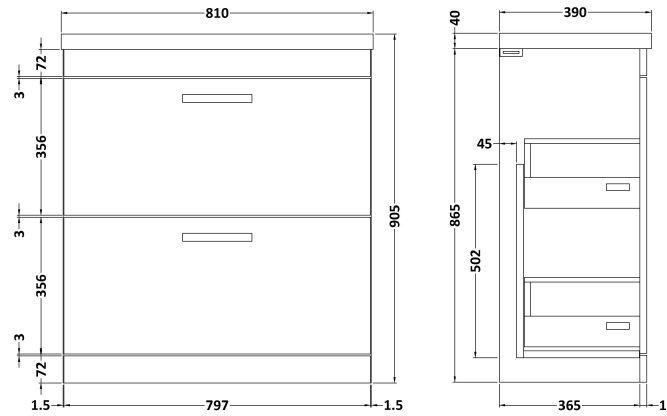

Sales Code: ATH054A

Description: 800 Fs 2-Drawer Vanity & Basin 1

Packaging Details

Barcode: 5055275899731

Sales Code: MOD605

Description: 800 Floor Standing 2-Drawer Basin Unit

Product Dimensions

Height (mm):	865
Width (mm):	800
Depth (mm):	383
Nett Weight (kg):	34.6

Packaging Dimensions

Height (mm):	885
Width (mm):	820
Depth (mm):	405
Gross Weight (kg):	36.8

Packaging Data

Box Colour:	Brown Cardboard Box
Box Qty:	1
Label Size:	100 x 50
Label Colour:	White Label
Label Qty:	2

Sales Code: NVM015

Description: 800 Mid Edged Basin 1 Th

Product Dimensions

Height (mm):	180
Width (mm):	810
Depth (mm):	390
Nett Weight (kg):	15

Packaging Dimensions

Height (mm):	210
Width (mm):	410
Depth (mm):	830
Gross Weight (kg):	15

Packaging Data

Box Colour:	Brown Cardboard Box
Box Qty:	1
Label Size:	100 x 50
Label Colour:	White Label
Label Qty:	2

Outer Box Dimensions (If Applicable)

Height (mm):	
Width (mm):	
Depth (mm):	
Gross Weight (kg):	
Barcode:	5055369043422