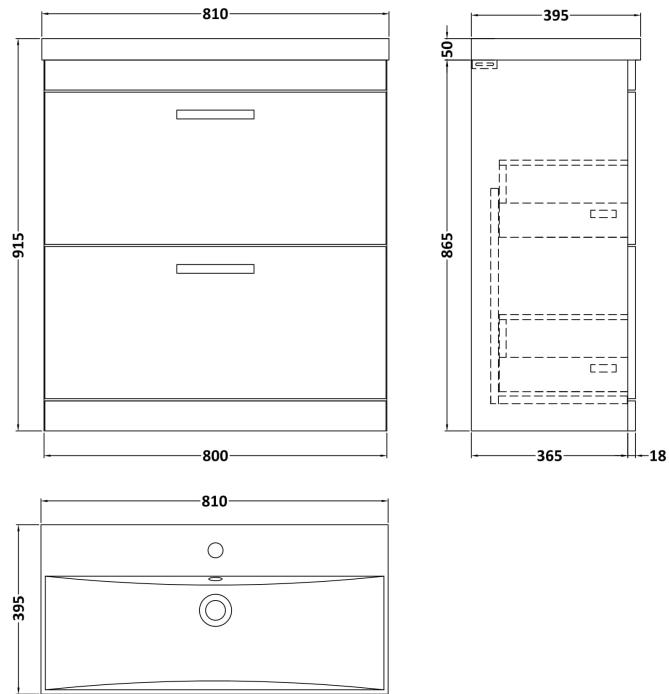

Sales Code: ATH054D

Description: 800 Fs 2-Drawer Vanity & Basin 3

Packaging Details

Barcode: 5056211864134

Sales Code: MOD605

Description: 800 Floor Standing 2-Drawer Basin Unit

Product Dimensions

Height (mm):	865
Width (mm):	800
Depth (mm):	383
Nett Weight (kg):	34.6

Packaging Dimensions

Height (mm):	885
Width (mm):	820
Depth (mm):	405
Gross Weight (kg):	36.8

Packaging Data

Box Colour:	Brown Cardboard Box
Box Qty:	1
Label Size:	100 x 50
Label Colour:	White Label
Label Qty:	2

Outer Box Dimensions (If Applicable)

Height (mm):	
Width (mm):	
Depth (mm):	
Gross Weight (kg):	
Barcode:	5055275825662

Product Details

Country of Origin:	United Kingdom
Fitting Instruction:	No
CE & UKCA:	N/A
FSC Certified Materials:	Yes
Colour:	Black Woodgrain
Construction Method:	Cam & Wood Dowel
Construction Type:	Rigid
Cabinet Finish:	MFC Textured Woodgrain
Fascia Finish:	MFC Textured Woodgrain
Cabinet Thickness (mm):	18
Fascia Thickness (mm):	18
Drawer Included:	Yes
Drawer Type:	80mm High Metal S/C Inc Galler
No of Shelves:	0
Hinge Type:	Not Applicable
Hinge Included:	Not Applicable
Adjustable Legs:	No, Not Required
Fixings Included:	Yes
Handle Style:	Contemporary
Waste Shroud:	Yes
Handle Included:	Yes, Supplied
Handle Type:	D-Shape

Sales Code: NVM035

Description: 800 Thin Edged Basin 1Th

Product Dimensions

Height (mm):	170
Width (mm):	810
Depth (mm):	395
Nett Weight (kg):	14.5

Packaging Dimensions

Height (mm):	190
Width (mm):	830
Depth (mm):	415
Gross Weight (kg):	15