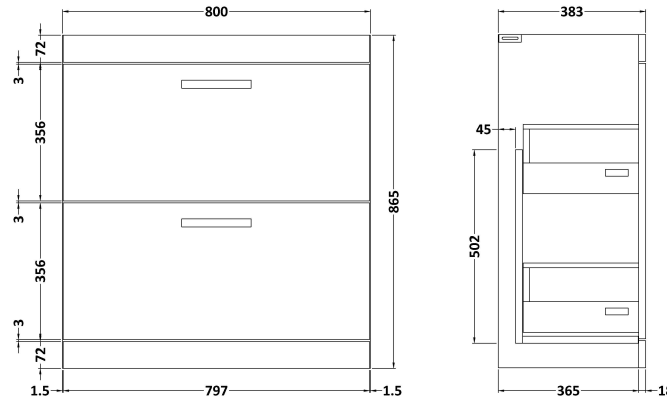

Sales Code: ATH054D

Description: 800 Fs 2-Drawer Vanity & Basin 3

Packaging Details

Barcode: 5056211864134

Sales Code: MOD605

Description: 800 Floor Standing 2-Drawer Basin Unit

Product Dimensions

Height (mm):	865
Width (mm):	800
Depth (mm):	383
Nett Weight (kg):	34.6

Packaging Dimensions

Height (mm):	885
Width (mm):	820
Depth (mm):	405
Gross Weight (kg):	36.8

Packaging Data

Box Colour:	Brown Cardboard Box
Box Qty:	1
Label Size:	100 x 50
Label Colour:	White Label
Label Qty:	2

Sales Code: NVM035

Description: 800 Thin Edged Basin 1Th

Product Dimensions

Height (mm):	170
Width (mm):	810
Depth (mm):	395
Nett Weight (kg):	14.5

Packaging Dimensions

Height (mm):	190
Width (mm):	830
Depth (mm):	415
Gross Weight (kg):	15

Packaging Data

Box Colour:	Brown Cardboard Box
Box Qty:	1
Label Size:	100 x 50
Label Colour:	White Label
Label Qty:	2

Outer Box Dimensions (If Applicable)

Height (mm):	
Width (mm):	
Depth (mm):	
Gross Weight (kg):	
Barcode:	5056211853435