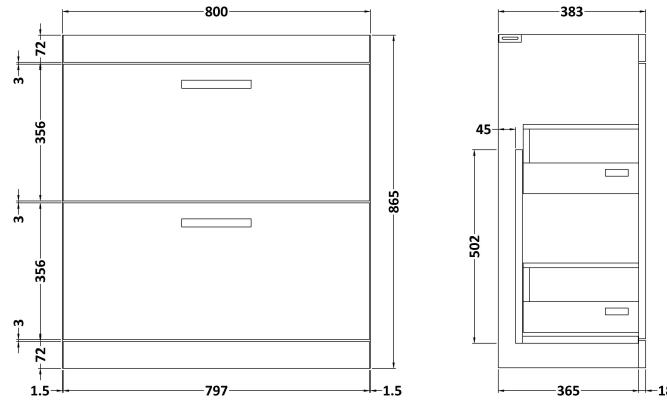

Sales Code: ATH054W

Description: 800 Fs 2-Drawer Vanity & Worktop

Packaging Details

Barcode: 5056211801764

Sales Code: MOD605

Description: 800 Floor Standing 2-Drawer Basin Unit

Product Dimensions

Height (mm):	865
Width (mm):	800
Depth (mm):	383
Nett Weight (kg):	34.6

Packaging Dimensions

Height (mm):	885
Width (mm):	820
Depth (mm):	405
Gross Weight (kg):	36.8

Packaging Data

Box Colour:	Brown Cardboard Box
Box Qty:	1
Label Size:	100 x 50
Label Colour:	White Label
Label Qty:	2

Sales Code: MWD670

Description: 800 Worktop (805X390x18mm)

Product Dimensions

Height (mm):	18
Width (mm):	805
Depth (mm):	390
Nett Weight (kg):	3.5

Packaging Dimensions

Height (mm):	25
Width (mm):	825
Depth (mm):	410
Gross Weight (kg):	3.5

Packaging Data

Box Colour:	Brown Cardboard Box
Box Qty:	1
Label Size:	50 x 100
Label Colour:	White Label
Label Qty:	2

Outer Box Dimensions (If Applicable)

Height (mm):	
Width (mm):	
Depth (mm):	
Gross Weight (kg):	
Barcode:	5055275893630