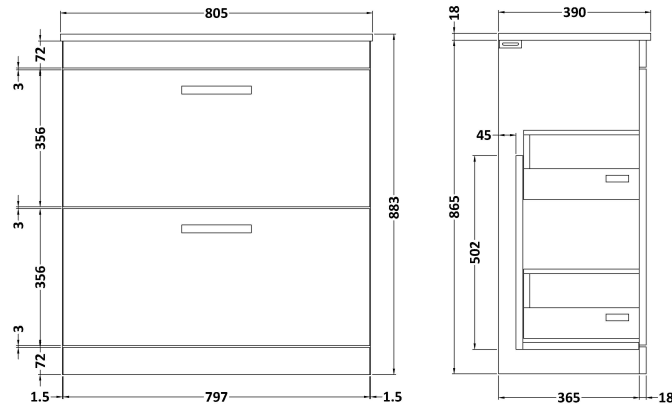

Sales Code: ATH054W

Description: 800 Fs 2-Drawer Vanity & Worktop

Packaging Details

Barcode: 5056211801764

Sales Code: MOD605

Description: 800 Floor Standing 2-Drawer Basin Unit

Product Dimensions

Height (mm):	865
Width (mm):	800
Depth (mm):	383
Nett Weight (kg):	34.6

Packaging Dimensions

Height (mm):	885
Width (mm):	820
Depth (mm):	405
Gross Weight (kg):	36.8

Packaging Data

Box Colour:	Brown Cardboard Box
Box Qty:	1
Label Size:	100 x 50
Label Colour:	White Label
Label Qty:	2

Sales Code: MWD670

Description: 800 Worktop (805X390x18mm)

Product Dimensions

Height (mm):	18
Width (mm):	805
Depth (mm):	390
Nett Weight (kg):	3.5

Packaging Dimensions

Height (mm):	25
Width (mm):	825
Depth (mm):	410
Gross Weight (kg):	3.5

Packaging Data

Box Colour:	Brown Cardboard Box
Box Qty:	1
Label Size:	50 x 100
Label Colour:	White Label
Label Qty:	2

Outer Box Dimensions (If Applicable)

Height (mm):	
Width (mm):	
Depth (mm):	
Gross Weight (kg):	
Barcode:	5055275893630