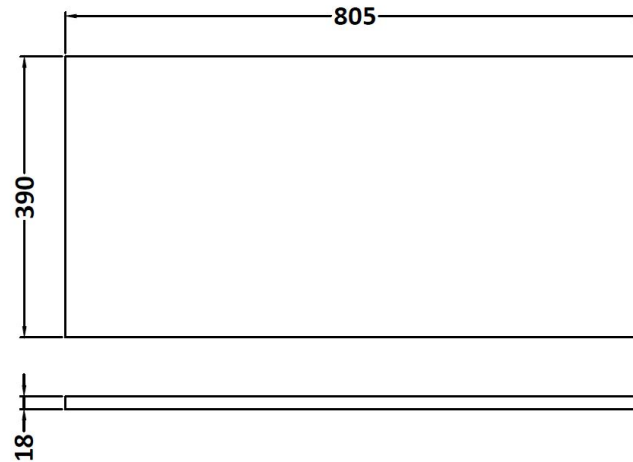

Packaging Dimensions

Height (mm):	885
Width (mm):	820
Depth (mm):	405
Gross Weight (kg):	36.8

Packaging Data

Box Colour:	Brown Cardboard Box
Box Qty:	1
Label Size:	100 x 50
Label Colour:	White Label
Label Qty:	2

Outer Box Dimensions (If Applicable)

Height (mm):	
Width (mm):	
Depth (mm):	
Gross Weight (kg):	
Barcode:	5055275825662

Product Details

Country of Origin:	United Kingdom
Fitting Instruction:	No
CE & UKCA:	N/A
FSC Certified Materials:	Yes
Colour:	Black Woodgrain
Construction Method:	Cam & Wood Dowel
Construction Type:	Rigid
Cabinet Finish:	MFC Textured Woodgrain
Fascia Finish:	MFC Textured Woodgrain
Cabinet Thickness (mm):	18
Fascia Thickness (mm):	18
Drawer Included:	Yes
Drawer Type:	80mm High Metal S/C Inc Galler
No of Shelves:	0
Hinge Type:	Not Applicable
Hinge Included:	Not Applicable
Adjustable Legs:	No, Not Required
Fixings Included:	Yes
Handle Style:	Contemporary
Waste Shroud:	Yes
Handle Included:	Yes, Supplied
Handle Type:	D-Shape

Sales Code: MWD670

Description: 800 Worktop (805X390x18mm)

Product Dimensions

Height (mm):	18
Width (mm):	805
Depth (mm):	390
Nett Weight (kg):	3.5

Packaging Dimensions

Height (mm):	25
Width (mm):	825
Depth (mm):	410
Gross Weight (kg):	3.5

Packaging Data

Box Colour:	Brown Cardboard Box
Box Qty:	1
Label Size:	50 x 100
Label Colour:	White Label
Label Qty:	2

Outer Box Dimensions (If Applicable)

Height (mm):	
Width (mm):	
Depth (mm):	
Gross Weight (kg):	
Barcode:	5055275893630