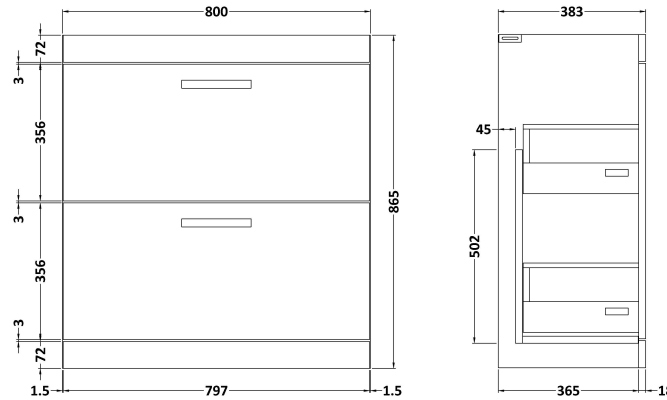

### Product Dimensions

Height (mm):	865
Width (mm):	800
Depth (mm):	383
Nett Weight (kg):	31.5

### Packaging Dimensions

Height (mm):	405
Width (mm):	820
Depth (mm):	885
Gross Weight (kg):	32

### Product Dimensions

Height (mm):	160
Width (mm):	810
Depth (mm):	440
Nett Weight (kg):	15

### Packaging Dimensions

Height (mm):	190
Width (mm):	830
Depth (mm):	415
Gross Weight (kg):	15.5