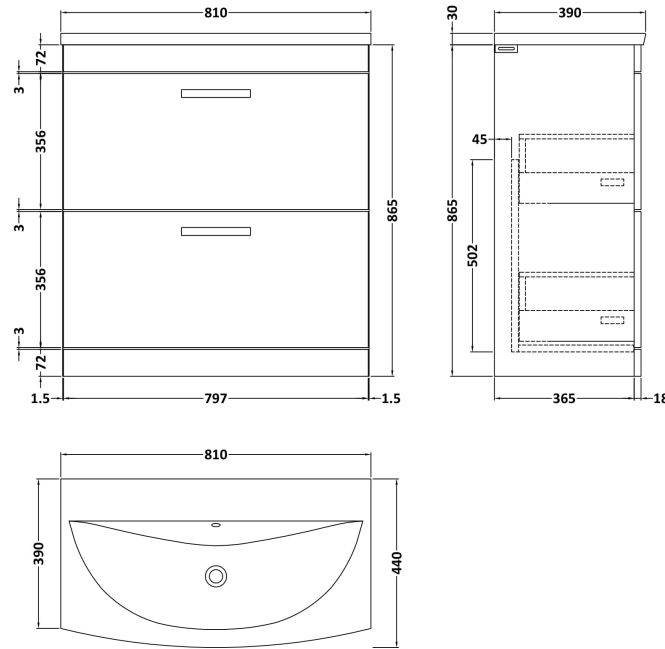

Sales Code: ATH055G

Description: 800 Fs 2-Drawer Vanity & Basin 4

Packaging Details

Barcode: 5056462622354