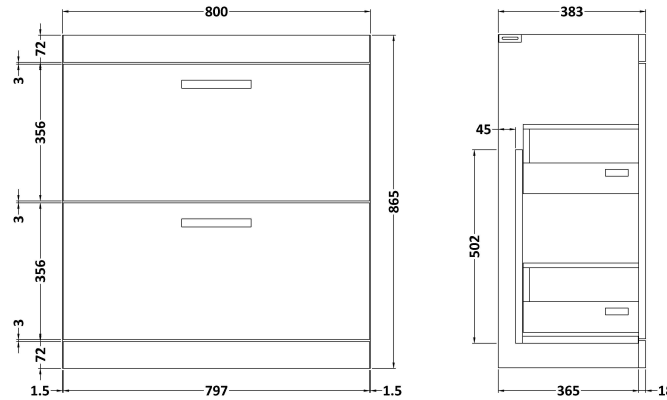

### Product Dimensions

Height (mm):	865
Width (mm):	800
Depth (mm):	383
Nett Weight (kg):	38

### Packaging Dimensions

Height (mm):	885
Width (mm):	820
Depth (mm):	405
Gross Weight (kg):	38

### Product Dimensions

Height (mm):	180
Width (mm):	810
Depth (mm):	390
Nett Weight (kg):	15

### Packaging Dimensions

Height (mm):	210
Width (mm):	410
Depth (mm):	830
Gross Weight (kg):	15