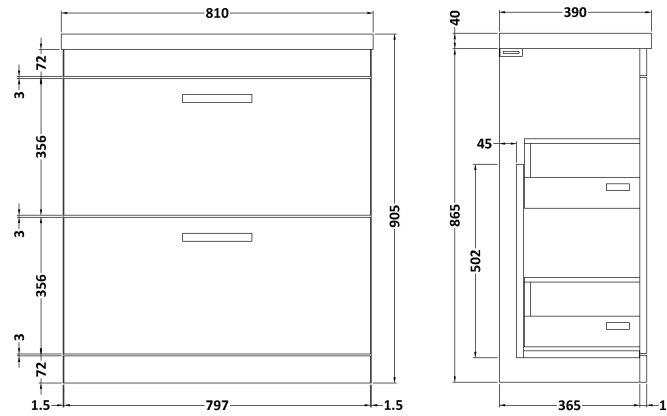

Sales Code: ATH056A

Description: 800 Fs 2-Drawer Vanity & Basin 1

Packaging Details

Barcode: 5055275899755