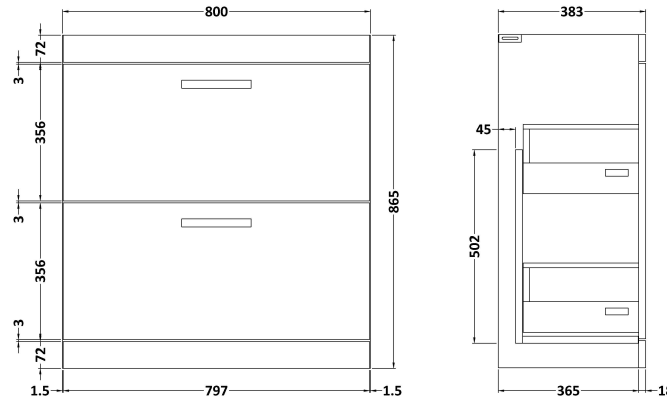

### Product Dimensions

Height (mm):	865
Width (mm):	800
Depth (mm):	383
Nett Weight (kg):	38

### Packaging Dimensions

Height (mm):	885
Width (mm):	820
Depth (mm):	405
Gross Weight (kg):	38

### Product Dimensions

Height (mm):	170
Width (mm):	800
Depth (mm):	390
Nett Weight (kg):	16.9

### Packaging Dimensions

Height (mm):	400
Width (mm):	820
Depth (mm):	200
Gross Weight (kg):	16.9