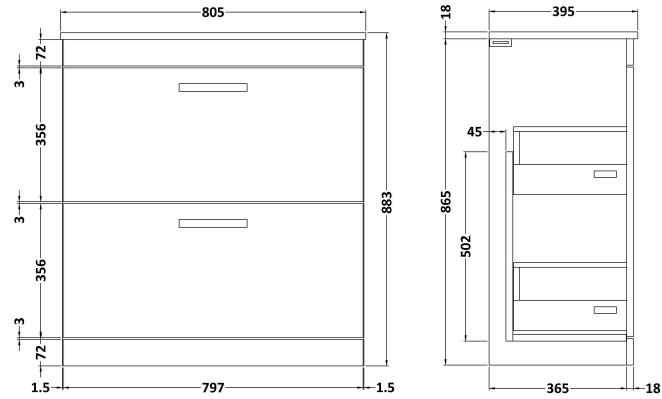

Sales Code: ATH056B

Description: 800 Fs 2-Drawer Vanity & Basin 2

Packaging Details

Barcode: 5056211800477