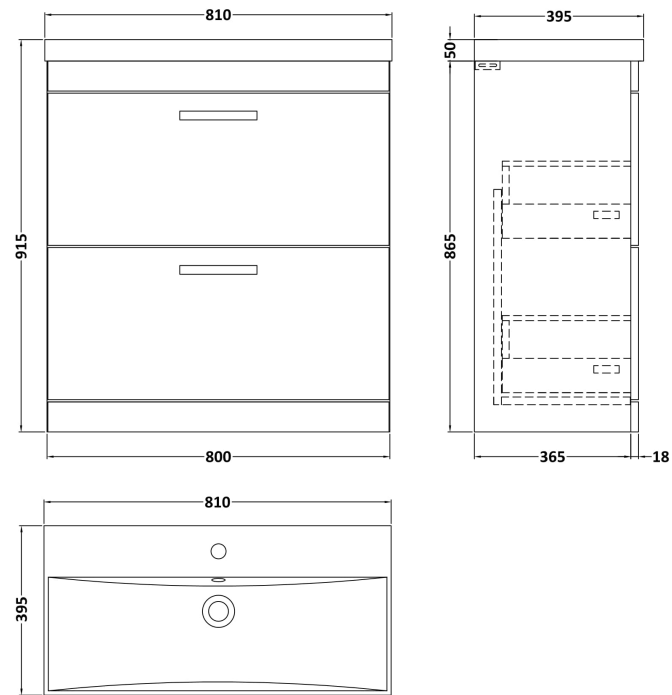

Sales Code: ATH056D

Description: 800 Fs 2-Drawer Vanity & Basin 3

Packaging Details

Barcode: 5056211864158

Sales Code: MOC505

Description: 800 Floor Standing 2-Drawer Basin Unit

Product Dimensions

Height (mm):	865
Width (mm):	800
Depth (mm):	383
Nett Weight (kg):	38

Packaging Dimensions

Height (mm):	885
Width (mm):	820
Depth (mm):	405
Gross Weight (kg):	38

Packaging Data

Box Colour:	Brown Cardboard Box
Box Qty:	1
Label Size:	100 x 50
Label Colour:	White Label
Label Qty:	2

Outer Box Dimensions (If Applicable)

Height (mm):	
Width (mm):	
Depth (mm):	
Gross Weight (kg):	
Barcode:	5055275880487

Product Details

Country of Origin:	United Kingdom
Fitting Instruction:	No
CE & UKCA:	N/A
FSC Certified Materials:	Yes
Colour:	Stone Grey
Construction Method:	Cam & Wood Dowel
Construction Type:	Rigid
Cabinet Finish:	MFC Smooth Matt
Fascia Finish:	MFC Smooth Matt
Cabinet Thickness (mm):	18
Fascia Thickness (mm):	18
Drawer Included:	Yes
Drawer Type:	80mm High Metal S/C Inc Galler
No of Shelves:	0
Hinge Type:	Not Applicable
Hinge Included:	Not Applicable
Adjustable Legs:	No, Not Required
Fixings Included:	Yes
Handle Style:	Contemporary
Waste Shroud:	Yes
Handle Included:	Yes, Supplied
Handle Type:	D-Shape

Sales Code: NVM035

Description: 800 Thin Edged Basin 1Th

Product Dimensions

Height (mm):	170
Width (mm):	810
Depth (mm):	395
Nett Weight (kg):	14.5

Packaging Dimensions

Height (mm):	190
Width (mm):	830
Depth (mm):	415
Gross Weight (kg):	15