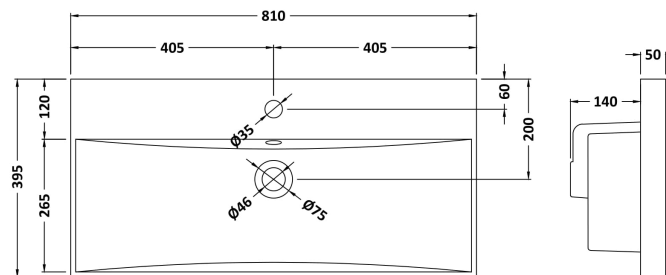

Packaging Dimensions

Height (mm):	885
Width (mm):	820
Depth (mm):	405
Gross Weight (kg):	38

Packaging Data

Box Colour:	Brown Cardboard Box
Box Qty:	1
Label Size:	100 x 50
Label Colour:	White Label
Label Qty:	2

Outer Box Dimensions (If Applicable)

Height (mm):	
Width (mm):	
Depth (mm):	
Gross Weight (kg):	
Barcode:	5055275880487

Product Details

Country of Origin:	United Kingdom
Fitting Instruction:	No
CE & UKCA:	N/A
FSC Certified Materials:	Yes
Colour:	Stone Grey
Construction Method:	Cam & Wood Dowel
Construction Type:	Rigid
Cabinet Finish:	MFC Smooth Matt
Fascia Finish:	MFC Smooth Matt
Cabinet Thickness (mm):	18
Fascia Thickness (mm):	18
Drawer Included:	Yes
Drawer Type:	80mm High Metal S/C Inc Galler
No of Shelves:	0
Hinge Type:	Not Applicable
Hinge Included:	Not Applicable
Adjustable Legs:	No, Not Required
Fixings Included:	Yes
Handle Style:	Contemporary
Waste Shroud:	Yes
Handle Included:	Yes, Supplied
Handle Type:	D-Shape

Sales Code: NVM035

Description: 800 Thin Edged Basin 1Th

Product Dimensions

Height (mm):	170
Width (mm):	810
Depth (mm):	395
Nett Weight (kg):	14.5

Packaging Dimensions

Height (mm):	190
Width (mm):	830
Depth (mm):	415
Gross Weight (kg):	15

Packaging Data

Box Colour:	Brown Cardboard Box
Box Qty:	1
Label Size:	100 x 50
Label Colour:	White Label
Label Qty:	2

Outer Box Dimensions (If Applicable)

Height (mm):	
Width (mm):	
Depth (mm):	
Gross Weight (kg):	
Barcode:	5056211853435