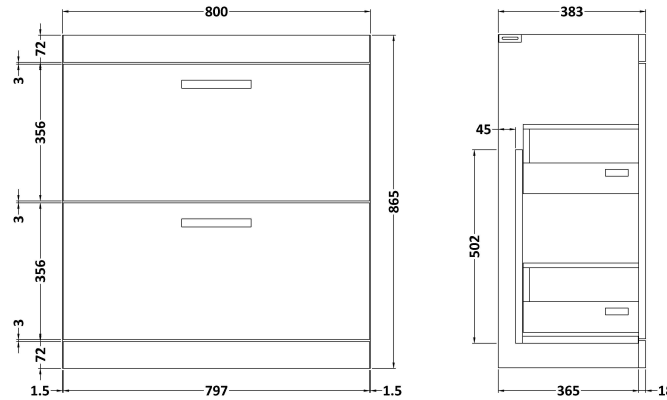

Sales Code: ATH056D

Description: 800 Fs 2-Drawer Vanity & Basin 3

Packaging Details

Barcode: 5056211864158

Sales Code: MOC505

Description: 800 Floor Standing 2-Drawer Basin Unit

Product Dimensions

Height (mm):	865
Width (mm):	800
Depth (mm):	383
Nett Weight (kg):	38

Packaging Dimensions

Height (mm):	885
Width (mm):	820
Depth (mm):	405
Gross Weight (kg):	38

Packaging Data

Box Colour:	Brown Cardboard Box
Box Qty:	1
Label Size:	100 x 50
Label Colour:	White Label
Label Qty:	2

Sales Code: NVM035

Description: 800 Thin Edged Basin 1Th

Product Dimensions

Height (mm):	170
Width (mm):	810
Depth (mm):	395
Nett Weight (kg):	14.5

Packaging Dimensions

Height (mm):	190
Width (mm):	830
Depth (mm):	415
Gross Weight (kg):	15

Packaging Data

Box Colour:	Brown Cardboard Box
Box Qty:	1
Label Size:	100 x 50
Label Colour:	White Label
Label Qty:	2

Outer Box Dimensions (If Applicable)

Height (mm):	
Width (mm):	
Depth (mm):	
Gross Weight (kg):	
Barcode:	5056211853435