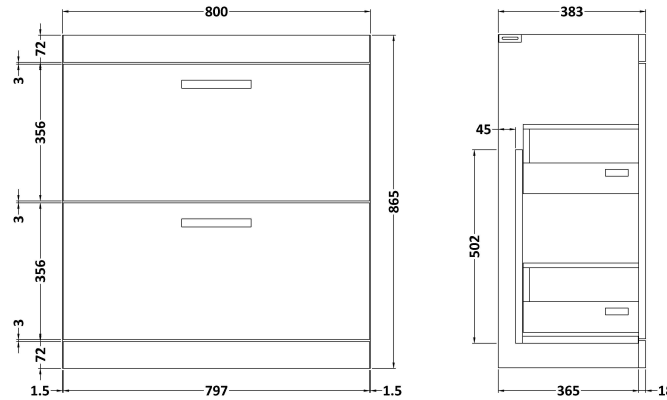

Sales Code: ATH056G

Description: 800 Fs 2-Drawer Vanity & Basin 4

Packaging Details

Barcode: 5056462622361

Sales Code: MOC505

Description: 800 Floor Standing 2-Drawer Basin Unit

Product Dimensions

Height (mm):	865
Width (mm):	800
Depth (mm):	383
Nett Weight (kg):	38

Packaging Dimensions

Height (mm):	885
Width (mm):	820
Depth (mm):	405
Gross Weight (kg):	38

Packaging Data

Box Colour:	Brown Cardboard Box
Box Qty:	1
Label Size:	100 x 50
Label Colour:	White Label
Label Qty:	2

Sales Code: NVM045

Description: 800 Curved Basin 1Th

Product Dimensions

Height (mm):	160
Width (mm):	810
Depth (mm):	440
Nett Weight (kg):	15

Packaging Dimensions

Height (mm):	190
Width (mm):	830
Depth (mm):	415
Gross Weight (kg):	15.5

Packaging Data

Box Colour:	Brown Cardboard Box
Box Qty:	1
Label Size:	100 x 50
Label Colour:	White Label
Label Qty:	2

Outer Box Dimensions (If Applicable)

Height (mm):	
Width (mm):	
Depth (mm):	
Gross Weight (kg):	
Barcode:	5056462620978