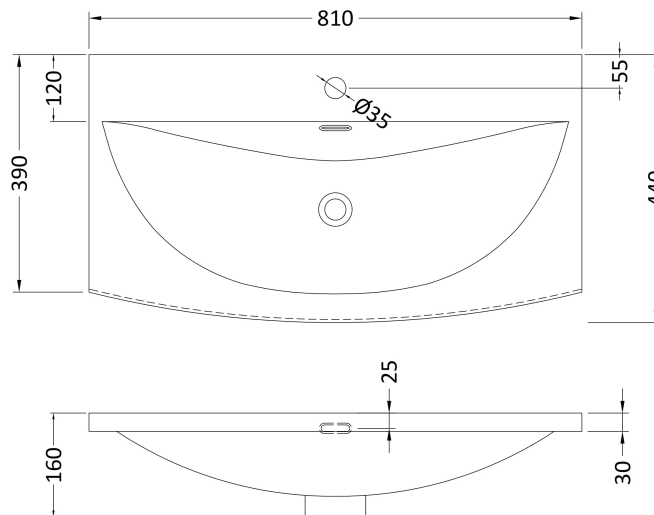

Packaging Dimensions

Height (mm):	885
Width (mm):	820
Depth (mm):	405
Gross Weight (kg):	38

Packaging Data

Box Colour:	Brown Cardboard Box
Box Qty:	1
Label Size:	100 x 50
Label Colour:	White Label
Label Qty:	2

Outer Box Dimensions (If Applicable)

Height (mm):	
Width (mm):	
Depth (mm):	
Gross Weight (kg):	
Barcode:	5055275880487

Product Details

Country of Origin:	United Kingdom
Fitting Instruction:	No
CE & UKCA:	N/A
FSC Certified Materials:	Yes
Colour:	Stone Grey
Construction Method:	Cam & Wood Dowel
Construction Type:	Rigid
Cabinet Finish:	MFC Smooth Matt
Fascia Finish:	MFC Smooth Matt
Cabinet Thickness (mm):	18
Fascia Thickness (mm):	18
Drawer Included:	Yes
Drawer Type:	80mm High Metal S/C Inc Galler
No of Shelves:	0
Hinge Type:	Not Applicable
Hinge Included:	Not Applicable
Adjustable Legs:	No, Not Required
Fixings Included:	Yes
Handle Style:	Contemporary
Waste Shroud:	Yes
Handle Included:	Yes, Supplied
Handle Type:	D-Shape

Sales Code: NVM045

Description: 800 Curved Basin 1Th

Product Dimensions

Height (mm):	160
Width (mm):	810
Depth (mm):	440
Nett Weight (kg):	15

Packaging Dimensions

Height (mm):	190
Width (mm):	830
Depth (mm):	415
Gross Weight (kg):	15.5

Packaging Data

Box Colour:	Brown Cardboard Box
Box Qty:	1
Label Size:	100 x 50
Label Colour:	White Label
Label Qty:	2

Outer Box Dimensions (If Applicable)

Height (mm):	
Width (mm):	
Depth (mm):	
Gross Weight (kg):	
Barcode:	5056462620978