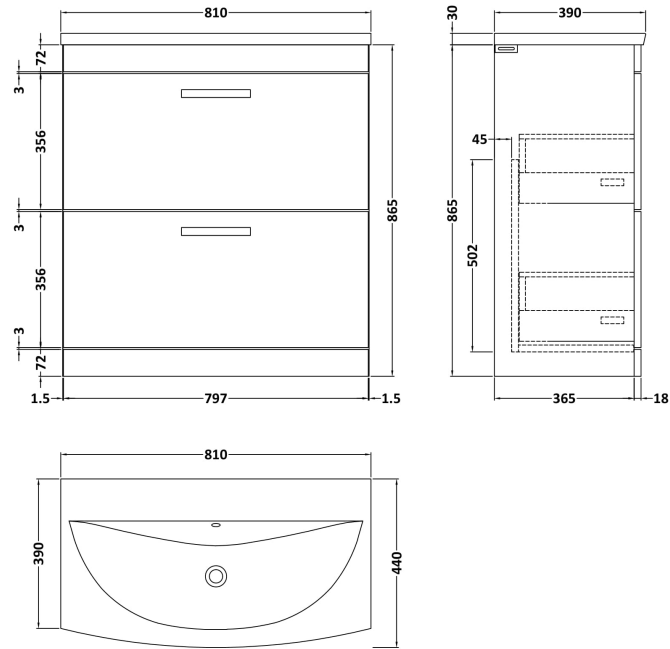

Sales Code: ATH056G

Description: 800 Fs 2-Drawer Vanity & Basin 4

Packaging Details

Barcode: 5056462622361

Sales Code: MOC505

Description: 800 Floor Standing 2-Drawer Basin Unit

Product Dimensions

Height (mm):	865
Width (mm):	800
Depth (mm):	383
Nett Weight (kg):	38

Packaging Dimensions

Height (mm):	885
Width (mm):	820
Depth (mm):	405
Gross Weight (kg):	38

Packaging Data

Box Colour:	Brown Cardboard Box
Box Qty:	1
Label Size:	100 x 50
Label Colour:	White Label
Label Qty:	2

Sales Code: NVM045

Description: 800 Curved Basin 1Th

Product Dimensions

Height (mm):	160
Width (mm):	810
Depth (mm):	440
Nett Weight (kg):	15

Packaging Dimensions

Height (mm):	190
Width (mm):	830
Depth (mm):	415
Gross Weight (kg):	15.5

Packaging Data

Box Colour:	Brown Cardboard Box
Box Qty:	1
Label Size:	100 x 50
Label Colour:	White Label
Label Qty:	2

Outer Box Dimensions (If Applicable)

Height (mm):	
Width (mm):	
Depth (mm):	
Gross Weight (kg):	
Barcode:	5056462620978