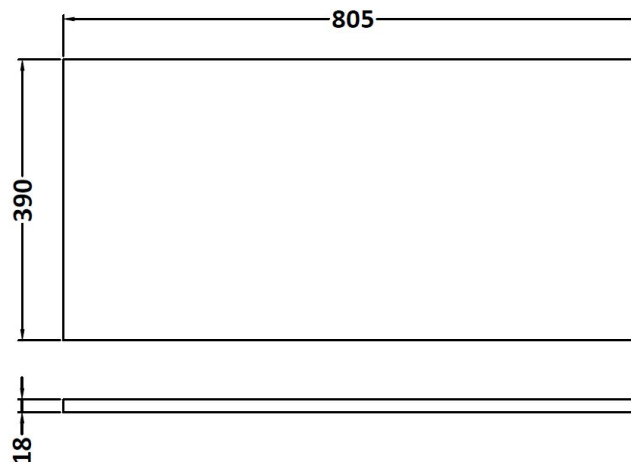

Packaging Dimensions

Height (mm):	885
Width (mm):	820
Depth (mm):	405
Gross Weight (kg):	38

Packaging Data

Box Colour:	Brown Cardboard Box
Box Qty:	1
Label Size:	100 x 50
Label Colour:	White Label
Label Qty:	2

Outer Box Dimensions (If Applicable)

Height (mm):	
Width (mm):	
Depth (mm):	
Gross Weight (kg):	
Barcode:	5055275880487

Product Details

Country of Origin:	United Kingdom
Fitting Instruction:	No
CE & UKCA:	N/A
FSC Certified Materials:	Yes
Colour:	Stone Grey
Construction Method:	Cam & Wood Dowel
Construction Type:	Rigid
Cabinet Finish:	MFC Smooth Matt
Fascia Finish:	MFC Smooth Matt
Cabinet Thickness (mm):	18
Fascia Thickness (mm):	18
Drawer Included:	Yes
Drawer Type:	80mm High Metal S/C Inc Galler
No of Shelves:	0
Hinge Type:	Not Applicable
Hinge Included:	Not Applicable
Adjustable Legs:	No, Not Required
Fixings Included:	Yes
Handle Style:	Contemporary
Waste Shroud:	Yes
Handle Included:	Yes, Supplied
Handle Type:	D-Shape

Sales Code: MWT570

Description: 800 Worktop - 805 X 390mm

Product Dimensions

Height (mm):	18
Width (mm):	805
Depth (mm):	390
Nett Weight (kg):	2.9

Packaging Dimensions

Height (mm):	25
Width (mm):	825
Depth (mm):	410
Gross Weight (kg):	3

Packaging Data

Box Colour:	Brown Cardboard Box
Box Qty:	1
Label Size:	50 x 100
Label Colour:	White Label
Label Qty:	1

Outer Box Dimensions (If Applicable)

Height (mm):	
Width (mm):	
Depth (mm):	
Gross Weight (kg):	
Barcode:	5055275897867