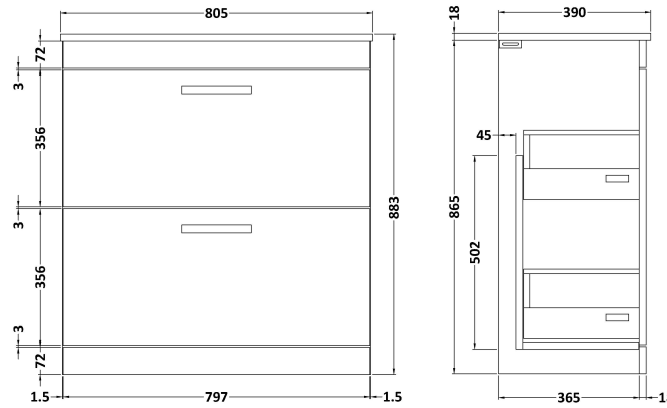

Sales Code: ATH056W

Description: 800 Fs 2-Drawer Vanity & Worktop

Packaging Details

Barcode: 5056211801788

Sales Code: MOC505

Description: 800 Floor Standing 2-Drawer Basin Unit

Product Dimensions

Height (mm):	865
Width (mm):	800
Depth (mm):	383
Nett Weight (kg):	38

Packaging Dimensions

Height (mm):	885
Width (mm):	820
Depth (mm):	405
Gross Weight (kg):	38

Packaging Data

Box Colour:	Brown Cardboard Box
Box Qty:	1
Label Size:	100 x 50
Label Colour:	White Label
Label Qty:	2

Sales Code: MWT570

Description: 800 Worktop - 805 X 390mm

Product Dimensions

Height (mm):	18
Width (mm):	805
Depth (mm):	390
Nett Weight (kg):	2.9

Packaging Dimensions

Height (mm):	25
Width (mm):	825
Depth (mm):	410
Gross Weight (kg):	3

Packaging Data

Box Colour:	Brown Cardboard Box
Box Qty:	1
Label Size:	50 x 100
Label Colour:	White Label
Label Qty:	1

Outer Box Dimensions (If Applicable)

Height (mm):	
Width (mm):	
Depth (mm):	
Gross Weight (kg):	
Barcode:	5055275897867