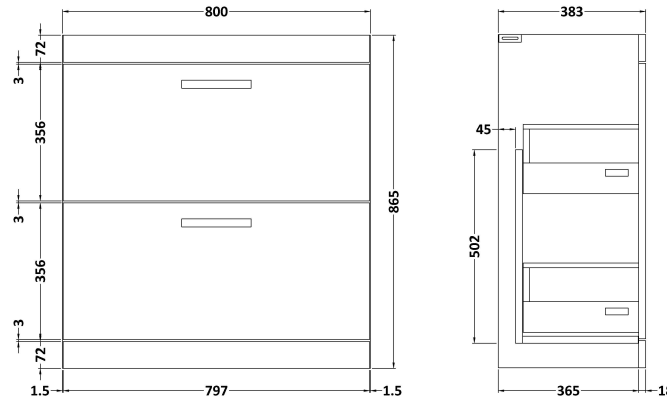

Sales Code: ATH056W

Description: 800 Fs 2-Drawer Vanity & Worktop

Packaging Details

Barcode: 5056211801788

Sales Code: MOC505

Description: 800 Floor Standing 2-Drawer Basin Unit

Product Dimensions

Height (mm):	865
Width (mm):	800
Depth (mm):	383
Nett Weight (kg):	38

Packaging Dimensions

Height (mm):	885
Width (mm):	820
Depth (mm):	405
Gross Weight (kg):	38

Packaging Data

Box Colour:	Brown Cardboard Box
Box Qty:	1
Label Size:	100 x 50
Label Colour:	White Label
Label Qty:	2

Sales Code: MWT570

Description: 800 Worktop - 805 X 390mm

Product Dimensions

Height (mm):	18
Width (mm):	805
Depth (mm):	390
Nett Weight (kg):	2.9

Packaging Dimensions

Height (mm):	25
Width (mm):	825
Depth (mm):	410
Gross Weight (kg):	3

Packaging Data

Box Colour:	Brown Cardboard Box
Box Qty:	1
Label Size:	50 x 100
Label Colour:	White Label
Label Qty:	1

Outer Box Dimensions (If Applicable)

Height (mm):	
Width (mm):	
Depth (mm):	
Gross Weight (kg):	
Barcode:	5055275897867