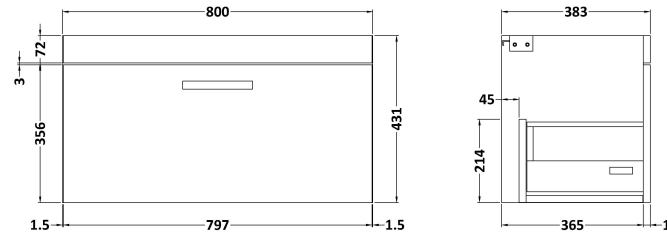

Sales Code: ATH057A

Description: 800 Wh Single Drawer Vanity & Basin 1

Packaging Details

Barcode: 5055275899762

Sales Code: MOC165

Description: 800 Wall Hung Single Drawer Basin Unit

Product Dimensions

Height (mm):	430
Width (mm):	800
Depth (mm):	383
Nett Weight (kg):	17

Packaging Dimensions

Height (mm):	450
Width (mm):	820
Depth (mm):	405
Gross Weight (kg):	17.5

Packaging Data

Box Colour:	Brown Cardboard Box
Box Qty:	1
Label Size:	100 x 50
Label Colour:	White Label
Label Qty:	2

Sales Code: NVM015

Description: 800 Mid Edged Basin 1 Th

Product Dimensions

Height (mm):	180
Width (mm):	810
Depth (mm):	390
Nett Weight (kg):	15

Packaging Dimensions

Height (mm):	210
Width (mm):	410
Depth (mm):	830
Gross Weight (kg):	15

Packaging Data

Box Colour:	Brown Cardboard Box
Box Qty:	1
Label Size:	100 x 50
Label Colour:	White Label
Label Qty:	2

Outer Box Dimensions (If Applicable)

Height (mm):	
Width (mm):	
Depth (mm):	
Gross Weight (kg):	
Barcode:	5055369043422