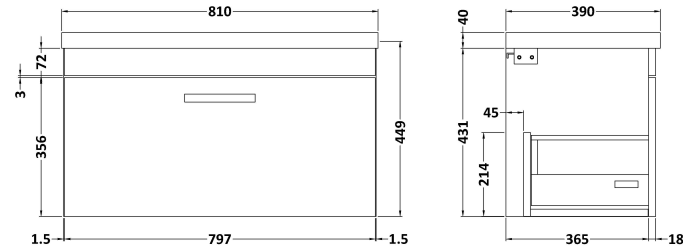

Sales Code: ATH057A

Description: 800 Wh Single Drawer Vanity & Basin 1

Packaging Details

Barcode: 5055275899762

Sales Code: MOC165

Description: 800 Wall Hung Single Drawer Basin Unit

Product Dimensions

Height (mm):	430
Width (mm):	800
Depth (mm):	383
Nett Weight (kg):	17

Packaging Dimensions

Height (mm):	450
Width (mm):	820
Depth (mm):	405
Gross Weight (kg):	17.5

Packaging Data

Box Colour:	Brown Cardboard Box
Box Qty:	1
Label Size:	100 x 50
Label Colour:	White Label
Label Qty:	2

Sales Code: NVM015

Description: 800 Mid Edged Basin 1 Th

Product Dimensions

Height (mm):	180
Width (mm):	810
Depth (mm):	390
Nett Weight (kg):	15

Packaging Dimensions

Height (mm):	210
Width (mm):	410
Depth (mm):	830
Gross Weight (kg):	15

Packaging Data

Box Colour:	Brown Cardboard Box
Box Qty:	1
Label Size:	100 x 50
Label Colour:	White Label
Label Qty:	2

Outer Box Dimensions (If Applicable)

Height (mm):	
Width (mm):	
Depth (mm):	
Gross Weight (kg):	
Barcode:	5055369043422