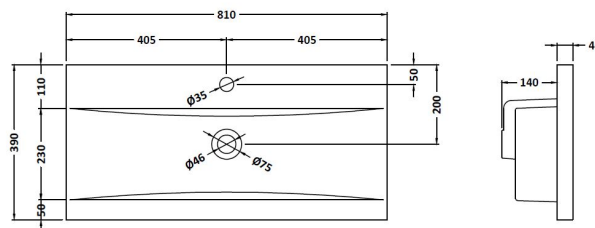

Packaging Dimensions

Height (mm):	450
Width (mm):	820
Depth (mm):	405
Gross Weight (kg):	17.5

Packaging Data

Box Colour:	Brown Cardboard Box
Box Qty:	1
Label Size:	100 x 50
Label Colour:	White Label
Label Qty:	2

Outer Box Dimensions (If Applicable)

Height (mm):	
Width (mm):	
Depth (mm):	
Gross Weight (kg):	
Barcode:	5055275828533

Product Details

Country of Origin:	United Kingdom
Fitting Instruction:	No
CE & UKCA:	N/A
FSC Certified Materials:	Yes
Colour:	Driftwood
Construction Method:	Cam & Wood Dowel
Construction Type:	Rigid
Cabinet Finish:	MFC Textured Woodgrain
Fascia Finish:	MFC Textured Woodgrain
Cabinet Thickness (mm):	18
Fascia Thickness (mm):	18
Drawer Included:	Yes
Drawer Type:	80mm High Metal Softclose
No of Shelves:	0
Hinge Type:	Not Applicable
Hinge Included:	Not Applicable
Adjustable Legs:	No, Not Required
Fixings Included:	Yes
Handle Style:	Contemporary
Waste Shroud:	Yes
Handle Included:	Yes, Supplied
Handle Type:	D-Shape

Sales Code: NVM015

Description: 800 Mid Edged Basin 1 Th

Product Dimensions

Height (mm):	180
Width (mm):	810
Depth (mm):	390
Nett Weight (kg):	15

Packaging Dimensions

Height (mm):	210
Width (mm):	410
Depth (mm):	830
Gross Weight (kg):	15

Packaging Data

Box Colour:	Brown Cardboard Box
Box Qty:	1
Label Size:	100 x 50
Label Colour:	White Label
Label Qty:	2

Outer Box Dimensions (If Applicable)

Height (mm):	
Width (mm):	
Depth (mm):	
Gross Weight (kg):	
Barcode:	5055369043422