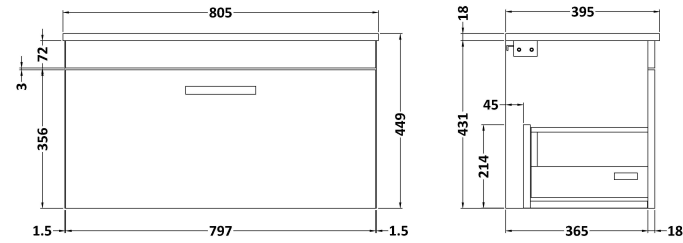

Sales Code: ATH057B

Description: 800 Wh Single Drawer Vanity & Basin 2

Packaging Details

Barcode: 5056211800484

Sales Code: MOC165

Description: 800 Wall Hung Single Drawer Basin Unit

Product Dimensions

Height (mm):	430
Width (mm):	800
Depth (mm):	383
Nett Weight (kg):	17

Packaging Dimensions

Height (mm):	450
Width (mm):	820
Depth (mm):	405
Gross Weight (kg):	17.5

Packaging Data

Box Colour:	Brown Cardboard Box
Box Qty:	1
Label Size:	100 x 50
Label Colour:	White Label
Label Qty:	2

Outer Box Dimensions (If Applicable)

Height (mm):	
Width (mm):	
Depth (mm):	
Gross Weight (kg):	
Barcode:	5055275828533

Product Details

Country of Origin:	United Kingdom
Fitting Instruction:	No
CE & UKCA:	N/A
FSC Certified Materials:	Yes
Colour:	Driftwood
Construction Method:	Cam & Wood Dowel
Construction Type:	Rigid
Cabinet Finish:	MFC Textured Woodgrain
Fascia Finish:	MFC Textured Woodgrain
Cabinet Thickness (mm):	18
Fascia Thickness (mm):	18
Drawer Included:	Yes
Drawer Type:	80mm High Metal Softclose
No of Shelves:	0
Hinge Type:	Not Applicable
Hinge Included:	Not Applicable
Adjustable Legs:	No, Not Required
Fixings Included:	Yes
Handle Style:	Contemporary
Waste Shroud:	Yes
Handle Included:	Yes, Supplied
Handle Type:	D-Shape

Sales Code: NVM005

Description: Minimalist Basin 800mm

Product Dimensions

Height (mm):	170
Width (mm):	800
Depth (mm):	390
Nett Weight (kg):	16.9

Packaging Dimensions

Height (mm):	400
Width (mm):	820
Depth (mm):	200
Gross Weight (kg):	16.9