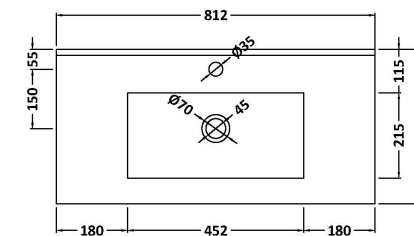

Packaging Dimensions

Height (mm):	450
Width (mm):	820
Depth (mm):	405
Gross Weight (kg):	17.5

Packaging Data

Box Colour:	Brown Cardboard Box
Box Qty:	1
Label Size:	100 x 50
Label Colour:	White Label
Label Qty:	2

Outer Box Dimensions (If Applicable)

Height (mm):	
Width (mm):	
Depth (mm):	
Gross Weight (kg):	
Barcode:	5055275828533

Product Details

Country of Origin:	United Kingdom
Fitting Instruction:	No
CE & UKCA:	N/A
FSC Certified Materials:	Yes
Colour:	Driftwood
Construction Method:	Cam & Wood Dowel
Construction Type:	Rigid
Cabinet Finish:	MFC Textured Woodgrain
Fascia Finish:	MFC Textured Woodgrain
Cabinet Thickness (mm):	18
Fascia Thickness (mm):	18
Drawer Included:	Yes
Drawer Type:	80mm High Metal Softclose
No of Shelves:	0
Hinge Type:	Not Applicable
Hinge Included:	Not Applicable
Adjustable Legs:	No, Not Required
Fixings Included:	Yes
Handle Style:	Contemporary
Waste Shroud:	Yes
Handle Included:	Yes, Supplied
Handle Type:	D-Shape

Sales Code: NVM005

Description: Minimalist Basin 800mm

Product Dimensions

Height (mm):	170
Width (mm):	800
Depth (mm):	390
Nett Weight (kg):	16.9

Packaging Dimensions

Height (mm):	400
Width (mm):	820
Depth (mm):	200
Gross Weight (kg):	16.9

Packaging Data

Box Colour:	Brown Cardboard Box - Printed
Box Qty:	1
Label Size:	100 x 50
Label Colour:	White Label
Label Qty:	2

Outer Box Dimensions (If Applicable)

Height (mm):	
Width (mm):	
Depth (mm):	
Gross Weight (kg):	
Barcode:	5055146194675