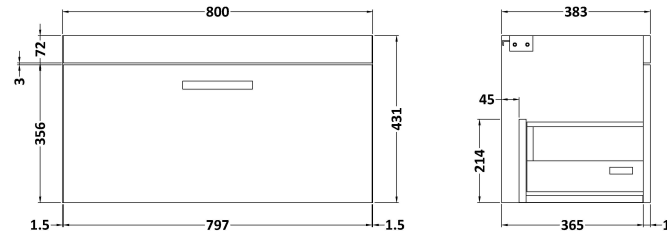

Sales Code: ATH057B

Description: 800 Wh Single Drawer Vanity & Basin 2

Packaging Details

Barcode: 5056211800484

Sales Code: MOC165

Description: 800 Wall Hung Single Drawer Basin Unit

Product Dimensions

Height (mm):	430
Width (mm):	800
Depth (mm):	383
Nett Weight (kg):	17

Packaging Dimensions

Height (mm):	450
Width (mm):	820
Depth (mm):	405
Gross Weight (kg):	17.5

Packaging Data

Box Colour:	Brown Cardboard Box
Box Qty:	1
Label Size:	100 x 50
Label Colour:	White Label
Label Qty:	2

Outer Box Dimensions (If Applicable)

Height (mm):	
Width (mm):	
Depth (mm):	
Gross Weight (kg):	
Barcode:	5055275828533

Product Details

Country of Origin:	United Kingdom
Fitting Instruction:	No
CE & UKCA:	N/A
FSC Certified Materials:	Yes
Colour:	Driftwood
Construction Method:	Cam & Wood Dowel
Construction Type:	Rigid
Cabinet Finish:	MFC Textured Woodgrain
Fascia Finish:	MFC Textured Woodgrain
Cabinet Thickness (mm):	18
Fascia Thickness (mm):	18
Drawer Included:	Yes
Drawer Type:	80mm High Metal Softclose
No of Shelves:	0
Hinge Type:	Not Applicable
Hinge Included:	Not Applicable
Adjustable Legs:	No, Not Required
Fixings Included:	Yes
Handle Style:	Contemporary
Waste Shroud:	Yes
Handle Included:	Yes, Supplied
Handle Type:	D-Shape

Sales Code: NVM005

Description: Minimalist Basin 800mm

Product Dimensions

Height (mm):	170
Width (mm):	800
Depth (mm):	390
Nett Weight (kg):	16.9

Packaging Dimensions

Height (mm):	400
Width (mm):	820
Depth (mm):	200
Gross Weight (kg):	16.9