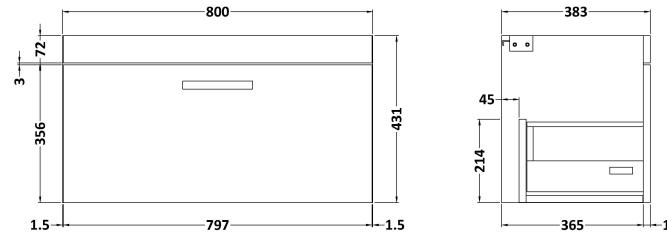

Sales Code: ATH057D

Description: 800 Wh Single Drawer Vanity & Basin 3

Packaging Details

Barcode: 5056211864165

Sales Code: MOC165

Description: 800 Wall Hung Single Drawer Basin Unit

Product Dimensions

Height (mm):	430
Width (mm):	800
Depth (mm):	383
Nett Weight (kg):	17

Packaging Dimensions

Height (mm):	450
Width (mm):	820
Depth (mm):	405
Gross Weight (kg):	17.5

Packaging Data

Box Colour:	Brown Cardboard Box
Box Qty:	1
Label Size:	100 x 50
Label Colour:	White Label
Label Qty:	2

Sales Code: NVM035

Description: 800 Thin Edged Basin 1Th

Product Dimensions

Height (mm):	170
Width (mm):	810
Depth (mm):	395
Nett Weight (kg):	14.5

Packaging Dimensions

Height (mm):	190
Width (mm):	830
Depth (mm):	415
Gross Weight (kg):	15

Packaging Data

Box Colour:	Brown Cardboard Box
Box Qty:	1
Label Size:	100 x 50
Label Colour:	White Label
Label Qty:	2

Outer Box Dimensions (If Applicable)

Height (mm):	
Width (mm):	
Depth (mm):	
Gross Weight (kg):	
Barcode:	5056211853435