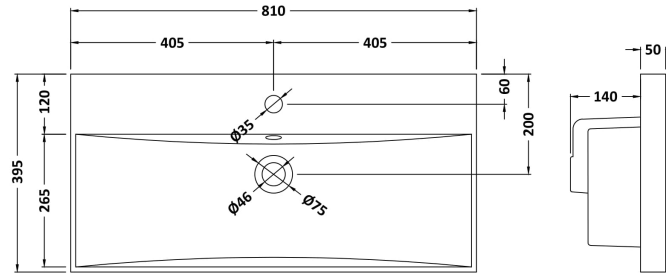

Packaging Dimensions

Height (mm):	450
Width (mm):	820
Depth (mm):	405
Gross Weight (kg):	17.5

Packaging Data

Box Colour:	Brown Cardboard Box
Box Qty:	1
Label Size:	100 x 50
Label Colour:	White Label
Label Qty:	2

Outer Box Dimensions (If Applicable)

Height (mm):	
Width (mm):	
Depth (mm):	
Gross Weight (kg):	
Barcode:	5055275828533

Product Details

Country of Origin:	United Kingdom
Fitting Instruction:	No
CE & UKCA:	N/A
FSC Certified Materials:	Yes
Colour:	Driftwood
Construction Method:	Cam & Wood Dowel
Construction Type:	Rigid
Cabinet Finish:	MFC Textured Woodgrain
Fascia Finish:	MFC Textured Woodgrain
Cabinet Thickness (mm):	18
Fascia Thickness (mm):	18
Drawer Included:	Yes
Drawer Type:	80mm High Metal Softclose
No of Shelves:	0
Hinge Type:	Not Applicable
Hinge Included:	Not Applicable
Adjustable Legs:	No, Not Required
Fixings Included:	Yes
Handle Style:	Contemporary
Waste Shroud:	Yes
Handle Included:	Yes, Supplied
Handle Type:	D-Shape

Sales Code: NVM035

Description: 800 Thin Edged Basin 1Th

Product Dimensions

Height (mm):	170
Width (mm):	810
Depth (mm):	395
Nett Weight (kg):	14.5

Packaging Dimensions

Height (mm):	190
Width (mm):	830
Depth (mm):	415
Gross Weight (kg):	15

Packaging Data

Box Colour:	Brown Cardboard Box
Box Qty:	1
Label Size:	100 x 50
Label Colour:	White Label
Label Qty:	2

Outer Box Dimensions (If Applicable)

Height (mm):	
Width (mm):	
Depth (mm):	
Gross Weight (kg):	
Barcode:	5056211853435