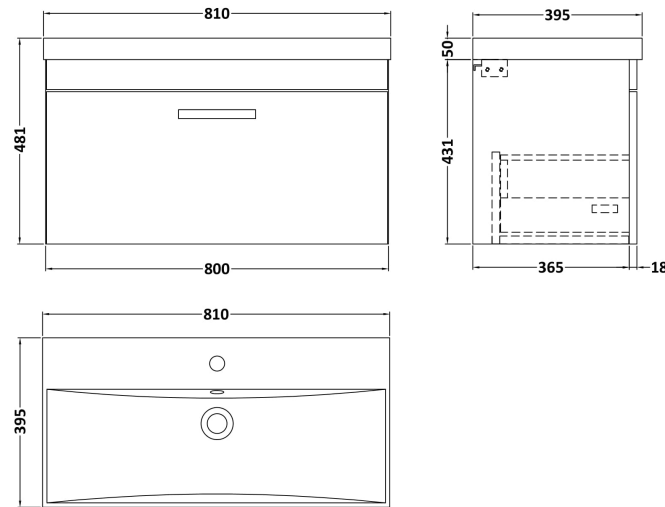

Sales Code: ATH057D

Description: 800 Wh Single Drawer Vanity & Basin 3

Packaging Details

Barcode: 5056211864165