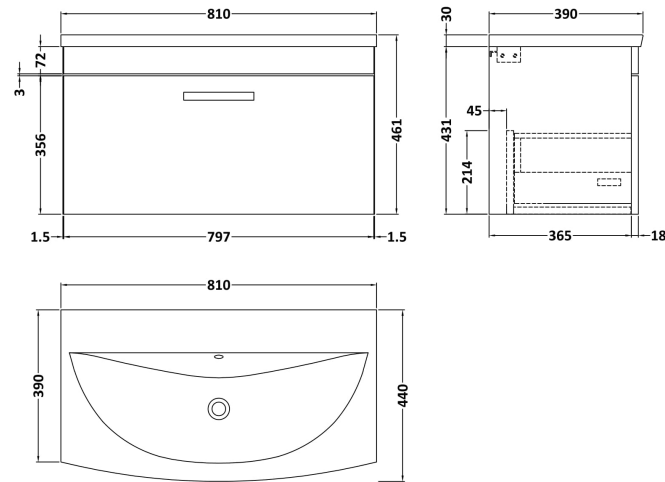

Sales Code: ATH057G

Description: 800 Wh Single Drawer Vanity & Basin 4

Packaging Details

Barcode: 5056462622378

Sales Code: MOC165

Description: 800 Wall Hung Single Drawer Basin Unit

Product Dimensions

Height (mm):	430
Width (mm):	800
Depth (mm):	383
Nett Weight (kg):	17

Packaging Dimensions

Height (mm):	450
Width (mm):	820
Depth (mm):	405
Gross Weight (kg):	17.5

Packaging Data

Box Colour:	Brown Cardboard Box
Box Qty:	1
Label Size:	100 x 50
Label Colour:	White Label
Label Qty:	2

Outer Box Dimensions (If Applicable)

Height (mm):	
Width (mm):	
Depth (mm):	
Gross Weight (kg):	
Barcode:	5055275828533

Product Details

Country of Origin:	United Kingdom
Fitting Instruction:	No
CE & UKCA:	N/A
FSC Certified Materials:	Yes
Colour:	Driftwood
Construction Method:	Cam & Wood Dowel
Construction Type:	Rigid
Cabinet Finish:	MFC Textured Woodgrain
Fascia Finish:	MFC Textured Woodgrain
Cabinet Thickness (mm):	18
Fascia Thickness (mm):	18
Drawer Included:	Yes
Drawer Type:	80mm High Metal Softclose
No of Shelves:	0
Hinge Type:	Not Applicable
Hinge Included:	Not Applicable
Adjustable Legs:	No, Not Required
Fixings Included:	Yes
Handle Style:	Contemporary
Waste Shroud:	Yes
Handle Included:	Yes, Supplied
Handle Type:	D-Shape

Sales Code: NVM045

Description: 800 Curved Basin 1Th

Product Dimensions

Height (mm):	160
Width (mm):	810
Depth (mm):	440
Nett Weight (kg):	15

Packaging Dimensions

Height (mm):	190
Width (mm):	830
Depth (mm):	415
Gross Weight (kg):	15.5