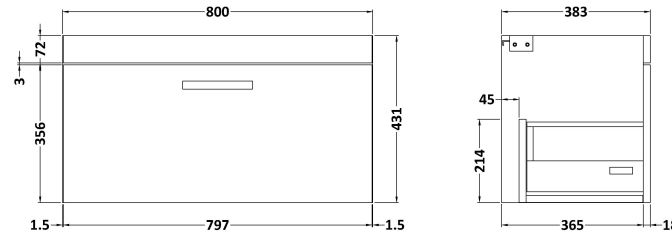

Sales Code: ATH057G

Description: 800 Wh Single Drawer Vanity & Basin 4

Packaging Details

Barcode: 5056462622378

Sales Code: MOC165

Description: 800 Wall Hung Single Drawer Basin Unit

Product Dimensions

Height (mm):	430
Width (mm):	800
Depth (mm):	383
Nett Weight (kg):	17

Packaging Dimensions

Height (mm):	450
Width (mm):	820
Depth (mm):	405
Gross Weight (kg):	17.5

Packaging Data

Box Colour:	Brown Cardboard Box
Box Qty:	1
Label Size:	100 x 50
Label Colour:	White Label
Label Qty:	2

Sales Code: NVM045

Description: 800 Curved Basin 1Th

Product Dimensions

Height (mm):	160
Width (mm):	810
Depth (mm):	440
Nett Weight (kg):	15

Packaging Dimensions

Height (mm):	190
Width (mm):	830
Depth (mm):	415
Gross Weight (kg):	15.5

Packaging Data

Box Colour:	Brown Cardboard Box
Box Qty:	1
Label Size:	100 x 50
Label Colour:	White Label
Label Qty:	2

Outer Box Dimensions (If Applicable)

Height (mm):	
Width (mm):	
Depth (mm):	
Gross Weight (kg):	
Barcode:	5056462620978