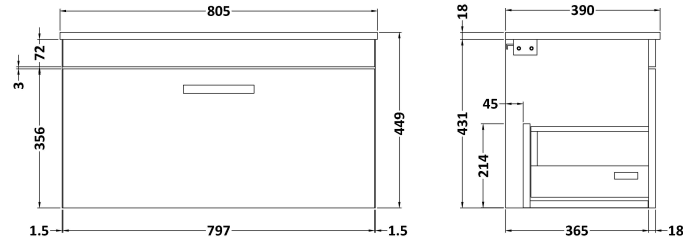

Sales Code: ATH057W

Description: 800 Wh Single Drawer Vanity & Worktop

Packaging Details

Barcode: 5056211801795

Sales Code: MOC165

Description: 800 Wall Hung Single Drawer Basin Unit

Product Dimensions

Height (mm):	430
Width (mm):	800
Depth (mm):	383
Nett Weight (kg):	17

Packaging Dimensions

Height (mm):	450
Width (mm):	820
Depth (mm):	405
Gross Weight (kg):	17.5

Packaging Data

Box Colour:	Brown Cardboard Box
Box Qty:	1
Label Size:	100 x 50
Label Colour:	White Label
Label Qty:	2

Outer Box Dimensions (If Applicable)

Height (mm):	
Width (mm):	
Depth (mm):	
Gross Weight (kg):	
Barcode:	5055275828533

Product Details

Country of Origin:	United Kingdom
Fitting Instruction:	No
CE & UKCA:	N/A
FSC Certified Materials:	Yes
Colour:	Driftwood
Construction Method:	Cam & Wood Dowel
Construction Type:	Rigid
Cabinet Finish:	MFC Textured Woodgrain
Fascia Finish:	MFC Textured Woodgrain
Cabinet Thickness (mm):	18
Fascia Thickness (mm):	18
Drawer Included:	Yes
Drawer Type:	80mm High Metal Softclose
No of Shelves:	0
Hinge Type:	Not Applicable
Hinge Included:	Not Applicable
Adjustable Legs:	No, Not Required
Fixings Included:	Yes
Handle Style:	Contemporary
Waste Shroud:	Yes
Handle Included:	Yes, Supplied
Handle Type:	D-Shape

Sales Code: MWD270

Description: 800 Worktop (805X390x18mm)

Product Dimensions

Height (mm):	18
Width (mm):	805
Depth (mm):	390
Nett Weight (kg):	3.5

Packaging Dimensions

Height (mm):	25
Width (mm):	825
Depth (mm):	410
Gross Weight (kg):	3.5