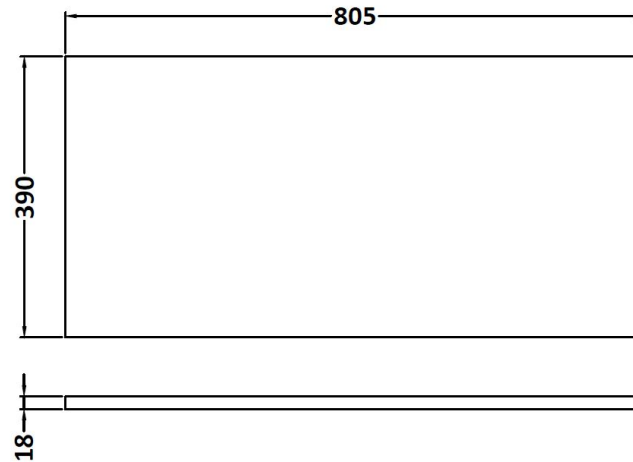

Packaging Dimensions

Height (mm):	450
Width (mm):	820
Depth (mm):	405
Gross Weight (kg):	17.5

Packaging Data

Box Colour:	Brown Cardboard Box
Box Qty:	1
Label Size:	100 x 50
Label Colour:	White Label
Label Qty:	2

Outer Box Dimensions (If Applicable)

Height (mm):	
Width (mm):	
Depth (mm):	
Gross Weight (kg):	
Barcode:	5055275828533

Product Details

Country of Origin:	United Kingdom
Fitting Instruction:	No
CE & UKCA:	N/A
FSC Certified Materials:	Yes
Colour:	Driftwood
Construction Method:	Cam & Wood Dowel
Construction Type:	Rigid
Cabinet Finish:	MFC Textured Woodgrain
Fascia Finish:	MFC Textured Woodgrain
Cabinet Thickness (mm):	18
Fascia Thickness (mm):	18
Drawer Included:	Yes
Drawer Type:	80mm High Metal Softclose
No of Shelves:	0
Hinge Type:	Not Applicable
Hinge Included:	Not Applicable
Adjustable Legs:	No, Not Required
Fixings Included:	Yes
Handle Style:	Contemporary
Waste Shroud:	Yes
Handle Included:	Yes, Supplied
Handle Type:	D-Shape

Sales Code: MWD270

Description: 800 Worktop (805X390x18mm)

Product Dimensions

Height (mm):	18
Width (mm):	805
Depth (mm):	390
Nett Weight (kg):	3.5

Packaging Dimensions

Height (mm):	25
Width (mm):	825
Depth (mm):	410
Gross Weight (kg):	3.5

Packaging Data

Box Colour:	Brown Cardboard Box
Box Qty:	1
Label Size:	50 x 100
Label Colour:	White Label
Label Qty:	2

Outer Box Dimensions (If Applicable)

Height (mm):	
Width (mm):	
Depth (mm):	
Gross Weight (kg):	
Barcode:	5055275893555