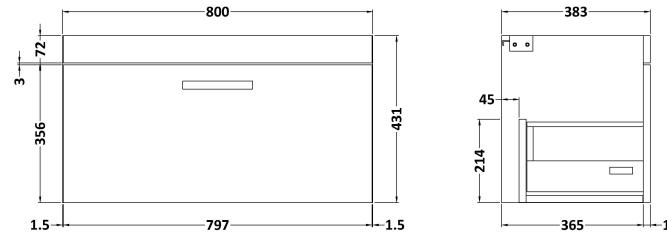

Sales Code: ATH057W

Description: 800 Wh Single Drawer Vanity & Worktop

Packaging Details

Barcode: 5056211801795

Sales Code: MOC165

Description: 800 Wall Hung Single Drawer Basin Unit

Product Dimensions

Height (mm):	430
Width (mm):	800
Depth (mm):	383
Nett Weight (kg):	17

Packaging Dimensions

Height (mm):	450
Width (mm):	820
Depth (mm):	405
Gross Weight (kg):	17.5

Packaging Data

Box Colour:	Brown Cardboard Box
Box Qty:	1
Label Size:	100 x 50
Label Colour:	White Label
Label Qty:	2

Sales Code: MWD270

Description: 800 Worktop (805X390x18mm)

Product Dimensions

Height (mm):	18
Width (mm):	805
Depth (mm):	390
Nett Weight (kg):	3.5

Packaging Dimensions

Height (mm):	25
Width (mm):	825
Depth (mm):	410
Gross Weight (kg):	3.5

Packaging Data

Box Colour:	Brown Cardboard Box
Box Qty:	1
Label Size:	50 x 100
Label Colour:	White Label
Label Qty:	2

Outer Box Dimensions (If Applicable)

Height (mm):	
Width (mm):	
Depth (mm):	
Gross Weight (kg):	
Barcode:	5055275893555