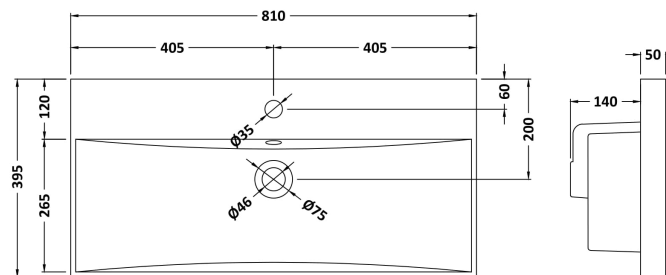

Packaging Dimensions

Height (mm):	450
Width (mm):	820
Depth (mm):	405
Gross Weight (kg):	17.5

Packaging Data

Box Colour:	Brown Cardboard Box
Box Qty:	1
Label Size:	100 x 50
Label Colour:	White Label
Label Qty:	2

Outer Box Dimensions (If Applicable)

Height (mm):	
Width (mm):	
Depth (mm):	
Gross Weight (kg):	
Barcode:	5055275825693

Product Details

Country of Origin:	United Kingdom
Fitting Instruction:	No
CE & UKCA:	N/A
FSC Certified Materials:	Yes
Colour:	Anthracite Woodgrain
Construction Method:	Cam & Wood Dowel
Construction Type:	Rigid
Cabinet Finish:	MFC Textured Woodgrain
Fascia Finish:	MFC Textured Woodgrain
Cabinet Thickness (mm):	18
Fascia Thickness (mm):	18
Drawer Included:	Yes
Drawer Type:	80mm High Metal Softclose
No of Shelves:	0
Hinge Type:	Not Applicable
Hinge Included:	Not Applicable
Adjustable Legs:	No, Not Required
Fixings Included:	Yes
Handle Style:	Contemporary
Waste Shroud:	Yes
Handle Included:	Yes, Supplied
Handle Type:	D-Shape

Sales Code: NVM035

Description: 800 Thin Edged Basin 1Th

Product Dimensions

Height (mm):	170
Width (mm):	810
Depth (mm):	395
Nett Weight (kg):	14.5

Packaging Dimensions

Height (mm):	190
Width (mm):	830
Depth (mm):	415
Gross Weight (kg):	15

Packaging Data

Box Colour:	Brown Cardboard Box
Box Qty:	1
Label Size:	100 x 50
Label Colour:	White Label
Label Qty:	2

Outer Box Dimensions (If Applicable)

Height (mm):	
Width (mm):	
Depth (mm):	
Gross Weight (kg):	
Barcode:	5056211853435