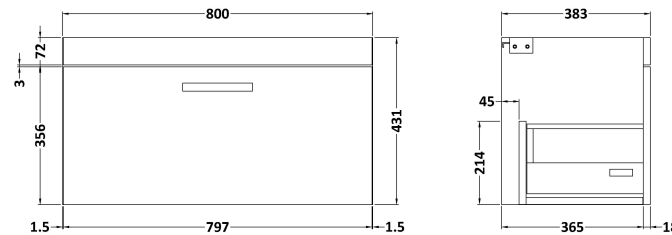

Sales Code: ATH060D

Description: 800 Wh Single Drawer Vanity & Basin 3

Packaging Details

Barcode: 5056211864172

Sales Code: MOD565

Description: 800 Wall Hung Single Drawer Basin Unit

Product Dimensions

Height (mm):	430
Width (mm):	800
Depth (mm):	383
Nett Weight (kg):	17

Packaging Dimensions

Height (mm):	450
Width (mm):	820
Depth (mm):	405
Gross Weight (kg):	17.5

Packaging Data

Box Colour:	Brown Cardboard Box
Box Qty:	1
Label Size:	100 x 50
Label Colour:	White Label
Label Qty:	2

Sales Code: NVM035

Description: 800 Thin Edged Basin 1Th

Product Dimensions

Height (mm):	170
Width (mm):	810
Depth (mm):	395
Nett Weight (kg):	14.5

Packaging Dimensions

Height (mm):	190
Width (mm):	830
Depth (mm):	415
Gross Weight (kg):	15

Packaging Data

Box Colour:	Brown Cardboard Box
Box Qty:	1
Label Size:	100 x 50
Label Colour:	White Label
Label Qty:	2

Outer Box Dimensions (If Applicable)

Height (mm):	
Width (mm):	
Depth (mm):	
Gross Weight (kg):	
Barcode:	5056211853435