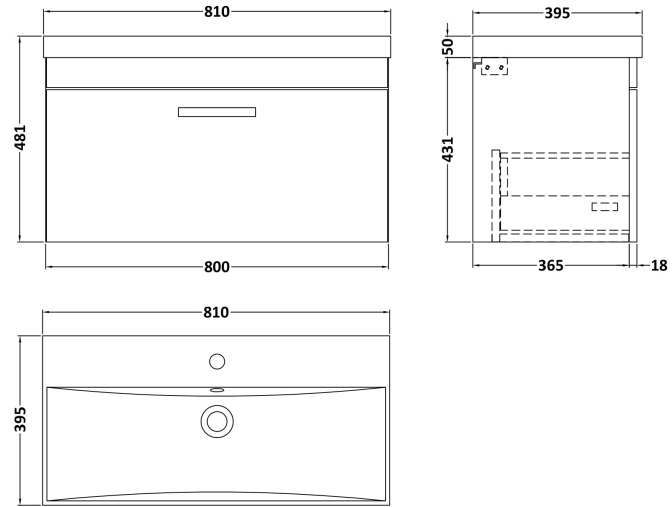

Sales Code: ATH060D

Description: 800 Wh Single Drawer Vanity & Basin 3

Packaging Details

Barcode: 5056211864172