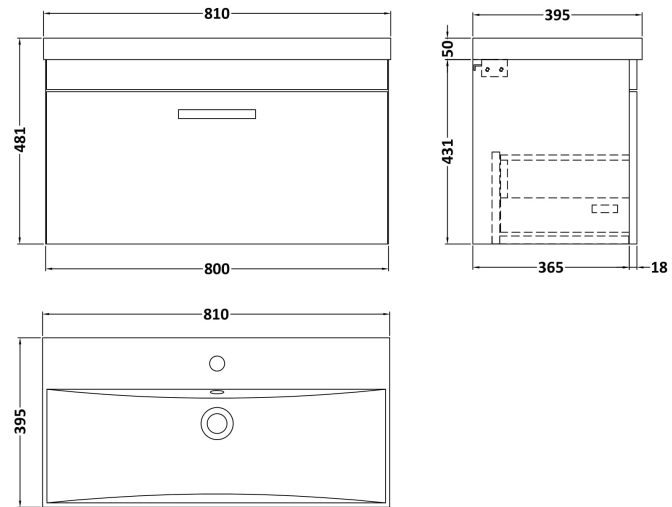

Sales Code: ATH060D

Description: 800 Wh Single Drawer Vanity & Basin 3

Packaging Details

Barcode: 5056211864172