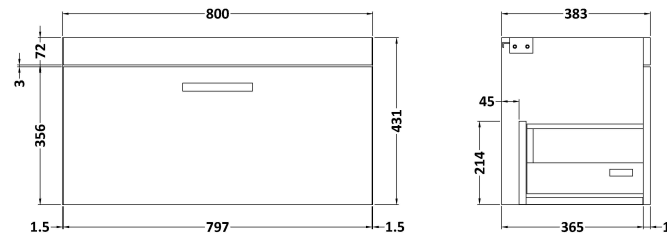

Sales Code: ATH060D

Description: 800 Wh Single Drawer Vanity & Basin 3

Packaging Details

Barcode: 5056211864172

Sales Code: MOD565

Description: 800 Wall Hung Single Drawer Basin Unit

Product Dimensions

Height (mm):	430
Width (mm):	800
Depth (mm):	383
Nett Weight (kg):	17

Packaging Dimensions

Height (mm):	450
Width (mm):	820
Depth (mm):	405
Gross Weight (kg):	17.5

Packaging Data

Box Colour:	Brown Cardboard Box
Box Qty:	1
Label Size:	100 x 50
Label Colour:	White Label
Label Qty:	2

Sales Code: NVM035

Description: 800 Thin Edged Basin 1Th

Product Dimensions

Height (mm):	170
Width (mm):	810
Depth (mm):	395
Nett Weight (kg):	14.5

Packaging Dimensions

Height (mm):	190
Width (mm):	830
Depth (mm):	415
Gross Weight (kg):	15

Packaging Data

Box Colour:	Brown Cardboard Box
Box Qty:	1
Label Size:	100 x 50
Label Colour:	White Label
Label Qty:	2

Outer Box Dimensions (If Applicable)

Height (mm):	
Width (mm):	
Depth (mm):	
Gross Weight (kg):	
Barcode:	5056211853435