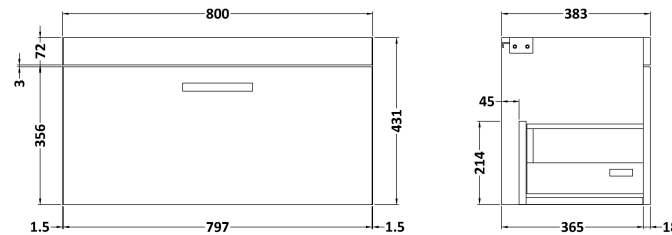

### Packaging Details

Barcode: 5055275899809

**Sales Code:** MOD665

**Description:** 800 Wall Hung Single Drawer Basin Unit

**Product Dimensions**

Height (mm):	430
Width (mm):	800
Depth (mm):	383
Nett Weight (kg):	17

**Packaging Dimensions**

Height (mm):	450
Width (mm):	820
Depth (mm):	405
Gross Weight (kg):	17.5

**Packaging Data**

Box Colour:	Brown Cardboard Box
Box Qty:	1
Label Size:	100 x 50
Label Colour:	White Label
Label Qty:	2

**Sales Code:** NVM015

**Description:** 800 Mid Edged Basin 1 Th

**Product Dimensions**

Height (mm):	180
Width (mm):	810
Depth (mm):	390
Nett Weight (kg):	15

**Packaging Dimensions**

Height (mm):	210
Width (mm):	410
Depth (mm):	830
Gross Weight (kg):	15

**Packaging Data**

Box Colour:	Brown Cardboard Box
Box Qty:	1
Label Size:	100 x 50
Label Colour:	White Label
Label Qty:	2

**Outer Box Dimensions (If Applicable)**

Height (mm):	
Width (mm):	
Depth (mm):	
Gross Weight (kg):	
Barcode:	5055369043422