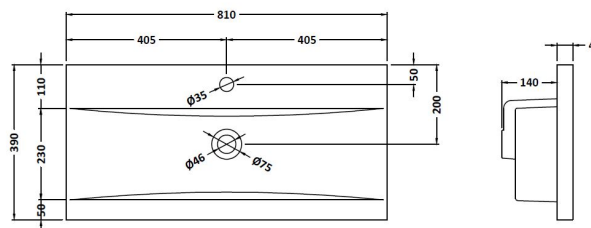

**Packaging Dimensions**

Height (mm):	450
Width (mm):	820
Depth (mm):	405
Gross Weight (kg):	17.5

**Packaging Data**

Box Colour:	Brown Cardboard Box
Box Qty:	1
Label Size:	100 x 50
Label Colour:	White Label
Label Qty:	2

**Outer Box Dimensions (If Applicable)**

Height (mm):	
Width (mm):	
Depth (mm):	
Gross Weight (kg):	
Barcode:	5055275825709

**Product Details**

Country of Origin:	United Kingdom
Fitting Instruction:	No
CE & UKCA:	N/A
FSC Certified Materials:	Yes
Colour:	Black Woodgrain
Construction Method:	Cam & Wood Dowel
Construction Type:	Rigid
Cabinet Finish:	MFC Textured Woodgrain
Fascia Finish:	MFC Textured Woodgrain
Cabinet Thickness (mm):	18
Fascia Thickness (mm):	18
Drawer Included:	Yes
Drawer Type:	80mm High Metal Softclose
No of Shelves:	0
Hinge Type:	Not Applicable
Hinge Included:	Not Applicable
Adjustable Legs:	No, Not Required
Fixings Included:	Yes
Handle Style:	Contemporary
Waste Shroud:	Yes
Handle Included:	Yes, Supplied
Handle Type:	D-Shape

**Sales Code:** NVM015

**Description:** 800 Mid Edged Basin 1 Th

**Product Dimensions**

Height (mm):	180
Width (mm):	810
Depth (mm):	390
Nett Weight (kg):	15

**Packaging Dimensions**

Height (mm):	210
Width (mm):	410
Depth (mm):	830
Gross Weight (kg):	15

**Packaging Data**

Box Colour:	Brown Cardboard Box
Box Qty:	1
Label Size:	100 x 50
Label Colour:	White Label
Label Qty:	2

**Outer Box Dimensions (If Applicable)**

Height (mm):	
Width (mm):	
Depth (mm):	
Gross Weight (kg):	
Barcode:	5055369043422