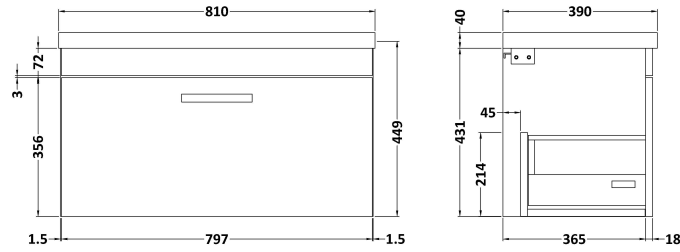

### Packaging Details

Barcode: 5055275899809

**Sales Code:** MOD665

**Description:** 800 Wall Hung Single Drawer Basin Unit

**Product Dimensions**

Height (mm):	430
Width (mm):	800
Depth (mm):	383
Nett Weight (kg):	17

**Packaging Dimensions**

Height (mm):	450
Width (mm):	820
Depth (mm):	405
Gross Weight (kg):	17.5

**Packaging Data**

Box Colour:	Brown Cardboard Box
Box Qty:	1
Label Size:	100 x 50
Label Colour:	White Label
Label Qty:	2

**Sales Code:** NVM015

**Description:** 800 Mid Edged Basin 1 Th

**Product Dimensions**

Height (mm):	180
Width (mm):	810
Depth (mm):	390
Nett Weight (kg):	15

**Packaging Dimensions**

Height (mm):	210
Width (mm):	410
Depth (mm):	830
Gross Weight (kg):	15

**Packaging Data**

Box Colour:	Brown Cardboard Box
Box Qty:	1
Label Size:	100 x 50
Label Colour:	White Label
Label Qty:	2

**Outer Box Dimensions (If Applicable)**

Height (mm):	
Width (mm):	
Depth (mm):	
Gross Weight (kg):	
Barcode:	5055369043422