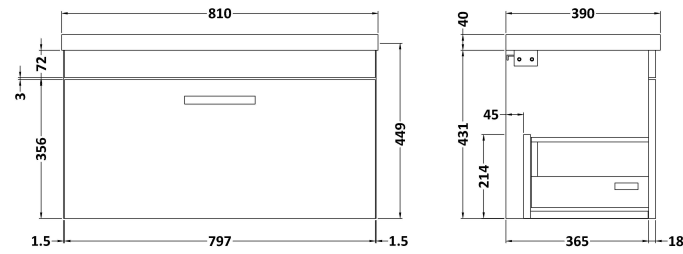

Sales Code: ATH062A

Description: 800 Wh Single Drawer Vanity & Basin 1

Packaging Details

Barcode: 5055275899816