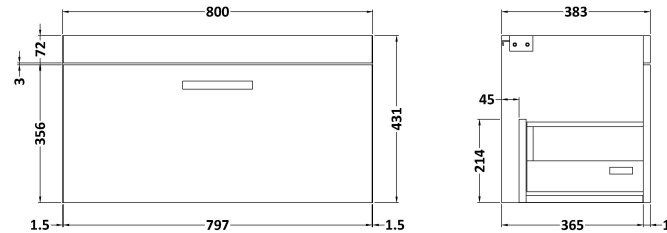

### Product Dimensions

|                   |     |
|-------------------|-----|
| Height (mm):      | 430 |
| Width (mm):       | 800 |
| Depth (mm):       | 383 |
| Nett Weight (kg): | 17  |

### Packaging Dimensions

|                    |      |
|--------------------|------|
| Height (mm):       | 405  |
| Width (mm):        | 820  |
| Depth (mm):        | 450  |
| Gross Weight (kg): | 17.5 |

### Product Dimensions

|                   |     |
|-------------------|-----|
| Height (mm):      | 180 |
| Width (mm):       | 810 |
| Depth (mm):       | 390 |
| Nett Weight (kg): | 15  |

### Packaging Dimensions

|                    |     |
|--------------------|-----|
| Height (mm):       | 210 |
| Width (mm):        | 410 |
| Depth (mm):        | 830 |
| Gross Weight (kg): | 15  |