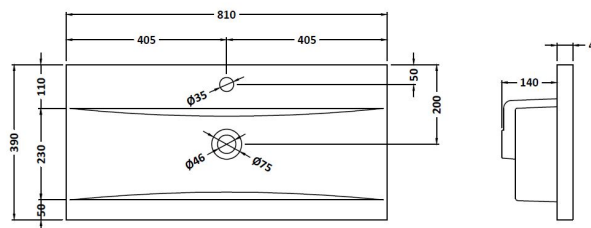

### Product Dimensions

|                   |     |
|-------------------|-----|
| Height (mm):      | 430 |
| Width (mm):       | 800 |
| Depth (mm):       | 383 |
| Nett Weight (kg): | 17  |

### Packaging Dimensions

|                    |      |
|--------------------|------|
| Height (mm):       | 405  |
| Width (mm):        | 820  |
| Depth (mm):        | 450  |
| Gross Weight (kg): | 17.5 |

### Outer Box Dimensions (If Applicable)

|                    |               |
|--------------------|---------------|
| Height (mm):       |               |
| Width (mm):        |               |
| Depth (mm):        |               |
| Gross Weight (kg): |               |
| Barcode:           | 5055275880722 |

### Product Dimensions

|                   |     |
|-------------------|-----|
| Height (mm):      | 180 |
| Width (mm):       | 810 |
| Depth (mm):       | 390 |
| Nett Weight (kg): | 15  |