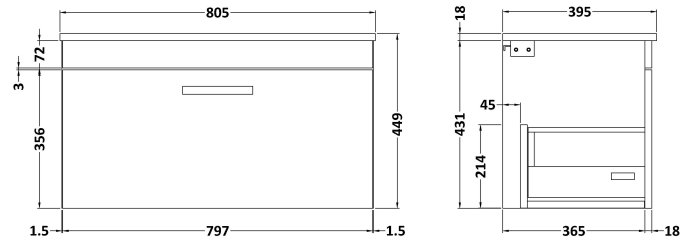

Sales Code: ATH062B

Description: 800 Wh Single Drawer Vanity & Basin 2

Packaging Details

Barcode: 5056211800538

Sales Code: MOE165

Description: 800 Wall Hung Single Drawer Basin Unit

Product Dimensions

Height (mm):	430
Width (mm):	800
Depth (mm):	383
Nett Weight (kg):	17

Packaging Dimensions

Height (mm):	405
Width (mm):	820
Depth (mm):	450
Gross Weight (kg):	17.5

Packaging Data

Box Colour:	Brown Cardboard Box - Printed
Box Qty:	0
Label Size:	0 x 0
Label Colour:	White Label
Label Qty:	2

Outer Box Dimensions (If Applicable)

Height (mm):	
Width (mm):	
Depth (mm):	
Gross Weight (kg):	
Barcode:	5055275880722

Product Details

Country of Origin:	China
Fitting Instruction:	No
CE & UKCA:	N/A
FSC Certified Materials:	Yes
Colour:	Gloss White
Construction Method:	Cam & Wood Dowel
Construction Type:	Rigid
Cabinet Finish:	MFC Painted Gloss
Fascia Finish:	Mdf Painted Gloss
Cabinet Thickness (mm):	16
Fascia Thickness (mm):	18
Drawer Included:	Yes
Drawer Type:	80mm High Metal Softclose
No of Shelves:	0
Hinge Type:	Not Applicable
Hinge Included:	Not Applicable
Adjustable Legs:	No, Not Required
Fixings Included:	Yes
Handle Style:	Contemporary
Waste Shroud:	Yes
Handle Included:	Yes, Supplied
Handle Type:	D-Shape

Sales Code: NVM005

Description: Minimalist Basin 800mm

Product Dimensions

Height (mm):	170
Width (mm):	800
Depth (mm):	390
Nett Weight (kg):	16.9

Packaging Dimensions

Height (mm):	400
Width (mm):	820
Depth (mm):	200
Gross Weight (kg):	16.9