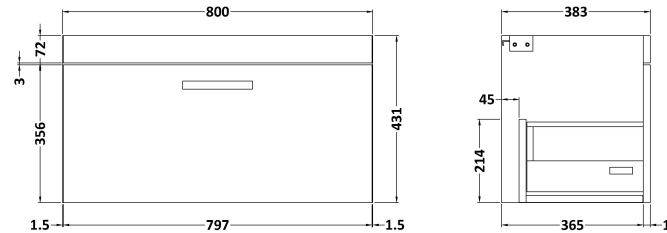

Sales Code: ATH062B

Description: 800 Wh Single Drawer Vanity & Basin 2

Packaging Details

Barcode: 5056211800538

Sales Code: MOE165

Description: 800 Wall Hung Single Drawer Basin Unit

Product Dimensions

Height (mm):	430
Width (mm):	800
Depth (mm):	383
Nett Weight (kg):	17

Packaging Dimensions

Height (mm):	405
Width (mm):	820
Depth (mm):	450
Gross Weight (kg):	17.5

Packaging Data

Box Colour:	Brown Cardboard Box - Printed
Box Qty:	0
Label Size:	0 x 0
Label Colour:	White Label
Label Qty:	2

Outer Box Dimensions (If Applicable)

Height (mm):	
Width (mm):	
Depth (mm):	
Gross Weight (kg):	
Barcode:	5055275880722

Product Details

Country of Origin:	China
Fitting Instruction:	No
CE & UKCA:	N/A
FSC Certified Materials:	Yes
Colour:	Gloss White
Construction Method:	Cam & Wood Dowel
Construction Type:	Rigid
Cabinet Finish:	MFC Painted Gloss
Fascia Finish:	Mdf Painted Gloss
Cabinet Thickness (mm):	16
Fascia Thickness (mm):	18
Drawer Included:	Yes
Drawer Type:	80mm High Metal Softclose
No of Shelves:	0
Hinge Type:	Not Applicable
Hinge Included:	Not Applicable
Adjustable Legs:	No, Not Required
Fixings Included:	Yes
Handle Style:	Contemporary
Waste Shroud:	Yes
Handle Included:	Yes, Supplied
Handle Type:	D-Shape

Sales Code: NVM005

Description: Minimalist Basin 800mm

Product Dimensions

Height (mm):	170
Width (mm):	800
Depth (mm):	390
Nett Weight (kg):	16.9

Packaging Dimensions

Height (mm):	400
Width (mm):	820
Depth (mm):	200
Gross Weight (kg):	16.9