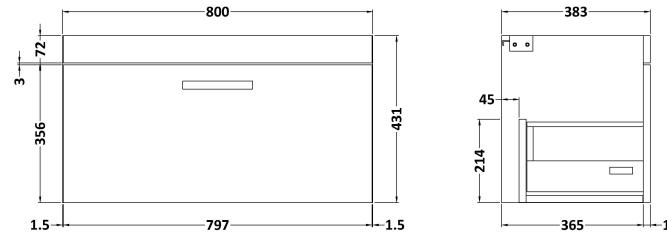

Sales Code: ATH063A

Description: 800 Wh Single Drawer Vanity & Basin 1

Packaging Details

Barcode: 5055275899823

Sales Code: MOC565

Description: 800 Wall Hung Single Drawer Basin Unit

Product Dimensions

Height (mm):	430
Width (mm):	800
Depth (mm):	383
Nett Weight (kg):	19

Packaging Dimensions

Height (mm):	450
Width (mm):	820
Depth (mm):	405
Gross Weight (kg):	19

Packaging Data

Box Colour:	Brown Cardboard Box
Box Qty:	1
Label Size:	100 x 50
Label Colour:	White Label
Label Qty:	2

Sales Code: NVM015

Description: 800 Mid Edged Basin 1 Th

Product Dimensions

Height (mm):	180
Width (mm):	810
Depth (mm):	390
Nett Weight (kg):	15

Packaging Dimensions

Height (mm):	210
Width (mm):	410
Depth (mm):	830
Gross Weight (kg):	15

Packaging Data

Box Colour:	Brown Cardboard Box
Box Qty:	1
Label Size:	100 x 50
Label Colour:	White Label
Label Qty:	2

Outer Box Dimensions (If Applicable)

Height (mm):	
Width (mm):	
Depth (mm):	
Gross Weight (kg):	
Barcode:	5055369043422