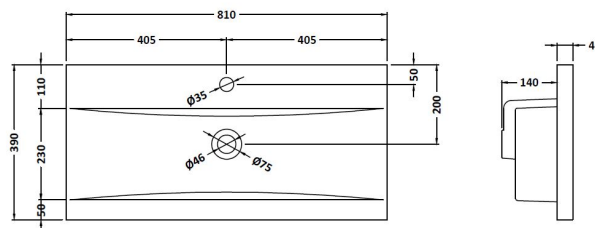

Packaging Dimensions

Height (mm):	450
Width (mm):	820
Depth (mm):	405
Gross Weight (kg):	19

Packaging Data

Box Colour:	Brown Cardboard Box
Box Qty:	1
Label Size:	100 x 50
Label Colour:	White Label
Label Qty:	2

Outer Box Dimensions (If Applicable)

Height (mm):	
Width (mm):	
Depth (mm):	
Gross Weight (kg):	
Barcode:	5055275880494

Product Details

Country of Origin:	United Kingdom
Fitting Instruction:	No
CE & UKCA:	N/A
FSC Certified Materials:	Yes
Colour:	Stone Grey
Construction Method:	Cam & Wood Dowel
Construction Type:	Rigid
Cabinet Finish:	MFC Smooth Matt
Fascia Finish:	MFC Smooth Matt
Cabinet Thickness (mm):	18
Fascia Thickness (mm):	18
Drawer Included:	Yes
Drawer Type:	80mm High Metal Softclose
No of Shelves:	0
Hinge Type:	Not Applicable
Hinge Included:	Not Applicable
Adjustable Legs:	No, Not Required
Fixings Included:	Yes
Handle Style:	Contemporary
Waste Shroud:	Yes
Handle Included:	Yes, Supplied
Handle Type:	D-Shape

Sales Code: NVM015

Description: 800 Mid Edged Basin 1 Th

Product Dimensions

Height (mm):	180
Width (mm):	810
Depth (mm):	390
Nett Weight (kg):	15

Packaging Dimensions

Height (mm):	210
Width (mm):	410
Depth (mm):	830
Gross Weight (kg):	15

Packaging Data

Box Colour:	Brown Cardboard Box
Box Qty:	1
Label Size:	100 x 50
Label Colour:	White Label
Label Qty:	2

Outer Box Dimensions (If Applicable)

Height (mm):	
Width (mm):	
Depth (mm):	
Gross Weight (kg):	
Barcode:	5055369043422