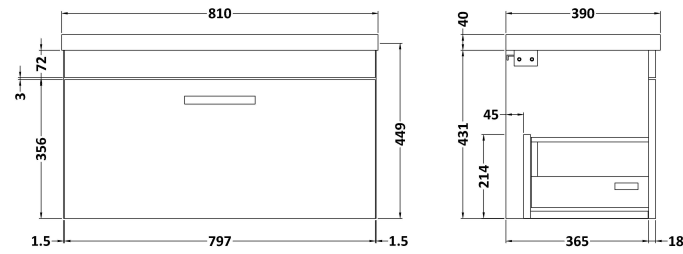

Sales Code: ATH063A

Description: 800 Wh Single Drawer Vanity & Basin 1

Packaging Details

Barcode: 5055275899823

Sales Code: MOC565

Description: 800 Wall Hung Single Drawer Basin Unit

Product Dimensions

Height (mm):	430
Width (mm):	800
Depth (mm):	383
Nett Weight (kg):	19

Packaging Dimensions

Height (mm):	450
Width (mm):	820
Depth (mm):	405
Gross Weight (kg):	19

Packaging Data

Box Colour:	Brown Cardboard Box
Box Qty:	1
Label Size:	100 x 50
Label Colour:	White Label
Label Qty:	2

Sales Code: NVM015

Description: 800 Mid Edged Basin 1 Th

Product Dimensions

Height (mm):	180
Width (mm):	810
Depth (mm):	390
Nett Weight (kg):	15

Packaging Dimensions

Height (mm):	210
Width (mm):	410
Depth (mm):	830
Gross Weight (kg):	15

Packaging Data

Box Colour:	Brown Cardboard Box
Box Qty:	1
Label Size:	100 x 50
Label Colour:	White Label
Label Qty:	2

Outer Box Dimensions (If Applicable)

Height (mm):	
Width (mm):	
Depth (mm):	
Gross Weight (kg):	
Barcode:	5055369043422