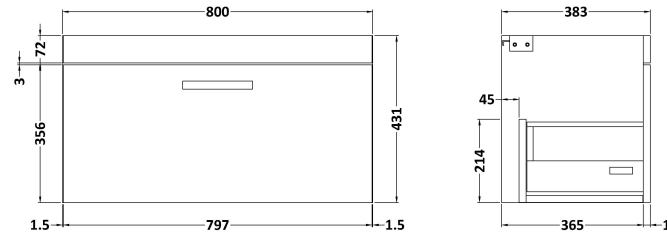

Sales Code: ATH063B

Description: 800 Wh Single Drawer Vanity & Basin 2

Packaging Details

Barcode: 5056211800545

Sales Code: MOC565

Description: 800 Wall Hung Single Drawer Basin Unit

Product Dimensions

Height (mm):	430
Width (mm):	800
Depth (mm):	383
Nett Weight (kg):	19

Packaging Dimensions

Height (mm):	450
Width (mm):	820
Depth (mm):	405
Gross Weight (kg):	19

Packaging Data

Box Colour:	Brown Cardboard Box
Box Qty:	1
Label Size:	100 x 50
Label Colour:	White Label
Label Qty:	2

Outer Box Dimensions (If Applicable)

Height (mm):	
Width (mm):	
Depth (mm):	
Gross Weight (kg):	
Barcode:	5055275880494

Product Details

Country of Origin:	United Kingdom
Fitting Instruction:	No
CE & UKCA:	N/A
FSC Certified Materials:	Yes
Colour:	Stone Grey
Construction Method:	Cam & Wood Dowel
Construction Type:	Rigid
Cabinet Finish:	MFC Smooth Matt
Fascia Finish:	MFC Smooth Matt
Cabinet Thickness (mm):	18
Fascia Thickness (mm):	18
Drawer Included:	Yes
Drawer Type:	80mm High Metal Softclose
No of Shelves:	0
Hinge Type:	Not Applicable
Hinge Included:	Not Applicable
Adjustable Legs:	No, Not Required
Fixings Included:	Yes
Handle Style:	Contemporary
Waste Shroud:	Yes
Handle Included:	Yes, Supplied
Handle Type:	D-Shape

Sales Code: NVM005

Description: Minimalist Basin 800mm

Product Dimensions

Height (mm):	170
Width (mm):	800
Depth (mm):	390
Nett Weight (kg):	16.9

Packaging Dimensions

Height (mm):	400
Width (mm):	820
Depth (mm):	200
Gross Weight (kg):	16.9