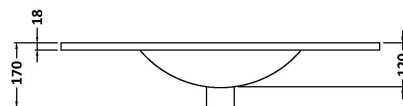

Packaging Dimensions

Height (mm):	450
Width (mm):	820
Depth (mm):	405
Gross Weight (kg):	19

Packaging Data

Box Colour:	Brown Cardboard Box
Box Qty:	1
Label Size:	100 x 50
Label Colour:	White Label
Label Qty:	2

Outer Box Dimensions (If Applicable)

Height (mm):	
Width (mm):	
Depth (mm):	
Gross Weight (kg):	
Barcode:	5055275880494

Product Details

Country of Origin:	United Kingdom
Fitting Instruction:	No
CE & UKCA:	N/A
FSC Certified Materials:	Yes
Colour:	Stone Grey
Construction Method:	Cam & Wood Dowel
Construction Type:	Rigid
Cabinet Finish:	MFC Smooth Matt
Fascia Finish:	MFC Smooth Matt
Cabinet Thickness (mm):	18
Fascia Thickness (mm):	18
Drawer Included:	Yes
Drawer Type:	80mm High Metal Softclose
No of Shelves:	0
Hinge Type:	Not Applicable
Hinge Included:	Not Applicable
Adjustable Legs:	No, Not Required
Fixings Included:	Yes
Handle Style:	Contemporary
Waste Shroud:	Yes
Handle Included:	Yes, Supplied
Handle Type:	D-Shape

Sales Code: NVM005

Description: Minimalist Basin 800mm

Product Dimensions

Height (mm):	170
Width (mm):	800
Depth (mm):	390
Nett Weight (kg):	16.9

Packaging Dimensions

Height (mm):	400
Width (mm):	820
Depth (mm):	200
Gross Weight (kg):	16.9

Packaging Data

Box Colour:	Brown Cardboard Box - Printed
Box Qty:	1
Label Size:	100 x 50
Label Colour:	White Label
Label Qty:	2

Outer Box Dimensions (If Applicable)

Height (mm):	
Width (mm):	
Depth (mm):	
Gross Weight (kg):	
Barcode:	5055146194675