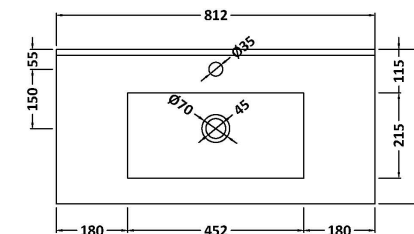

Packaging Dimensions

Height (mm):	450
Width (mm):	820
Depth (mm):	405
Gross Weight (kg):	19

Packaging Data

Box Colour:	Brown Cardboard Box
Box Qty:	1
Label Size:	100 x 50
Label Colour:	White Label
Label Qty:	2

Outer Box Dimensions (If Applicable)

Height (mm):	
Width (mm):	
Depth (mm):	
Gross Weight (kg):	
Barcode:	5055275880494

Product Details

Country of Origin:	United Kingdom
Fitting Instruction:	No
CE & UKCA:	N/A
FSC Certified Materials:	Yes
Colour:	Stone Grey
Construction Method:	Cam & Wood Dowel
Construction Type:	Rigid
Cabinet Finish:	MFC Smooth Matt
Fascia Finish:	MFC Smooth Matt
Cabinet Thickness (mm):	18
Fascia Thickness (mm):	18
Drawer Included:	Yes
Drawer Type:	80mm High Metal Softclose
No of Shelves:	0
Hinge Type:	Not Applicable
Hinge Included:	Not Applicable
Adjustable Legs:	No, Not Required
Fixings Included:	Yes
Handle Style:	Contemporary
Waste Shroud:	Yes
Handle Included:	Yes, Supplied
Handle Type:	D-Shape

Sales Code: NVM005

Description: Minimalist Basin 800mm

Product Dimensions

Height (mm):	170
Width (mm):	800
Depth (mm):	390
Nett Weight (kg):	16.9

Packaging Dimensions

Height (mm):	400
Width (mm):	820
Depth (mm):	200
Gross Weight (kg):	16.9

Packaging Data

Box Colour:	Brown Cardboard Box - Printed
Box Qty:	1
Label Size:	100 x 50
Label Colour:	White Label
Label Qty:	2

Outer Box Dimensions (If Applicable)

Height (mm):	
Width (mm):	
Depth (mm):	
Gross Weight (kg):	
Barcode:	5055146194675