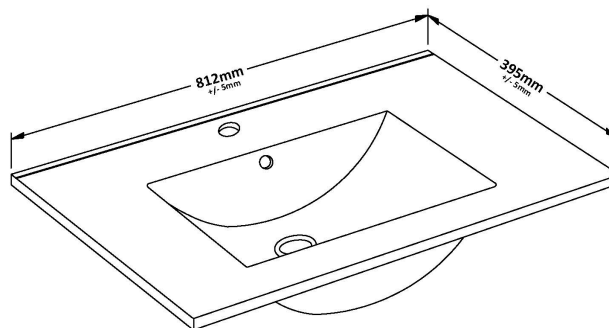

Packaging Dimensions

Height (mm):	450
Width (mm):	820
Depth (mm):	405
Gross Weight (kg):	19

Packaging Data

Box Colour:	Brown Cardboard Box
Box Qty:	1
Label Size:	100 x 50
Label Colour:	White Label
Label Qty:	2

Outer Box Dimensions (If Applicable)

Height (mm):	
Width (mm):	
Depth (mm):	
Gross Weight (kg):	
Barcode:	5055275880494

Product Details

Country of Origin:	United Kingdom
Fitting Instruction:	No
CE & UKCA:	N/A
FSC Certified Materials:	Yes
Colour:	Stone Grey
Construction Method:	Cam & Wood Dowel
Construction Type:	Rigid
Cabinet Finish:	MFC Smooth Matt
Fascia Finish:	MFC Smooth Matt
Cabinet Thickness (mm):	18
Fascia Thickness (mm):	18
Drawer Included:	Yes
Drawer Type:	80mm High Metal Softclose
No of Shelves:	0
Hinge Type:	Not Applicable
Hinge Included:	Not Applicable
Adjustable Legs:	No, Not Required
Fixings Included:	Yes
Handle Style:	Contemporary
Waste Shroud:	Yes
Handle Included:	Yes, Supplied
Handle Type:	D-Shape

Sales Code: NVM005

Description: Minimalist Basin 800mm

Product Dimensions

Height (mm):	170
Width (mm):	800
Depth (mm):	390
Nett Weight (kg):	16.9

Packaging Dimensions

Height (mm):	400
Width (mm):	820
Depth (mm):	200
Gross Weight (kg):	16.9

Packaging Data

Box Colour:	Brown Cardboard Box - Printed
Box Qty:	1
Label Size:	100 x 50
Label Colour:	White Label
Label Qty:	2

Outer Box Dimensions (If Applicable)

Height (mm):	
Width (mm):	
Depth (mm):	
Gross Weight (kg):	
Barcode:	5055146194675