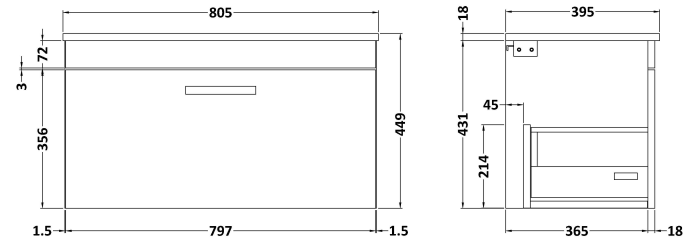

Sales Code: ATH063B

Description: 800 Wh Single Drawer Vanity & Basin 2

Packaging Details

Barcode: 5056211800545

Sales Code: MOC565

Description: 800 Wall Hung Single Drawer Basin Unit

Product Dimensions

Height (mm):	430
Width (mm):	800
Depth (mm):	383
Nett Weight (kg):	19

Packaging Dimensions

Height (mm):	450
Width (mm):	820
Depth (mm):	405
Gross Weight (kg):	19

Packaging Data

Box Colour:	Brown Cardboard Box
Box Qty:	1
Label Size:	100 x 50
Label Colour:	White Label
Label Qty:	2

Outer Box Dimensions (If Applicable)

Height (mm):	
Width (mm):	
Depth (mm):	
Gross Weight (kg):	
Barcode:	5055275880494

Product Details

Country of Origin:	United Kingdom
Fitting Instruction:	No
CE & UKCA:	N/A
FSC Certified Materials:	Yes
Colour:	Stone Grey
Construction Method:	Cam & Wood Dowel
Construction Type:	Rigid
Cabinet Finish:	MFC Smooth Matt
Fascia Finish:	MFC Smooth Matt
Cabinet Thickness (mm):	18
Fascia Thickness (mm):	18
Drawer Included:	Yes
Drawer Type:	80mm High Metal Softclose
No of Shelves:	0
Hinge Type:	Not Applicable
Hinge Included:	Not Applicable
Adjustable Legs:	No, Not Required
Fixings Included:	Yes
Handle Style:	Contemporary
Waste Shroud:	Yes
Handle Included:	Yes, Supplied
Handle Type:	D-Shape

Sales Code: NVM005

Description: Minimalist Basin 800mm

Product Dimensions

Height (mm):	170
Width (mm):	800
Depth (mm):	390
Nett Weight (kg):	16.9

Packaging Dimensions

Height (mm):	400
Width (mm):	820
Depth (mm):	200
Gross Weight (kg):	16.9