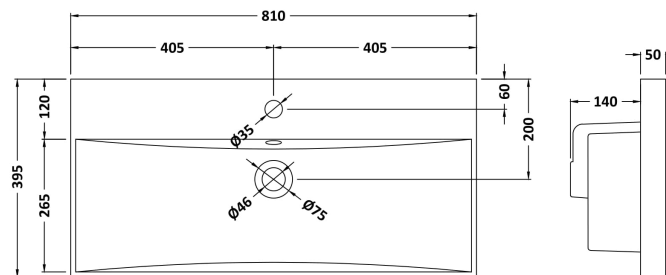

Packaging Dimensions

Height (mm):	450
Width (mm):	820
Depth (mm):	405
Gross Weight (kg):	19

Packaging Data

Box Colour:	Brown Cardboard Box
Box Qty:	1
Label Size:	100 x 50
Label Colour:	White Label
Label Qty:	2

Outer Box Dimensions (If Applicable)

Height (mm):	
Width (mm):	
Depth (mm):	
Gross Weight (kg):	
Barcode:	5055275880494

Product Details

Country of Origin:	United Kingdom
Fitting Instruction:	No
CE & UKCA:	N/A
FSC Certified Materials:	Yes
Colour:	Stone Grey
Construction Method:	Cam & Wood Dowel
Construction Type:	Rigid
Cabinet Finish:	MFC Smooth Matt
Fascia Finish:	MFC Smooth Matt
Cabinet Thickness (mm):	18
Fascia Thickness (mm):	18
Drawer Included:	Yes
Drawer Type:	80mm High Metal Softclose
No of Shelves:	0
Hinge Type:	Not Applicable
Hinge Included:	Not Applicable
Adjustable Legs:	No, Not Required
Fixings Included:	Yes
Handle Style:	Contemporary
Waste Shroud:	Yes
Handle Included:	Yes, Supplied
Handle Type:	D-Shape

Sales Code: NVM035

Description: 800 Thin Edged Basin 1Th

Product Dimensions

Height (mm):	170
Width (mm):	810
Depth (mm):	395
Nett Weight (kg):	14.5

Packaging Dimensions

Height (mm):	190
Width (mm):	830
Depth (mm):	415
Gross Weight (kg):	15

Packaging Data

Box Colour:	Brown Cardboard Box
Box Qty:	1
Label Size:	100 x 50
Label Colour:	White Label
Label Qty:	2

Outer Box Dimensions (If Applicable)

Height (mm):	
Width (mm):	
Depth (mm):	
Gross Weight (kg):	
Barcode:	5056211853435