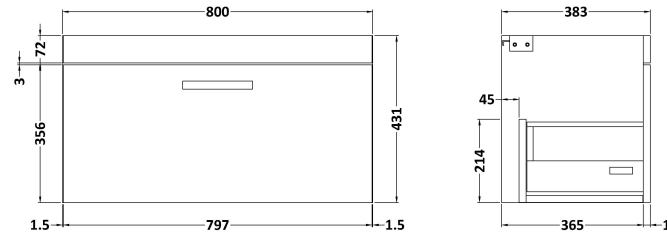

Sales Code: ATH063D

Description: 800 Wh Single Drawer Vanity & Basin 3

Packaging Details

Barcode: 5056211864202

Sales Code: MOC565

Description: 800 Wall Hung Single Drawer Basin Unit

Product Dimensions

Height (mm):	430
Width (mm):	800
Depth (mm):	383
Nett Weight (kg):	19

Packaging Dimensions

Height (mm):	450
Width (mm):	820
Depth (mm):	405
Gross Weight (kg):	19

Packaging Data

Box Colour:	Brown Cardboard Box
Box Qty:	1
Label Size:	100 x 50
Label Colour:	White Label
Label Qty:	2

Sales Code: NVM035

Description: 800 Thin Edged Basin 1Th

Product Dimensions

Height (mm):	170
Width (mm):	810
Depth (mm):	395
Nett Weight (kg):	14.5

Packaging Dimensions

Height (mm):	190
Width (mm):	830
Depth (mm):	415
Gross Weight (kg):	15

Packaging Data

Box Colour:	Brown Cardboard Box
Box Qty:	1
Label Size:	100 x 50
Label Colour:	White Label
Label Qty:	2

Outer Box Dimensions (If Applicable)

Height (mm):	
Width (mm):	
Depth (mm):	
Gross Weight (kg):	
Barcode:	5056211853435