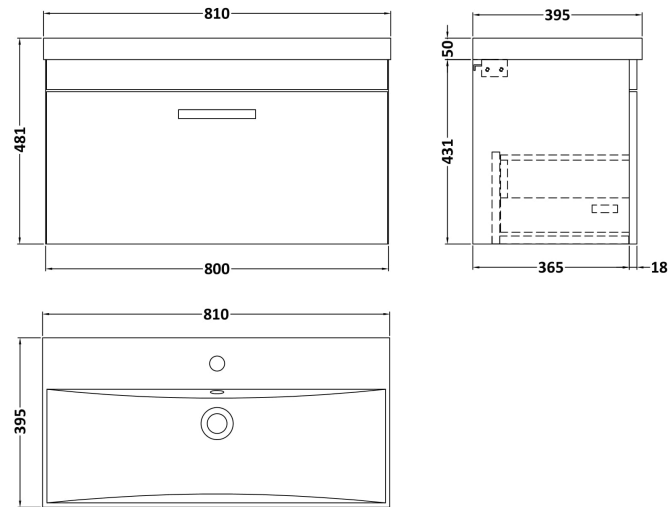

Sales Code: ATH063D

Description: 800 Wh Single Drawer Vanity & Basin 3

Packaging Details

Barcode: 5056211864202