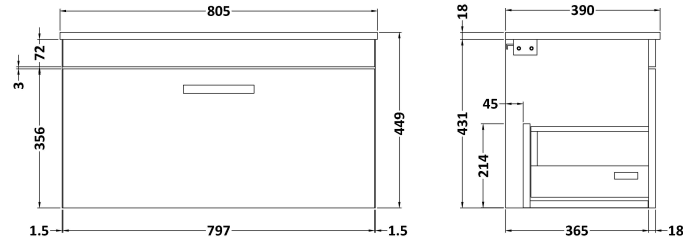

Sales Code: ATH063W

Description: 800 Wh Single Drawer Vanity & Worktop

Packaging Details

Barcode: 5056211801849

Sales Code: MOC565

Description: 800 Wall Hung Single Drawer Basin Unit

Product Dimensions

Height (mm):	430
Width (mm):	800
Depth (mm):	383
Nett Weight (kg):	19

Packaging Dimensions

Height (mm):	450
Width (mm):	820
Depth (mm):	405
Gross Weight (kg):	19

Packaging Data

Box Colour:	Brown Cardboard Box
Box Qty:	1
Label Size:	100 x 50
Label Colour:	White Label
Label Qty:	2

Outer Box Dimensions (If Applicable)

Height (mm):	
Width (mm):	
Depth (mm):	
Gross Weight (kg):	
Barcode:	5055275880494

Product Details

Country of Origin:	United Kingdom
Fitting Instruction:	No
CE & UKCA:	N/A
FSC Certified Materials:	Yes
Colour:	Stone Grey
Construction Method:	Cam & Wood Dowel
Construction Type:	Rigid
Cabinet Finish:	MFC Smooth Matt
Fascia Finish:	MFC Smooth Matt
Cabinet Thickness (mm):	18
Fascia Thickness (mm):	18
Drawer Included:	Yes
Drawer Type:	80mm High Metal Softclose
No of Shelves:	0
Hinge Type:	Not Applicable
Hinge Included:	Not Applicable
Adjustable Legs:	No, Not Required
Fixings Included:	Yes
Handle Style:	Contemporary
Waste Shroud:	Yes
Handle Included:	Yes, Supplied
Handle Type:	D-Shape

Sales Code: MWT570

Description: 800 Worktop - 805 X 390mm

Product Dimensions

Height (mm):	18
Width (mm):	805
Depth (mm):	390
Nett Weight (kg):	2.9

Packaging Dimensions

Height (mm):	25
Width (mm):	825
Depth (mm):	410
Gross Weight (kg):	3