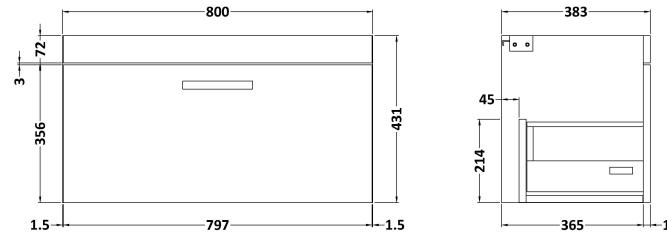

Sales Code: ATH063W

Description: 800 Wh Single Drawer Vanity & Worktop

Packaging Details

Barcode: 5056211801849

Sales Code: MOC565

Description: 800 Wall Hung Single Drawer Basin Unit

Product Dimensions

Height (mm):	430
Width (mm):	800
Depth (mm):	383
Nett Weight (kg):	19

Packaging Dimensions

Height (mm):	450
Width (mm):	820
Depth (mm):	405
Gross Weight (kg):	19

Packaging Data

Box Colour:	Brown Cardboard Box
Box Qty:	1
Label Size:	100 x 50
Label Colour:	White Label
Label Qty:	2

Sales Code: MWT570

Description: 800 Worktop - 805 X 390mm

Product Dimensions

Height (mm):	18
Width (mm):	805
Depth (mm):	390
Nett Weight (kg):	2.9

Packaging Dimensions

Height (mm):	25
Width (mm):	825
Depth (mm):	410
Gross Weight (kg):	3

Packaging Data

Box Colour:	Brown Cardboard Box
Box Qty:	1
Label Size:	50 x 100
Label Colour:	White Label
Label Qty:	1

Outer Box Dimensions (If Applicable)

Height (mm):	
Width (mm):	
Depth (mm):	
Gross Weight (kg):	
Barcode:	5055275897867