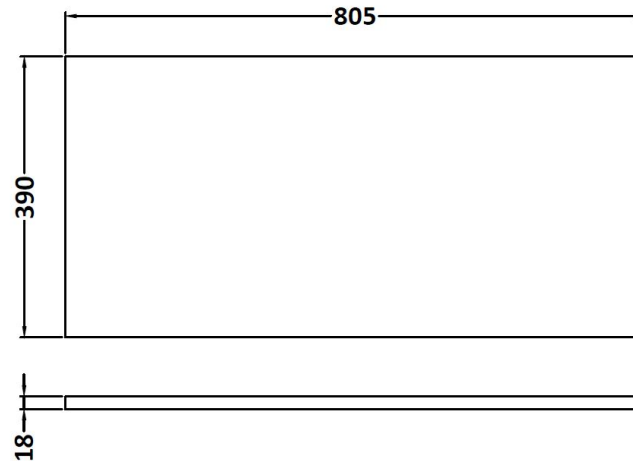

Packaging Dimensions

Height (mm):	450
Width (mm):	820
Depth (mm):	405
Gross Weight (kg):	19

Packaging Data

Box Colour:	Brown Cardboard Box
Box Qty:	1
Label Size:	100 x 50
Label Colour:	White Label
Label Qty:	2

Outer Box Dimensions (If Applicable)

Height (mm):	
Width (mm):	
Depth (mm):	
Gross Weight (kg):	
Barcode:	5055275880494

Product Details

Country of Origin:	United Kingdom
Fitting Instruction:	No
CE & UKCA:	N/A
FSC Certified Materials:	Yes
Colour:	Stone Grey
Construction Method:	Cam & Wood Dowel
Construction Type:	Rigid
Cabinet Finish:	MFC Smooth Matt
Fascia Finish:	MFC Smooth Matt
Cabinet Thickness (mm):	18
Fascia Thickness (mm):	18
Drawer Included:	Yes
Drawer Type:	80mm High Metal Softclose
No of Shelves:	0
Hinge Type:	Not Applicable
Hinge Included:	Not Applicable
Adjustable Legs:	No, Not Required
Fixings Included:	Yes
Handle Style:	Contemporary
Waste Shroud:	Yes
Handle Included:	Yes, Supplied
Handle Type:	D-Shape

Sales Code: MWT570

Description: 800 Worktop - 805 X 390mm

Product Dimensions

Height (mm):	18
Width (mm):	805
Depth (mm):	390
Nett Weight (kg):	2.9

Packaging Dimensions

Height (mm):	25
Width (mm):	825
Depth (mm):	410
Gross Weight (kg):	3

Packaging Data

Box Colour:	Brown Cardboard Box
Box Qty:	1
Label Size:	50 x 100
Label Colour:	White Label
Label Qty:	1

Outer Box Dimensions (If Applicable)

Height (mm):	
Width (mm):	
Depth (mm):	
Gross Weight (kg):	
Barcode:	5055275897867