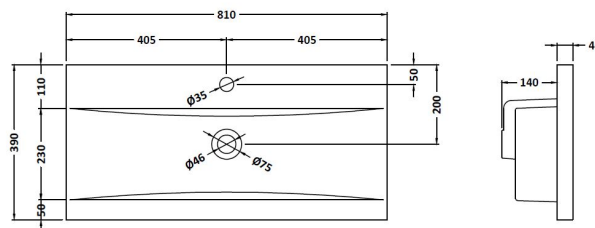

Packaging Dimensions

Height (mm):	560
Width (mm):	820
Depth (mm):	405
Gross Weight (kg):	24.5

Packaging Data

Box Colour:	Brown Cardboard Box
Box Qty:	1
Label Size:	100 x 50
Label Colour:	White Label
Label Qty:	2

Outer Box Dimensions (If Applicable)

Height (mm):	
Width (mm):	
Depth (mm):	
Gross Weight (kg):	
Barcode:	5055275828540

Product Details

Country of Origin:	United Kingdom
Fitting Instruction:	No
CE & UKCA:	N/A
FSC Certified Materials:	Yes
Colour:	Driftwood
Construction Method:	Cam & Wood Dowel
Construction Type:	Rigid
Cabinet Finish:	MFC Textured Woodgrain
Fascia Finish:	MFC Textured Woodgrain
Cabinet Thickness (mm):	18
Fascia Thickness (mm):	18
Drawer Included:	Yes
Drawer Type:	80mm High Metal Softclose
No of Shelves:	0
Hinge Type:	Not Applicable
Hinge Included:	Not Applicable
Adjustable Legs:	No, Not Required
Fixings Included:	Yes
Handle Style:	Contemporary
Waste Shroud:	Yes
Handle Included:	Yes, Supplied
Handle Type:	D-Shape

Sales Code: NVM015

Description: 800 Mid Edged Basin 1 Th

Product Dimensions

Height (mm):	180
Width (mm):	810
Depth (mm):	390
Nett Weight (kg):	15

Packaging Dimensions

Height (mm):	210
Width (mm):	410
Depth (mm):	830
Gross Weight (kg):	15

Packaging Data

Box Colour:	Brown Cardboard Box
Box Qty:	1
Label Size:	100 x 50
Label Colour:	White Label
Label Qty:	2

Outer Box Dimensions (If Applicable)

Height (mm):	
Width (mm):	
Depth (mm):	
Gross Weight (kg):	
Barcode:	5055369043422