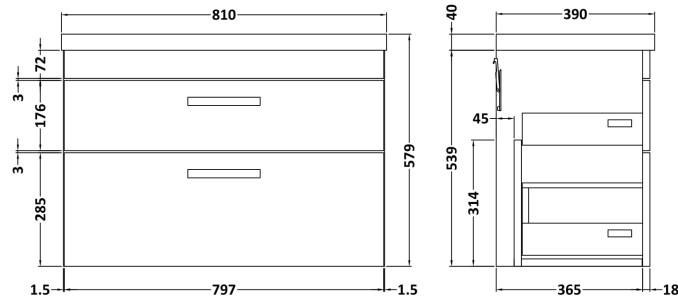

Sales Code: ATH064A

Description: 800 Wh 2-Drawer Vanity & Basin 1

Packaging Details

Barcode: 5055275899830

Sales Code: MOC175

Description: 800 Wall Hung 2-Drawer Basin Unit

Product Dimensions

Height (mm):	538
Width (mm):	800
Depth (mm):	383
Nett Weight (kg):	24

Packaging Dimensions

Height (mm):	560
Width (mm):	820
Depth (mm):	405
Gross Weight (kg):	24.5

Packaging Data

Box Colour:	Brown Cardboard Box
Box Qty:	1
Label Size:	100 x 50
Label Colour:	White Label
Label Qty:	2

Sales Code: NVM015

Description: 800 Mid Edged Basin 1 Th

Product Dimensions

Height (mm):	180
Width (mm):	810
Depth (mm):	390
Nett Weight (kg):	15

Packaging Dimensions

Height (mm):	210
Width (mm):	410
Depth (mm):	830
Gross Weight (kg):	15

Packaging Data

Box Colour:	Brown Cardboard Box
Box Qty:	1
Label Size:	100 x 50
Label Colour:	White Label
Label Qty:	2

Outer Box Dimensions (If Applicable)

Height (mm):	
Width (mm):	
Depth (mm):	
Gross Weight (kg):	
Barcode:	5055369043422