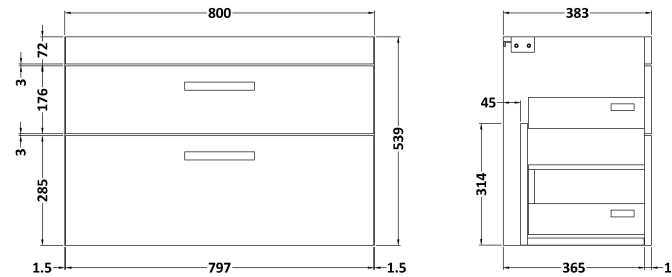

Sales Code: ATH064A

Description: 800 Wh 2-Drawer Vanity & Basin 1

Packaging Details

Barcode: 5055275899830

Sales Code: MOC175

Description: 800 Wall Hung 2-Drawer Basin Unit

Product Dimensions

Height (mm):	538
Width (mm):	800
Depth (mm):	383
Nett Weight (kg):	24

Packaging Dimensions

Height (mm):	560
Width (mm):	820
Depth (mm):	405
Gross Weight (kg):	24.5

Packaging Data

Box Colour:	Brown Cardboard Box
Box Qty:	1
Label Size:	100 x 50
Label Colour:	White Label
Label Qty:	2

Outer Box Dimensions (If Applicable)

Height (mm):	
Width (mm):	
Depth (mm):	
Gross Weight (kg):	
Barcode:	5055275828540

Product Details

Country of Origin:	United Kingdom
Fitting Instruction:	No
CE & UKCA:	N/A
FSC Certified Materials:	Yes
Colour:	Driftwood
Construction Method:	Cam & Wood Dowel
Construction Type:	Rigid
Cabinet Finish:	MFC Textured Woodgrain
Fascia Finish:	MFC Textured Woodgrain
Cabinet Thickness (mm):	18
Fascia Thickness (mm):	18
Drawer Included:	Yes
Drawer Type:	80mm High Metal Softclose
No of Shelves:	0
Hinge Type:	Not Applicable
Hinge Included:	Not Applicable
Adjustable Legs:	No, Not Required
Fixings Included:	Yes
Handle Style:	Contemporary
Waste Shroud:	Yes
Handle Included:	Yes, Supplied
Handle Type:	D-Shape

Sales Code: NVM015

Description: 800 Mid Edged Basin 1 Th

Product Dimensions

Height (mm):	180
Width (mm):	810
Depth (mm):	390
Nett Weight (kg):	15

Packaging Dimensions

Height (mm):	210
Width (mm):	410
Depth (mm):	830
Gross Weight (kg):	15