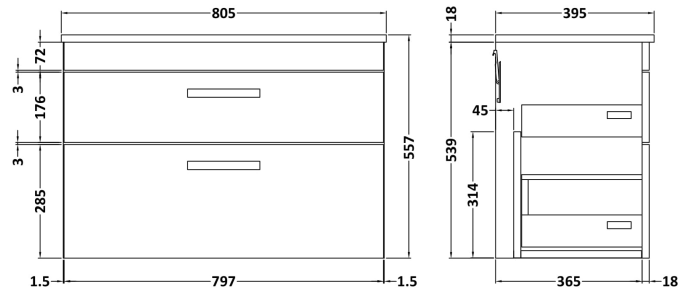

Sales Code: ATH064B

Description: 800 Wh 2-Drawer Vanity & Basin 2

Packaging Details

Barcode: 5056211800552