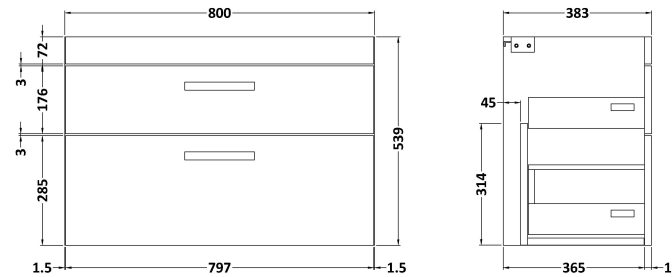

### Product Dimensions

Height (mm):	538
Width (mm):	800
Depth (mm):	383
Nett Weight (kg):	24

### Packaging Dimensions

Height (mm):	560
Width (mm):	820
Depth (mm):	405
Gross Weight (kg):	24.5

### Product Dimensions

Height (mm):	170
Width (mm):	800
Depth (mm):	390
Nett Weight (kg):	16.9

### Packaging Dimensions

Height (mm):	400
Width (mm):	820
Depth (mm):	200
Gross Weight (kg):	16.9