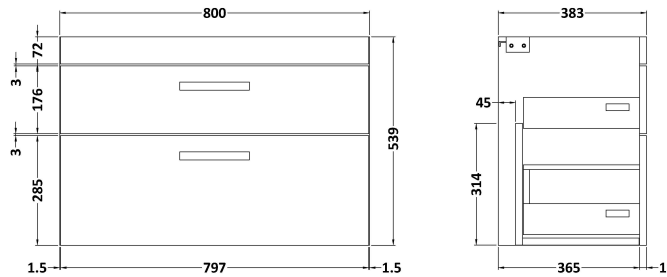

Sales Code: ATH064D

Description: 800 Wh 2-Drawer Vanity & Basin 3

Packaging Details

Barcode: 5056211864219

Sales Code: MOC175

Description: 800 Wall Hung 2-Drawer Basin Unit

Product Dimensions

Height (mm):	538
Width (mm):	800
Depth (mm):	383
Nett Weight (kg):	24

Packaging Dimensions

Height (mm):	560
Width (mm):	820
Depth (mm):	405
Gross Weight (kg):	24.5

Packaging Data

Box Colour:	Brown Cardboard Box
Box Qty:	1
Label Size:	100 x 50
Label Colour:	White Label
Label Qty:	2

Sales Code: NVM035

Description: 800 Thin Edged Basin 1Th

Product Dimensions

Height (mm):	170
Width (mm):	810
Depth (mm):	395
Nett Weight (kg):	14.5

Packaging Dimensions

Height (mm):	190
Width (mm):	830
Depth (mm):	415
Gross Weight (kg):	15

Packaging Data

Box Colour:	Brown Cardboard Box
Box Qty:	1
Label Size:	100 x 50
Label Colour:	White Label
Label Qty:	2

Outer Box Dimensions (If Applicable)

Height (mm):	
Width (mm):	
Depth (mm):	
Gross Weight (kg):	
Barcode:	5056211853435