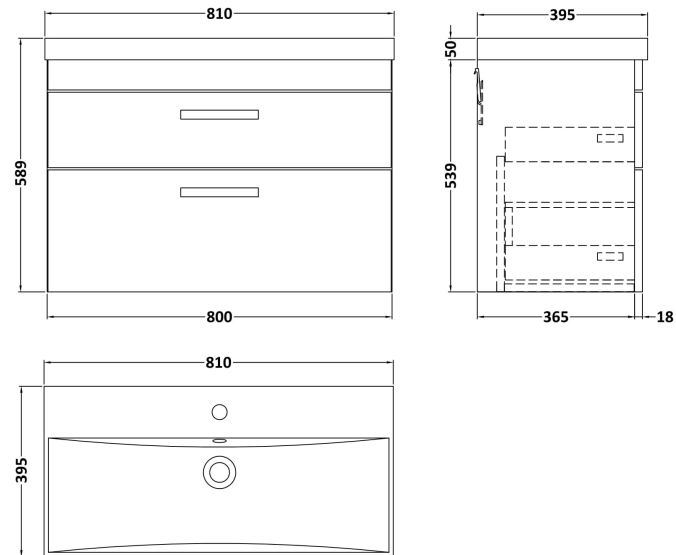

Sales Code: ATH064D

Description: 800 Wh 2-Drawer Vanity & Basin 3

Packaging Details

Barcode: 5056211864219

Sales Code: MOC175

Description: 800 Wall Hung 2-Drawer Basin Unit

Product Dimensions

Height (mm):	538
Width (mm):	800
Depth (mm):	383
Nett Weight (kg):	24

Packaging Dimensions

Height (mm):	560
Width (mm):	820
Depth (mm):	405
Gross Weight (kg):	24.5

Packaging Data

Box Colour:	Brown Cardboard Box
Box Qty:	1
Label Size:	100 x 50
Label Colour:	White Label
Label Qty:	2

Outer Box Dimensions (If Applicable)

Height (mm):	
Width (mm):	
Depth (mm):	
Gross Weight (kg):	
Barcode:	5055275828540

Product Details

Country of Origin:	United Kingdom
Fitting Instruction:	No
CE & UKCA:	N/A
FSC Certified Materials:	Yes
Colour:	Driftwood
Construction Method:	Cam & Wood Dowel
Construction Type:	Rigid
Cabinet Finish:	MFC Textured Woodgrain
Fascia Finish:	MFC Textured Woodgrain
Cabinet Thickness (mm):	18
Fascia Thickness (mm):	18
Drawer Included:	Yes
Drawer Type:	80mm High Metal Softclose
No of Shelves:	0
Hinge Type:	Not Applicable
Hinge Included:	Not Applicable
Adjustable Legs:	No, Not Required
Fixings Included:	Yes
Handle Style:	Contemporary
Waste Shroud:	Yes
Handle Included:	Yes, Supplied
Handle Type:	D-Shape

Sales Code: NVM035

Description: 800 Thin Edged Basin 1Th

Product Dimensions

Height (mm):	170
Width (mm):	810
Depth (mm):	395
Nett Weight (kg):	14.5

Packaging Dimensions

Height (mm):	190
Width (mm):	830
Depth (mm):	415
Gross Weight (kg):	15