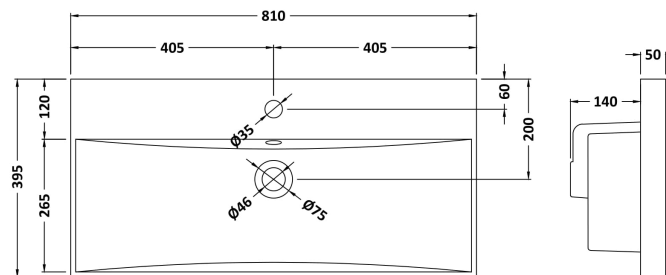

Packaging Dimensions

Height (mm):	560
Width (mm):	820
Depth (mm):	405
Gross Weight (kg):	24.5

Packaging Data

Box Colour:	Brown Cardboard Box
Box Qty:	1
Label Size:	100 x 50
Label Colour:	White Label
Label Qty:	2

Outer Box Dimensions (If Applicable)

Height (mm):	
Width (mm):	
Depth (mm):	
Gross Weight (kg):	
Barcode:	5055275828540

Product Details

Country of Origin:	United Kingdom
Fitting Instruction:	No
CE & UKCA:	N/A
FSC Certified Materials:	Yes
Colour:	Driftwood
Construction Method:	Cam & Wood Dowel
Construction Type:	Rigid
Cabinet Finish:	MFC Textured Woodgrain
Fascia Finish:	MFC Textured Woodgrain
Cabinet Thickness (mm):	18
Fascia Thickness (mm):	18
Drawer Included:	Yes
Drawer Type:	80mm High Metal Softclose
No of Shelves:	0
Hinge Type:	Not Applicable
Hinge Included:	Not Applicable
Adjustable Legs:	No, Not Required
Fixings Included:	Yes
Handle Style:	Contemporary
Waste Shroud:	Yes
Handle Included:	Yes, Supplied
Handle Type:	D-Shape

Sales Code: NVM035

Description: 800 Thin Edged Basin 1Th

Product Dimensions

Height (mm):	170
Width (mm):	810
Depth (mm):	395
Nett Weight (kg):	14.5

Packaging Dimensions

Height (mm):	190
Width (mm):	830
Depth (mm):	415
Gross Weight (kg):	15

Packaging Data

Box Colour:	Brown Cardboard Box
Box Qty:	1
Label Size:	100 x 50
Label Colour:	White Label
Label Qty:	2

Outer Box Dimensions (If Applicable)

Height (mm):	
Width (mm):	
Depth (mm):	
Gross Weight (kg):	
Barcode:	5056211853435