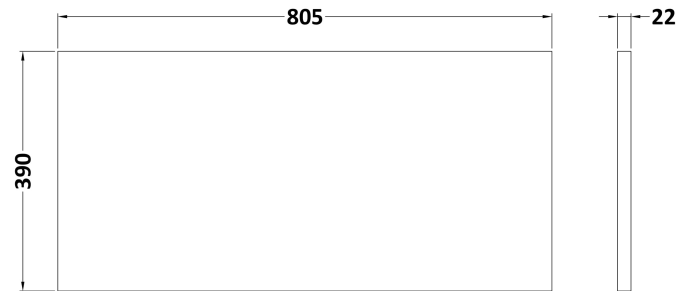

Packaging Dimensions

Height (mm):	560
Width (mm):	820
Depth (mm):	405
Gross Weight (kg):	24.5

Packaging Data

Box Colour:	Brown Cardboard Box
Box Qty:	1
Label Size:	100 x 50
Label Colour:	White Label
Label Qty:	2

Outer Box Dimensions (If Applicable)

Height (mm):	
Width (mm):	
Depth (mm):	
Gross Weight (kg):	
Barcode:	5055275828540

Product Details

Country of Origin:	United Kingdom
Fitting Instruction:	No
Certification:	FSC: Yes CE: N/A
Colour:	Driftwood
Construction Method:	Cam & Wood Dowel
Construction Type:	Rigid
Cabinet Finish:	MFC Textured Woodgrain
Fascia Finish:	MFC Textured Woodgrain
Cabinet Thickness (mm):	18
Fascia Thickness (mm):	18
Drawer Included:	Yes
Drawer Type:	80mm High Metal Softclose
No of Shelves:	0
Hinge Type:	Not Applicable
Hinge Included:	Not Applicable
Adjustable Legs:	No, Not Required
Fixings Included:	Yes
Handle Style:	Contemporary
Handle Included:	Yes, Supplied
Waste Shroud:	Yes
Handle Type:	D-Shape

Sales Code: LSW800

Description: Laminate Worktop 805X390x22mm

Product Dimensions

Height (mm):	22
Width (mm):	805
Depth (mm):	390
Nett Weight (kg):	2.75

Packaging Dimensions

Height (mm):	25
Width (mm):	810
Depth (mm):	455
Gross Weight (kg):	2.75

Packaging Data

Box Colour:	Brown Cardboard Box
Box Qty:	1
Label Size:	100 x 50
Label Colour:	White Label
Label Qty:	1

Outer Box Dimensions (If Applicable)

Height (mm):	
Width (mm):	
Depth (mm):	
Gross Weight (kg):	
Barcode:	5056211874157