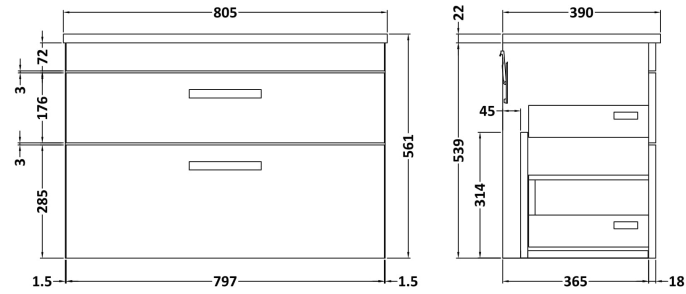

Sales Code: ATH064LSW

Description: 800 W/H 2-Drawer Unit & Lam Worktop

Packaging Details

Barcode: 5056462612287

Sales Code: MOC175

Description: 800 Wall Hung 2-Drawer Basin Unit

Product Dimensions

Height (mm):	538
Width (mm):	800
Depth (mm):	383
Nett Weight (kg):	24

Packaging Dimensions

Height (mm):	560
Width (mm):	820
Depth (mm):	405
Gross Weight (kg):	24.5

Packaging Data

Box Colour:	Brown Cardboard Box
Box Qty:	1
Label Size:	100 x 50
Label Colour:	White Label
Label Qty:	2

Outer Box Dimensions (If Applicable)

Height (mm):	
Width (mm):	
Depth (mm):	
Gross Weight (kg):	
Barcode:	5055275828540

Product Details

Country of Origin:	United Kingdom
Fitting Instruction:	No
Certification:	FSC: Yes CE: N/A
Colour:	Driftwood
Construction Method:	Cam & Wood Dowel
Construction Type:	Rigid
Cabinet Finish:	MFC Textured Woodgrain
Fascia Finish:	MFC Textured Woodgrain
Cabinet Thickness (mm):	18
Fascia Thickness (mm):	18
Drawer Included:	Yes
Drawer Type:	80mm High Metal Softclose
No of Shelves:	0
Hinge Type:	Not Applicable
Hinge Included:	Not Applicable
Adjustable Legs:	No, Not Required
Fixings Included:	Yes
Handle Style:	Contemporary
Handle Included:	Yes, Supplied
Waste Shroud:	Yes
Handle Type:	D-Shape

Sales Code: LSW800

Description: Laminate Worktop 805X390x22mm

Product Dimensions

Height (mm):	22
Width (mm):	805
Depth (mm):	390
Nett Weight (kg):	2.75

Packaging Dimensions

Height (mm):	25
Width (mm):	810
Depth (mm):	455
Gross Weight (kg):	2.75