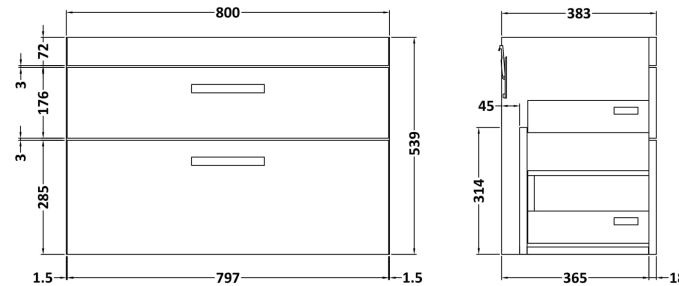

Sales Code: ATH064LSW

Description: 800 W/H 2-Drawer Unit & Lam Worktop

Packaging Details

Barcode: 5056462612287

Sales Code: MOC175

Description: 800 Wall Hung 2-Drawer Basin Unit

Product Dimensions

Height (mm):	538
Width (mm):	800
Depth (mm):	383
Nett Weight (kg):	24

Packaging Dimensions

Height (mm):	560
Width (mm):	820
Depth (mm):	405
Gross Weight (kg):	24.5

Packaging Data

Box Colour:	Brown Cardboard Box
Box Qty:	1
Label Size:	100 x 50
Label Colour:	White Label
Label Qty:	2

Sales Code: LSW800

Description: Laminate Worktop 805X390x22mm

Product Dimensions

Height (mm):	22
Width (mm):	805
Depth (mm):	390
Nett Weight (kg):	2.75

Packaging Dimensions

Height (mm):	25
Width (mm):	810
Depth (mm):	455
Gross Weight (kg):	2.75

Packaging Data

Box Colour:	Brown Cardboard Box
Box Qty:	1
Label Size:	100 x 50
Label Colour:	White Label
Label Qty:	1

Outer Box Dimensions (If Applicable)

Height (mm):	
Width (mm):	
Depth (mm):	
Gross Weight (kg):	
Barcode:	5056211874157