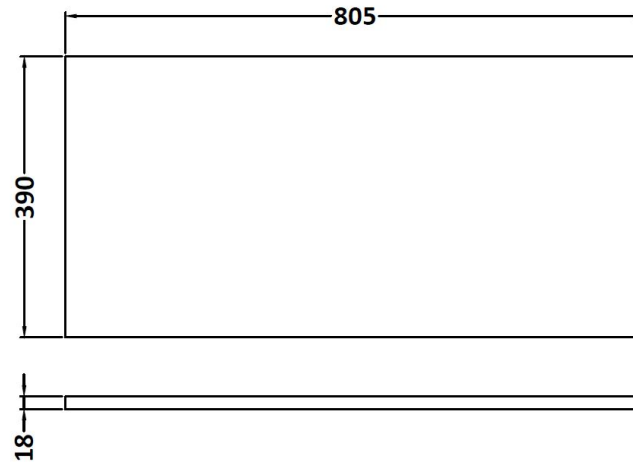

Packaging Dimensions

Height (mm):	560
Width (mm):	820
Depth (mm):	405
Gross Weight (kg):	24.5

Packaging Data

Box Colour:	Brown Cardboard Box
Box Qty:	1
Label Size:	100 x 50
Label Colour:	White Label
Label Qty:	2

Outer Box Dimensions (If Applicable)

Height (mm):	
Width (mm):	
Depth (mm):	
Gross Weight (kg):	
Barcode:	5055275828540

Product Details

Country of Origin:	United Kingdom
Fitting Instruction:	No
CE & UKCA:	N/A
FSC Certified Materials:	Yes
Colour:	Driftwood
Construction Method:	Cam & Wood Dowel
Construction Type:	Rigid
Cabinet Finish:	MFC Textured Woodgrain
Fascia Finish:	MFC Textured Woodgrain
Cabinet Thickness (mm):	18
Fascia Thickness (mm):	18
Drawer Included:	Yes
Drawer Type:	80mm High Metal Softclose
No of Shelves:	0
Hinge Type:	Not Applicable
Hinge Included:	Not Applicable
Adjustable Legs:	No, Not Required
Fixings Included:	Yes
Handle Style:	Contemporary
Waste Shroud:	Yes
Handle Included:	Yes, Supplied
Handle Type:	D-Shape

Sales Code: MWD270

Description: 800 Worktop (805X390x18mm)

Product Dimensions

Height (mm):	18
Width (mm):	805
Depth (mm):	390
Nett Weight (kg):	3.5

Packaging Dimensions

Height (mm):	25
Width (mm):	825
Depth (mm):	410
Gross Weight (kg):	3.5

Packaging Data

Box Colour:	Brown Cardboard Box
Box Qty:	1
Label Size:	50 x 100
Label Colour:	White Label
Label Qty:	2

Outer Box Dimensions (If Applicable)

Height (mm):	
Width (mm):	
Depth (mm):	
Gross Weight (kg):	
Barcode:	5055275893555