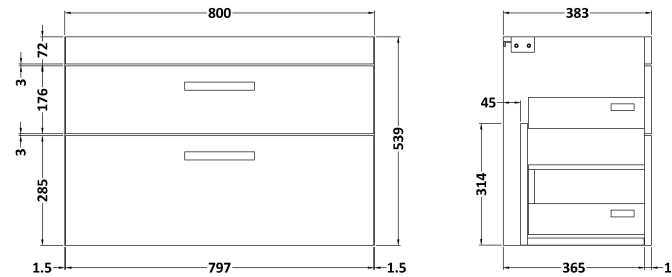

Sales Code: ATH064W

Description: 800 Wh 2-Drawer Vanity & Worktop

Packaging Details

Barcode: 5056211801856

Sales Code: MOC175

Description: 800 Wall Hung 2-Drawer Basin Unit

Product Dimensions

Height (mm):	538
Width (mm):	800
Depth (mm):	383
Nett Weight (kg):	24

Packaging Dimensions

Height (mm):	560
Width (mm):	820
Depth (mm):	405
Gross Weight (kg):	24.5

Packaging Data

Box Colour:	Brown Cardboard Box
Box Qty:	1
Label Size:	100 x 50
Label Colour:	White Label
Label Qty:	2

Outer Box Dimensions (If Applicable)

Height (mm):	
Width (mm):	
Depth (mm):	
Gross Weight (kg):	
Barcode:	5055275828540

Product Details

Country of Origin:	United Kingdom
Fitting Instruction:	No
CE & UKCA:	N/A
FSC Certified Materials:	Yes
Colour:	Driftwood
Construction Method:	Cam & Wood Dowel
Construction Type:	Rigid
Cabinet Finish:	MFC Textured Woodgrain
Fascia Finish:	MFC Textured Woodgrain
Cabinet Thickness (mm):	18
Fascia Thickness (mm):	18
Drawer Included:	Yes
Drawer Type:	80mm High Metal Softclose
No of Shelves:	0
Hinge Type:	Not Applicable
Hinge Included:	Not Applicable
Adjustable Legs:	No, Not Required
Fixings Included:	Yes
Handle Style:	Contemporary
Waste Shroud:	Yes
Handle Included:	Yes, Supplied
Handle Type:	D-Shape

Sales Code: MWD270

Description: 800 Worktop (805X390x18mm)

Product Dimensions

Height (mm):	18
Width (mm):	805
Depth (mm):	390
Nett Weight (kg):	3.5

Packaging Dimensions

Height (mm):	25
Width (mm):	825
Depth (mm):	410
Gross Weight (kg):	3.5