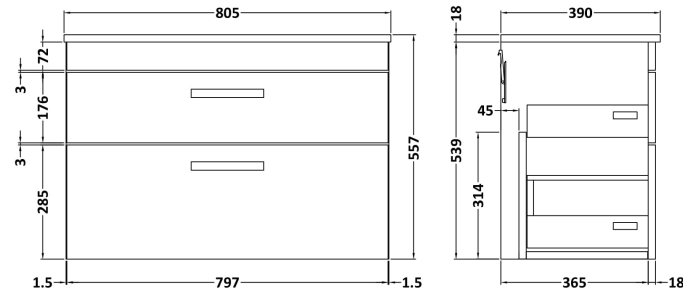

Sales Code: ATH064W

Description: 800 Wh 2-Drawer Vanity & Worktop

Packaging Details

Barcode: 5056211801856

Sales Code: MOC175

Description: 800 Wall Hung 2-Drawer Basin Unit

Product Dimensions

Height (mm):	538
Width (mm):	800
Depth (mm):	383
Nett Weight (kg):	24

Packaging Dimensions

Height (mm):	560
Width (mm):	820
Depth (mm):	405
Gross Weight (kg):	24.5

Packaging Data

Box Colour:	Brown Cardboard Box
Box Qty:	1
Label Size:	100 x 50
Label Colour:	White Label
Label Qty:	2

Outer Box Dimensions (If Applicable)

Height (mm):	
Width (mm):	
Depth (mm):	
Gross Weight (kg):	
Barcode:	5055275828540

Product Details

Country of Origin:	United Kingdom
Fitting Instruction:	No
CE & UKCA:	N/A
FSC Certified Materials:	Yes
Colour:	Driftwood
Construction Method:	Cam & Wood Dowel
Construction Type:	Rigid
Cabinet Finish:	MFC Textured Woodgrain
Fascia Finish:	MFC Textured Woodgrain
Cabinet Thickness (mm):	18
Fascia Thickness (mm):	18
Drawer Included:	Yes
Drawer Type:	80mm High Metal Softclose
No of Shelves:	0
Hinge Type:	Not Applicable
Hinge Included:	Not Applicable
Adjustable Legs:	No, Not Required
Fixings Included:	Yes
Handle Style:	Contemporary
Waste Shroud:	Yes
Handle Included:	Yes, Supplied
Handle Type:	D-Shape

Sales Code: MWD270

Description: 800 Worktop (805X390x18mm)

Product Dimensions

Height (mm):	18
Width (mm):	805
Depth (mm):	390
Nett Weight (kg):	3.5

Packaging Dimensions

Height (mm):	25
Width (mm):	825
Depth (mm):	410
Gross Weight (kg):	3.5